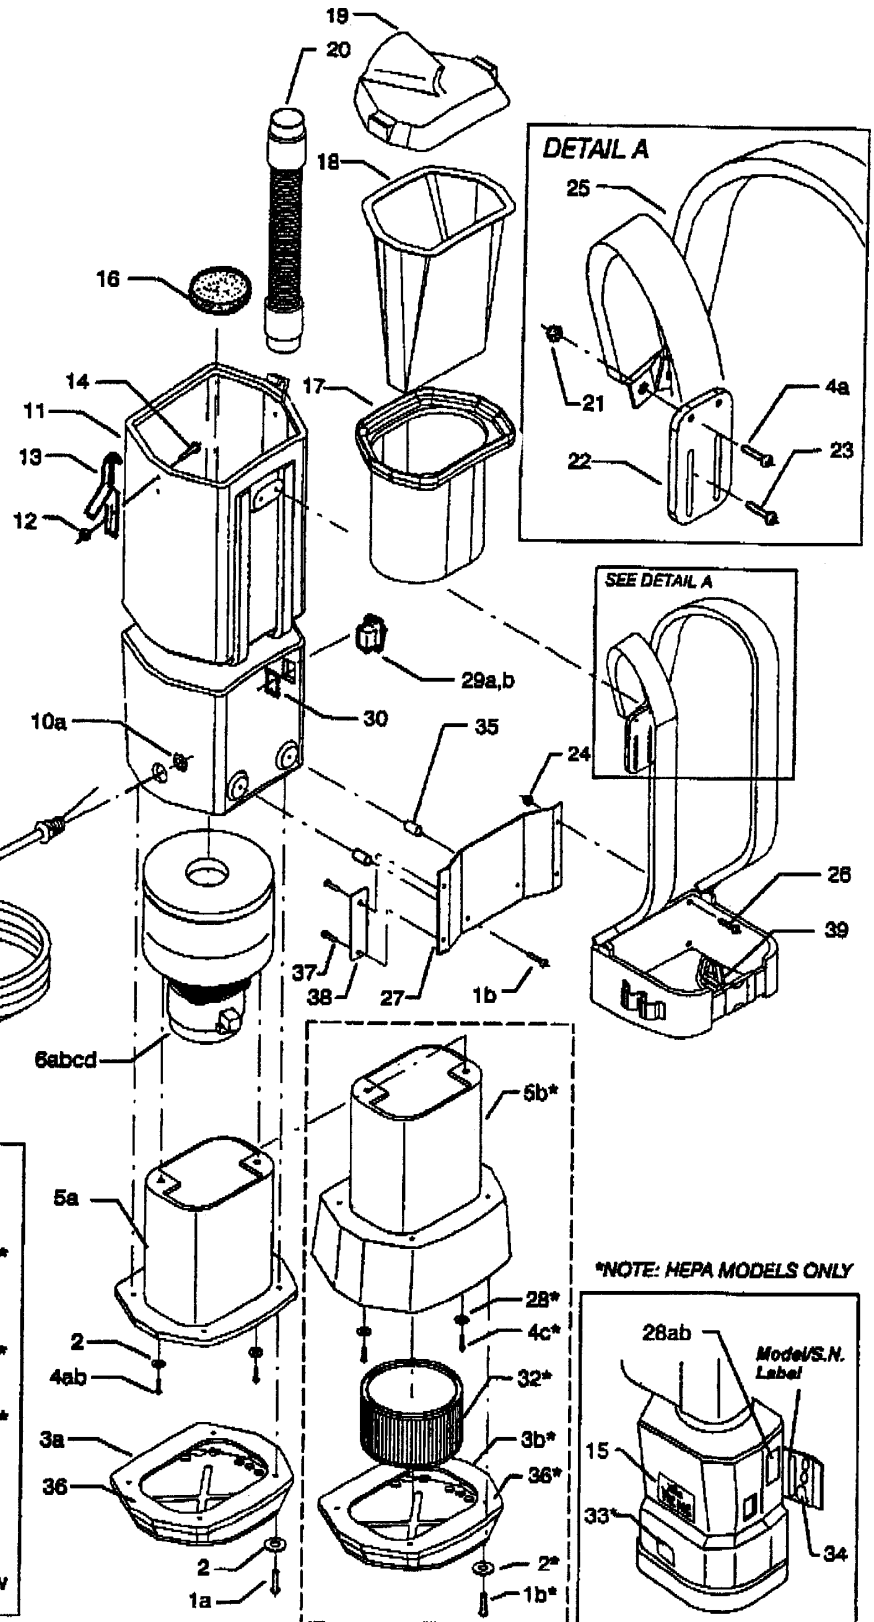

WINDSOR

BACKPACK VACUUM

Models: VAC PAC VP, VP-J, VPH, VPH-J

- 1A WI-70021 Screw
- 1B WI-70092 Screw
- 2 WI-87018 Washer
- 3A WI-08049 Base, VP's
- 3B WI-08046 Base, VPH's
- 4A WI-70160 Screw
- 4B WI-70114 Screw, VPJ
- 4C WI-70088 Screw, VPH's
- 5A WI-71107 Support, motor, VP's
- 5B WI-7115 Support, motor, VPH's
- 6A WI-53738 Vac Motor Assy, 115V
- 6B WI-53575 Vac Motor Assy, 100V
- 6C WI-53576 Vac Motor Assy, 115V, HEPA
- 6D WI-53777 Vac Motor Assy, 110V, HEPA
- 7 WI-88657 Wire Assy, 18/3, VPH 115V
- 8 WI-23511 Cord Assy, 18/3, 40', SJT
- 9 WI-57104 Nut
- 10A WI-57208 Nut, metal
- 10B WI-57176 Nut, nylon
- 11 WI-75173 Tank, main housing
- 12 WI-57049 Nut, locking
- 13 WI-48062 Latch & Keeper
- 14 WI-70056 Screw
- 15 WI-50535 Label, vac pac main
- 16 WI-34203 Filter, vac intake
- 17 WI-14803 Bag, cloth
- 18 WI-68005 Paper Bag
- 19 NLA Cover, rotomold, VP's, VPH's
- 20 WI-39405 Hose
- 21 WI-57030 Nut
- 22 WI-14854 Bracket, shoulder straps
- 23 WI-70162 Screw
- 24 WI-27050 Cable Tie, 3¹/₂"
- 25 WI-14805 Shoulder Strap, vac pac
- 26 WI-70160 Screw
- 27 WI-62372 Plate, harness
- 28A WI-50571 Label, warning, VP only
- 28B WI-50650 Label, warning, VPH only
- 29A WI-72076 Switch, DPST, rocker
- 29B WI-72145 Switch, DPST, VPH's
- 30 WI-27376 Clip, switch retaining
- 31 WI-87104 Washer
- 32 WI-34223 Filter, HEPA, w/ gasket, VPH
- 33 WI-50639 Label, HEPA, VPH
- 34 WI-50656 Label, C-UL listing, VP/VPH
- 35 WI-73735 Spacer
- 36 WI-99812 Foam tape
- 37 WI-67005 Rivet
- 38 WI-62395 Plate, data plate label
- 39 WI-73169 Strain Relief, cord hook

***NOTE: HEPA MODELS ONLY**