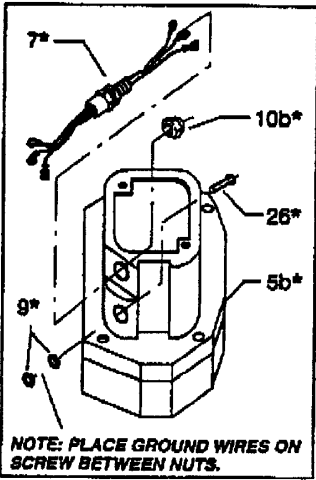

WINDSOR

BACKPACK VACUUM

Models: VAC PAC VP, VP-J, VPH, VPH-J

- 1A WI-70021 Screw
- 1B WI-70092 Screw
- 2 WI-87018 Washer
- 3A WI-08049 Base, VP's
- 3B WI-08046 Base, VPH's
- 4A WI-70160 Screw
- 4B WI-70114 Screw, VPJ
- 4C WI-70088 Screw, VPH's
- 5A WI-71107 Support, motor, VP's
- 5B WI-7115 Support, motor, VPH's
- 6A WI-53738 Vac Motor Assy, 115V
- 6B WI-53575 Vac Motor Assy, 100V
- 6C WI-53576 Vac Motor Assy, 115V, HEPA
- 6D WI-53777 Vac Motor Assy, 110V, HEPA
- 7 WI-88657 Wire Assy, 18/3, VPH 115V
- 8 WI-23511 Cord Assy, 18/3, 40', SJT
- 9 WI-57104 Nut
- 10A WI-57208 Nut, metal
- 10B WI-57176 Nut, nylon
- 11 WI-75173 Tank, main housing
- 12 WI-57049 Nut, locking
- 13 WI-48062 Latch & Keeper
- 14 WI-70056 Screw
- 15 WI-50535 Label, vac pac main
- 16 WI-34203 Filter, vac intake
- 17 WI-14803 Bag, cloth
- 18 WI-68005 Paper Bag
- 19 NLA Cover, rotomold, VP's, VPH's
- 20 WI-39405 Hose
- 21 WI-57030 Nut
- 22 WI-14854 Bracket, shoulder straps
- 23 WI-70162 Screw
- 24 WI-27050 Cable Tie, 3¹/₂"
- 25 WI-14805 Shoulder Strap, vac pac
- 26 WI-70160 Screw
- 27 WI-62372 Plate, harness
- 28A WI-50571 Label, warning, VP only
- 28B WI-50650 Label, warning, VPH only
- 29A WI-72076 Switch, DPST, rocker
- 29B WI-72145 Switch, DPST, VPH's
- 30 WI-27376 Clip, switch retaining
- 31 WI-87104 Washer
- 32 WI-34223 Filter, HEPA, w/ gasket, VPH
- 33 WI-50639 Label, HEPA, VPH
- 34 WI-50656 Label, C-UL listing, VP/VPH
- 35 WI-73735 Spacer
- 36 WI-99812 Foam tape
- 37 WI-67005 Rivet
- 38 WI-62395 Plate, data plate label
- 39 WI-73169 Strain Relief, cord hook