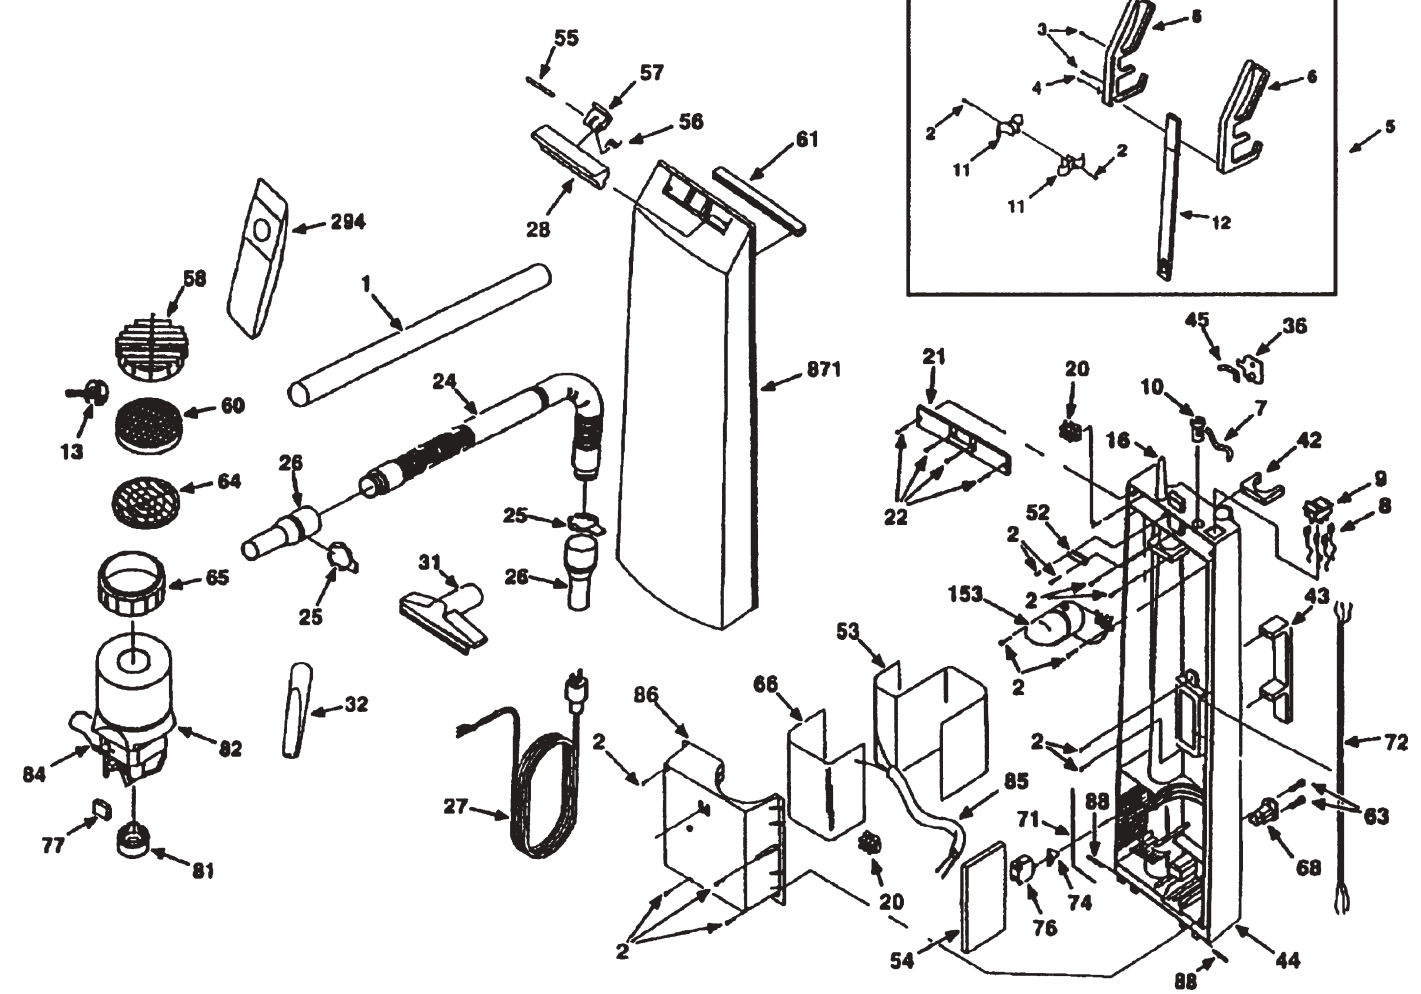

Model: 350, 460

Also fits Mastercraft, Pacific-Steamex, Power-flite, and Tennant/Trend

- | | | |
|--|---|---|
| 1 CV-299 Wand | 28 CV-297 Latch, cover | 63 CV-304 Screw |
| 2 CV-203 Screw | 31 CV-019 Upholstery tool | 64 CV-290 Grill, filter |
| 3 CV-318 Screw | CV-020 Bristles, upholstery | 65 CV-289 Upper gasket, motor |
| 4 CV-279 Screw | tool | 66 CV-288 Foam, vac motor |
| 5 CV-319 Handle assembly | 32 CV-021 Crevice tool | 68 CV-333 Receptacle, 3 pole |
| 6 See #5 | 36 CV-328 Cover plate, electro- | 71 CV-270 Gasket |
| 7 CV-313 Sleeve | static | 72 CV-332 Cable |
| 9 CV-002 Switch, on/off | 42 CV-266 Lock, wand | 74 CV-272 Switch, actuator |
| 10 CV-312 Full bag light | 43 CV-265 Handle, body | 76 CV-273 Micro switch, open |
| 11 CV-310 tool holder | 44 CV-9248 Housing, rear | 77 CV-066 RFI suppressor |
| 12 CV-311 Handle shaft | 45 clip, anti-slip | 81 CV-284 Lower motor gasket |
| 13 CV-210 Screw | 52 N/A Clamp | 82 CV-837 Motor, vacuum |
| 16 CV-050 Strain relief | 53 CV-275 Foam, vac motor | 84 CV-133 Thermal cut out |
| 20 CV-024 Terminal | 54 CV-274 Filter | 85 CV-033 Cable |
| 21 CV-302 Electrical cover | 55 CV-296 Shaft, latch | 86 CV-285 housing, vacuum motor |
| 22 CV-027 Screw | 56 N/A Spring | 88 CV-287 Shaft, front cover |
| 24 CV-923 Hose Assembly | 57 CV-293 Lock, cover | 153 CV-9374 Fitting, bag mount |
| 25 CV-022 Clip | 58 CV-092 Holder, filter | 294 CV-500 Paper bag, 10 pack |
| 26 CV-298 Hose coupling | 60 CV-091 Filter disc | US-01 Cloth bag |
| 27 CV-329 Cord | 61 CV-292 Gasket | 871 CV-286 Door, vac housing |