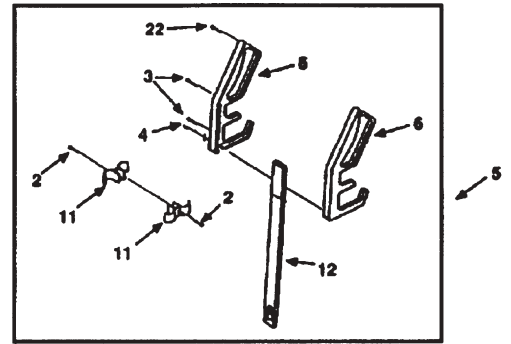

Model: 350, 460

Also fits Mastercraft, Pacific-Steamex, Power-flite, and Tennant/Trend

- | | | |
|--|---|---|
| 1 CV-299 Wand | 28 CV-297 Latch, cover | 63 CV-304 Screw |
| 2 CV-203 Screw | 31 CV-019 Upholstery tool | 64 CV-290 Grill, filter |
| 3 CV-318 Screw | CV-020 Bristles, upholstery | 65 CV-289 Upper gasket, motor |
| 4 CV-279 Screw | tool | 66 CV-288 Foam, vac motor |
| 5 CV-319 Handle assembly | 32 CV-021 Crevice tool | 68 CV-333 Receptacle, 3 pole |
| 6 See #5 | 36 CV-328 Cover plate, electro- | 71 CV-270 Gasket |
| 7 CV-313 Sleeve | static | 72 CV-332 Cable |
| 9 CV-002 Switch, on/off | 42 CV-266 Lock, wand | 74 CV-272 Switch, actuator |
| 10 CV-312 Full bag light | 43 CV-265 Handle, body | 76 CV-273 Micro switch, open |
| 11 CV-310 tool holder | 44 CV-9248 Housing, rear | 77 CV-066 RFI suppressor |
| 12 CV-311 Handle shaft | 45 clip, anti-slip | 81 CV-284 Lower motor gasket |
| 13 CV-210 Screw | 52 N/A Clamp | 82 CV-837 Motor, vacuum |
| 16 CV-050 Strain relief | 53 CV-275 Foam, vac motor | 84 CV-133 Thermal cut out |
| 20 CV-024 Terminal | 54 CV-274 Filter | 85 CV-033 Cable |
| 21 CV-302 Electrical cover | 55 CV-296 Shaft, latch | 86 CV-285 housing, vacuum motor |
| 22 CV-027 Screw | 56 N/A Spring | 88 CV-287 Shaft, front cover |
| 24 CV-923 Hose Assembly | 57 CV-293 Lock, cover | 153 CV-9374 Fitting, bag mount |
| 25 CV-022 Clip | 58 CV-092 Holder, filter | 294 CV-500 Paper bag, 10 pack |
| 26 CV-298 Hose coupling | 60 CV-091 Filter disc | US-01 Cloth bag |
| 27 CV-329 Cord | 61 CV-292 Gasket | 871 CV-286 Door, vac housing |