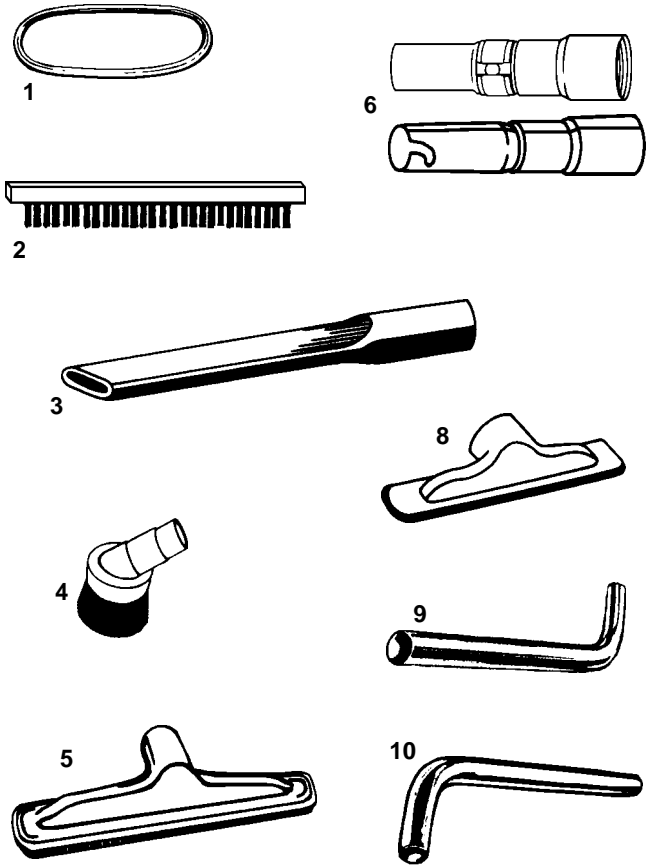

SILVER KING / SILVER KNIGHT

TOP SHELL ASSY

- 1 SK-110 Carry Handle, strap
- 2 SK-117 Cord, 3 wire ground
- 3 L-11631101 Motor, 2 fan, thru flo, 120 volt (R)
- 4 MP-113 Switch, step-on, w/ long leads, metal top (R)
- SK-113 Screen Assembly, filter
- 5 SS-34 Heyco Cord Lock Fastener, sold ea
- 6 SS-320 Cord Adaptor, male plug, 3 wire (R)
- SK-115 Exhaust Deflector

FILTERS / PAPER BAGS

- SK-201 Filter Disc, 50 pack
- 111 Filter Disc, 24 pack (R)
- SK-203 Paper Bag, sealed, sold ea (R)

ATTACHMENTS & HOSE

- 1 SK-404 Bumper, rug nozzle
- 2 C-355 Brush Strip, rug nozzle, 6 7/8" (R)
- 3 SK-412 Crevice Tool
- 3 R-140 Crevice Tool, gold (R)
- 4 SK-410 Dusting Brush
- 5 SK-407 Bare Floor Brush Assy, 10", metal
- AT-300 Hose Only, crushproof, 1 1/4" x 7', beige (R)
- SK-59 Hose, complete
- 6 SK-312 Hose End Kit, machine and hose end for crushproof hose
- 8 SK-403 Rug Nozzle Assembly, metal
- 9 SK-402 Wand, lower
- 10 SK-401 Wand, upper

ITEMS NOT ILLUSTRATED

- SK-116 Cord, power nozzle, 98", standard male / miniature female
- SK-406 Upholstery Tool
- SK-408 Brush Insert, floor tool

CALL TODAY AT 1-800-822-7467