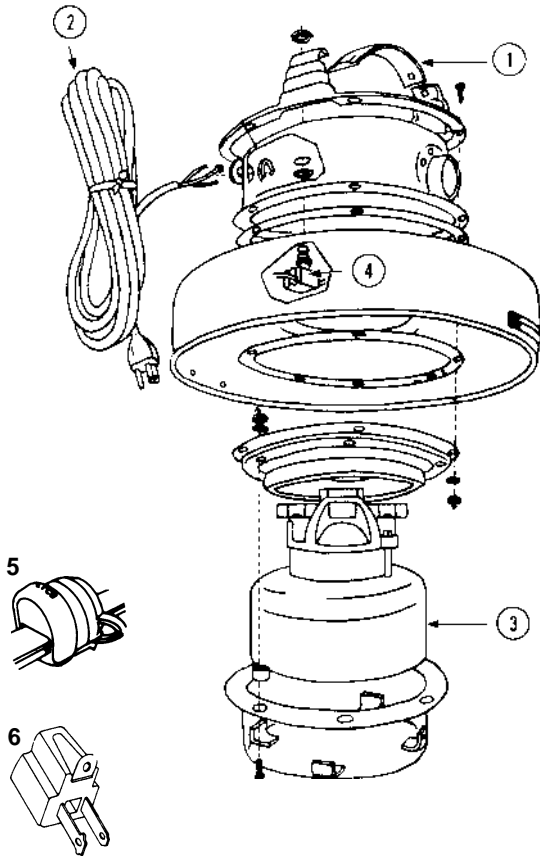

SILVER KING / SILVER KNIGHT

TOP SHELL ASSY

- 1 SK-110 Carry Handle, strap
- 2 SK-117 Cord, 3 wire ground
- 3 L-11631101 Motor, 2 fan, thru flo, 120 volt (R)
- 4 MP-113 Switch, step-on, w/ long leads, metal top (R)
- SK-113 Screen Assembly, filter
- 5 SS-34 Heyco Cord Lock Fastener, sold ea
- 6 SS-320 Cord Adaptor, male plug, 3 wire (R)
- SK-115 Exhaust Deflector

FILTERS / PAPER BAGS

- SK-201 Filter Disc, 50 pack
- 111 Filter Disc, 24 pack (R)
- SK-203 Paper Bag, sealed, sold ea (R)

ATTACHMENTS & HOSE

- 1 SK-404 Bumper, rug nozzle
- 2 C-355 Brush Strip, rug nozzle, 6 7/8" (R)
- 3 SK-412 Crevice Tool
- 3 R-140 Crevice Tool, gold (R)
- 4 SK-410 Dusting Brush
- 5 SK-407 Bare Floor Brush Assy, 10", metal
- AT-300 Hose Only, crushproof, 1 1/4" x 7', beige (R)
- SK-59 Hose, complete
- 6 SK-312 Hose End Kit, machine and hose end for crushproof hose
- 8 SK-403 Rug Nozzle Assembly, metal
- 9 SK-402 Wand, lower
- 10 SK-401 Wand, upper

ITEMS NOT ILLUSTRATED

- SK-116 Cord, power nozzle, 98", standard male / miniature female
- SK-406 Upholstery Tool
- SK-408 Brush Insert, floor tool

CALL TODAY AT 1-800-822-7467