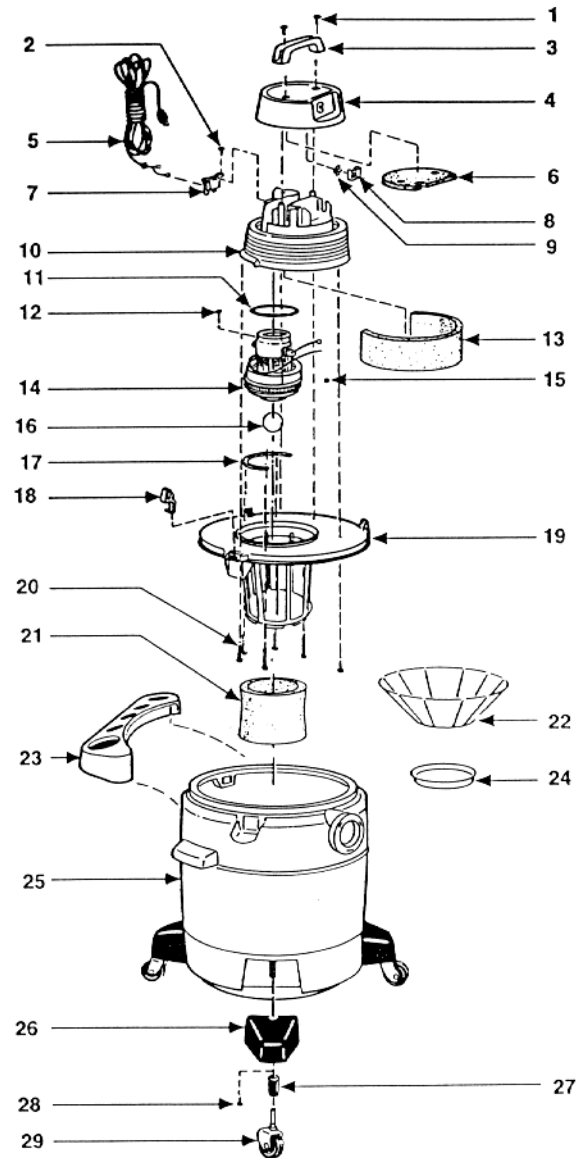

SHOP VAC DOMESTIC

Model: QS15, QS20/A, QS225

STANDARD ATTACHMENTS

- 1^{1/4}" hose
- 1^{1/4}" extension wands (2)
- 10" deluxe wet/dry nozzle
- 10" squeegee insert

- 1 SV-15146996 Screw
- 2 SV-1500799 Screw
- 3 SV-24100000 Handle
- 4 NLA Motor Housing Cover Assy, 6 gallon QS225
- 4 SV-24101412 Motor Housing Cover Assy
- 5 SV-25800004 Cord
- 6 SV-2412200 Foam Insert Cove
- 7 SV-2411115 Cord Retainer
- 8 NLA Switch Box
- 9 NLA Switch
- 10 SV-2410201 Motor Housing
- 11 SV-2072000 Gasket, motor, upper
- 12 SV-17008996 Ground Screw
- 13 SV-1290504 Foam Motor Housing, outer
- 14 SV-1944010 MOTOR, QS15 10" LID
- 14 SV-1944011 MOTOR, QS15 11" LID
- 14 SV-1944012 MOTOR, QS20
- 14 SV-1817197 MOTOR, QS20A
- 14 SV-1944013 MOTOR, QS225
- 15 SV-05001995 Wire Nut
- 16 SV-00811 Ball Float
- 17 SV-20711008 Strip Gasket
- 18 SV-8550101 Lid Latch
- 19 SV-89230148 Lid Cage & Latch Assy, 6 gallon. QS225
- 19 SV-8923014 Lid Cage & Latch Assy, 5 gallon
- 19 SV-8967021 Lid Cage & Latch Assy, 8 gallon
- 19 SV-89657142 Lid Cage & Latch Assy, 10/12 gallon
- 20 SV-15039993 Screw

- 21 SV-90585 Foam Filter Sleeve
- 22 SV-90107 Paper Filter, 3 Pack
- 23 SV-8411100 Accessory/Tool Holder, 8/10 gallon
- 23 SV-8411200 Accessory/Tool Holder, 12 gallon
- 24 SV-30065007 Filter Ring
- 25 SV-8483197 Tank Assembly, 5 gallon
- 25 SV-8483397 Tank Assembly, 6 gallon
- 25 SV-8493197 Tank Assembly, 8 gallon
- 25 SV-8493297 Tank Assembly, 10 gallon
- 25 SV-8493397 Tank Assembly, 12 gallon
- 26 SV-8565000 Caster Foot, 8 gallon
- 27 SV-85815009 Caster Retainer, 5/6 gallon
- 27 SV-85655009 Caster Retainer, 8 gallon
- 29 SV-42043968 Caster, 4pk, 5/6 gallon
- 29 SV-42042 Caster, 4pk, 8 gallon
- SV-1062021 Drain Cap, 8/10/12 gallon