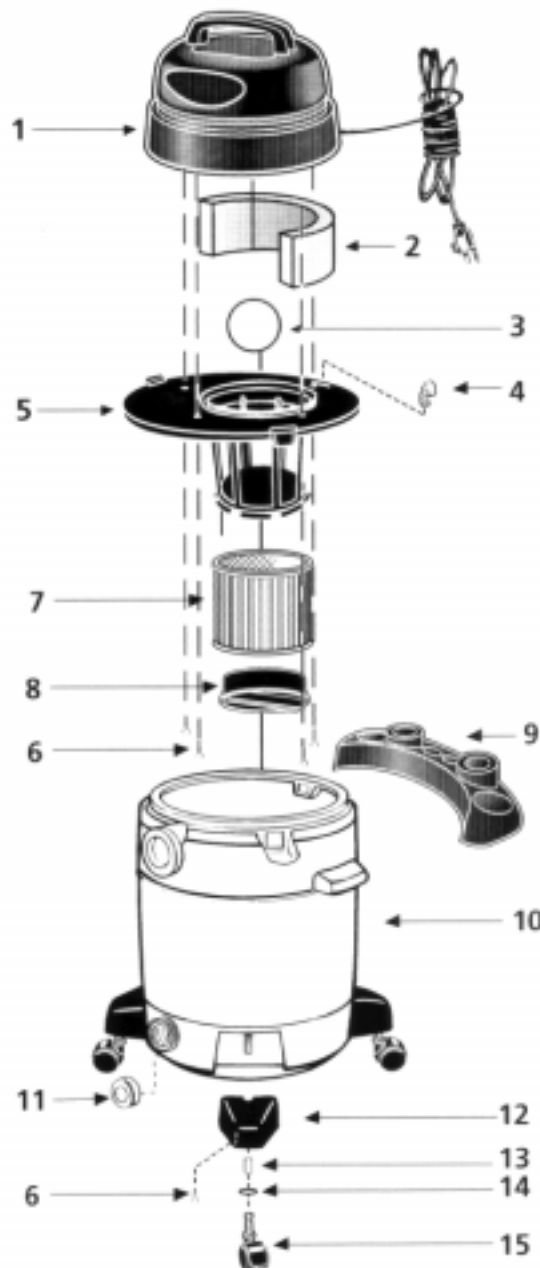

SHOP VAC DOMESTIC

Model: QPL30, QPL45, QPL60, QPL625

- 1 SV-8110597 Power Unit Assy, QPL30
- 1 SV-8110697 Power Unit Assy, QPL45
- 1 SV-8110297 Power Unit Assy, QPL60,QPL625
- 2 SV-1290508 Foam Insert
- 3 SV-00811 Ball Float
- 4 SV-8550101 Lid Latch
- 5 SV-8967051 Lid Cage & Latch Assy, 8/10 gallon
- 5 SV-8967051 Lid Cage & Latch Assy, 12 gallon
- 5 SV-8988724 Lid Cage & Latch Assy,
14/16/18/20/25 gallon
- 6 SV-15039993 Screw
- 7 SV-90304 Cartridge Filter
- 8 SV-3008000 Filter Retainer
- 9 SV-8411300 Accessory /Tool Holder, 8/10 gallon
- 9 SV-8564100 Accessory /Tool Holder, 12 gallon
- 9 SV-8564200 Accessory /Tool Holder, 14 gallon
- 9 SV-8411300 Accessory /Tool Holder, 16/20/25 gallon
- 9 SV-8564202 Accessory /Tool Holder, 18 gallon
- 10 SV-8455697 Tank Assembly, 8 gallon
- 10 SV-8454097 Tank Assembly, 10 gallon
- 10 SV-8451097 Tank Assembly, 10 gallon QPL625
- 10 SV-5108197 Tank Assembly, 10 gallon, QPL625, s.s.
- 10 SV-8457097 Tank Assembly, 12 gallon
- 10 SV-8499997 Tank Assembly, 14 gallon
- 10 SV-8493497 Tank Assembly, 16 gallon
- 10 SV-8451097 Tank Assembly, 18 gallon
- 10 SV-8493597 Tank Assembly, 20 gallon
- 10 SV-8493697 Tank Assembly, 25 gallon
- 10 SV-8450997 Tank Assembly, QPL60, w/ carriage handle
- 11 SV-1062021 Drain Cap
- 12 SV-8565000 Caster Foot, 8/10/12 gallon
- 12 SV-8565101 Caster Foot, 14/16 gallon
- 12 SV-8565100 Caster Foot, 18/20/25 gallon
- 13 SV-85655009 Caster Retainer, 12/14/16 gallon
- 13 SV-85656 Caster Retainer, 18/20/25 gallon
- 14 SV-0704399 Flatwasher

- 15 SV-6774200 Caster, 8/10/12/14/16 gallon
- 15 SV-6773600 Caster, 20/25 gallon

QPL625 with Carriage Handle

- SV-2087600 Carriage Handle
- SV-0810899 Screw
- SV-0701299 Sealing Washer
- SV-1304599 Locknut
- SV-8564210 Accessory Caddy
- SV-2442000 Axle
- SV-2425100 7" Black Wheel
- SV-4300299 Cap Nut
- SV-9355196 Handle Pkg, 10 gal, 2 side handles & screws
- SV-6451100 Inlet Lock Ring
- SV-0705100 Inlet Gasket
- SV-6451010 Inlet Fitting