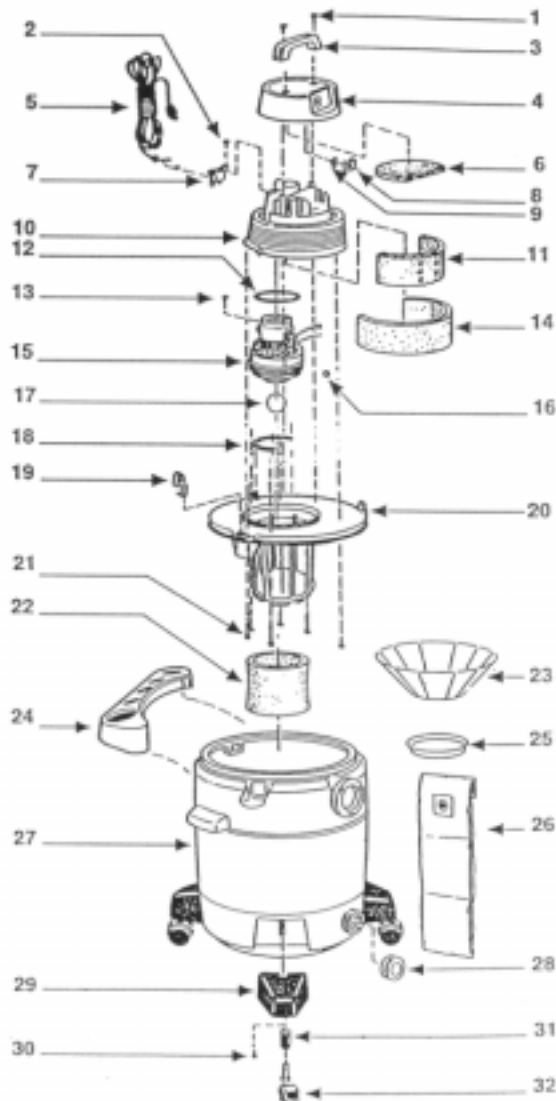

SHOP VAC DOMESTIC

Model: QM30/A, QM45/A

- 1 SV-15146996 Screw
- 2 SV-1500799 Screw
- 3 NLA Handle, 8/10/12 gallon
- 3 SV-24100000 Handle, 16 gallon
- 4 SV-24103400 Motor Housing Cover Assy
- 4 SV-24103404 Motor Housing Cover Assy, QM45
- 4 NLA Motor Housing Cover Assy, QM45A
- 5 SV-25800012 Cord
- 5 SV-25800008 Cord, QM30A
- 5 SV-25800145 Cord, QM45
- 5 SV-25800021 Cord, QM45A
- 6 SV-2412200 Foam Insert Cover
- 7 NLA Cord Retainer
- 7 SV-24111115 Cord Retainer, QM45/A
- 8 NLA Switch Box
- 9 SV-1210024 Switch
- 9 NLA Switch, QM30A, QM45
- 9 SV-8231800 Switch, QM45A
- 10 SV-2410437 Motor Housing, QM30
- 10 SV-24104374 Motor Housing, QM30A, QM45
- 10 NLA Motor Housing, QM45A
- 11 SV-2412300 Foam, motor housing, inner
- 12 SV-2072000 Gasket, upper, motor
- 13 SV-17008996 Ground Screw
- 14 SV-1290505 Foam, motor housing, outer
- 15 SV-18152975 Motor, QM30
- 15 SV-1944019 Motor, QM30A, QM45
- 15 SV-1817397 Motor, QM45A
- 16 SV-05001995 Wire Nut
- 17 SV-00811 Ball Float
- 18 SV-20711008 Strip Gasket
- 19 SV-8550101 Lid Latch
- 20 SV-8967021 Lid Cage & Latch Assy, 8/10/12 gallon
- 20 SV-89887 Lid Cage & Latch Assy, 16 gallon
- 20 NLA Lid Cage & Latch Assy, QM45A
- 21 SV-15039993 Screw
- 22 SV-90585 Foam Filter Sleeve
- SV-90304 Cartridge Filter
- 23 SV-90107 Paper Filter, 3pk

- 24 SV-8411300 Accessory/Tool Holder, 8/10 gallon
- 24 SV-8411300 Accessory/Tool Holder, 12 gallon
- 24 SV-8411300 Accessory/Tool Holder, 16 gallon
- 25 SV-30065007 Filter Ring
- 26 SV-90663006 Collection Bag, 3pk, 8 gallon
- 26 SV-90663006 Collection Bag, 3pk, 10/12 gallon
- 26 SV-90663006 Collection Bag, 3pk, 16 gallon
- 27 SV-8493197 Tank, 8 gallon
- 27 SV-8493297 Tank, 10 gallon
- 27 SV-8493397 Tank, 12 gallon
- 27 SV-84934975 Tank, 16 gallon
- 28 SV-1062021 Drain Cap
- 29 SV-8565000 Caster Foot, 8/10/12 gallon
- 29 SV-8565101 Caster Foot, 16 gallon
- 30 SV-15039993 Screw
- 31 SV-85655009 Caster Retainer
- 32 SV-67726 Caster, 4pk, 8/10/12/16 gallon