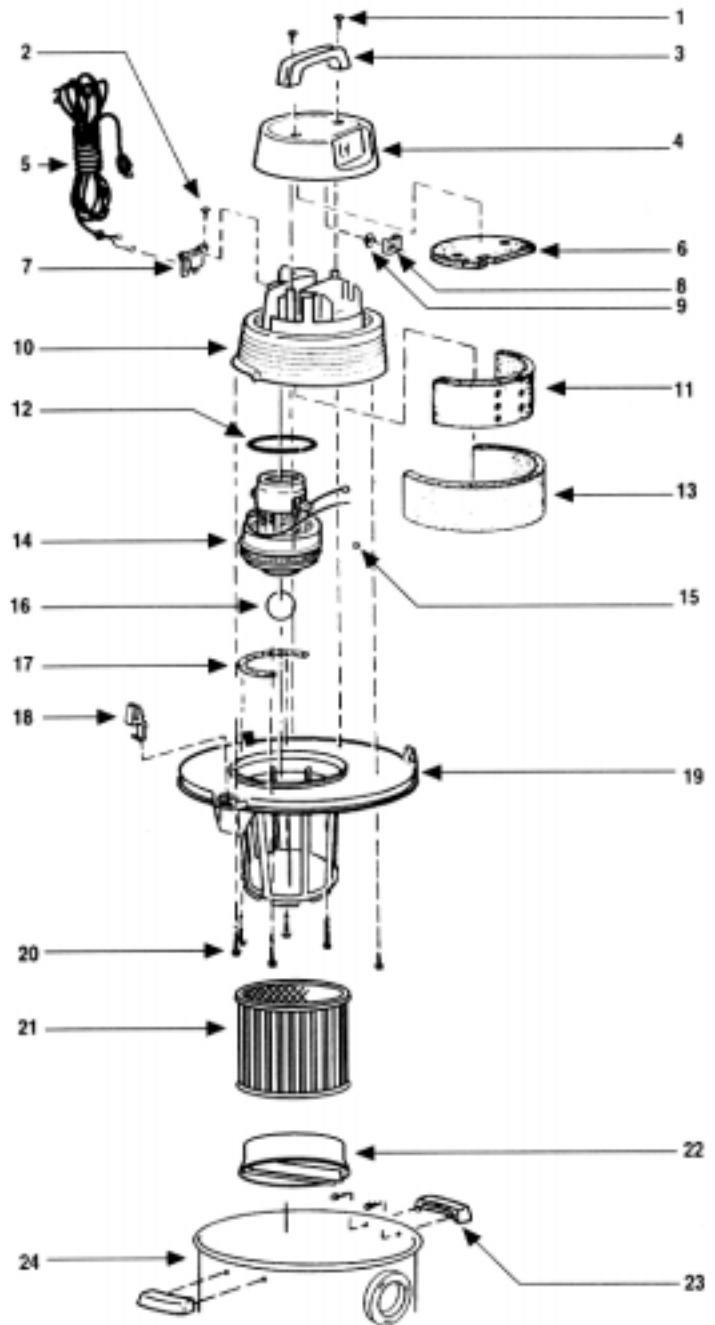

SHOP VAC DOMESTIC

Model: QL60A/B (metal tank)

- 1 SV-15146996 Screw
- 2 SV-1500799 Screw
- 3 NLA Handle
- 4 NLA Motor Housing Cover Assy, QL60A
- 4 NLA Motor Housing Cover Assy, QL60B
- 5 SV-2580012 Cord, QL60A
- 5 SV-2580023 Cord, QL60B
- 6 SV-2412500 Foam Insert Cover
- 7 SV-2411107 Cord Retainer
- 8 NLA Switch Box
- 9 NLA Switch, QL60A
- 9 SV-8231800 Switch, QL60B
- 10 NLA Motor Housing, QL60A
- 10 NLA Motor Housing, QL60B
- 11 SV-12904 Acoustical Foam, motor housing, inner
- 12 SV-2072000 Gasket, upper, motor
- 13 SV-1290503 Foam, motor housing, outer
- 14 SV-1349097 Motor, QL60A
- 14 SV-14968978 Motor, QL60B
- 15 SV-05001995 Wire Nut
- 16 SV-00811 Ball Float
- 17 SV-20711008 Strip Gasket
- 18 SV-8550101 Lid Latch
- 19 SV-8988724 Lid Cage & Latch Assy
- 20 SV-15039993 Screw
- 21 SV-90304 Cartridge Filter
- 22 SV-3008000 Filter Retainer
- 23 SV-93551968 Handle Package, tank, (2 handles/4 screws)
- 24 SV-5108197 Tank Assy, includes inlet, QL60A
- SV-21720016 Inlet
- SV-1505499 Screw, inlet

STANDARD ATTACHMENTS

- 2¹/₂" Hose with extension nozzle
- 2¹/₂" extension wands (2)
- 6" utility nozzle
- 14" floor nozzle
- 14" squeegee insert
- Crevice tool