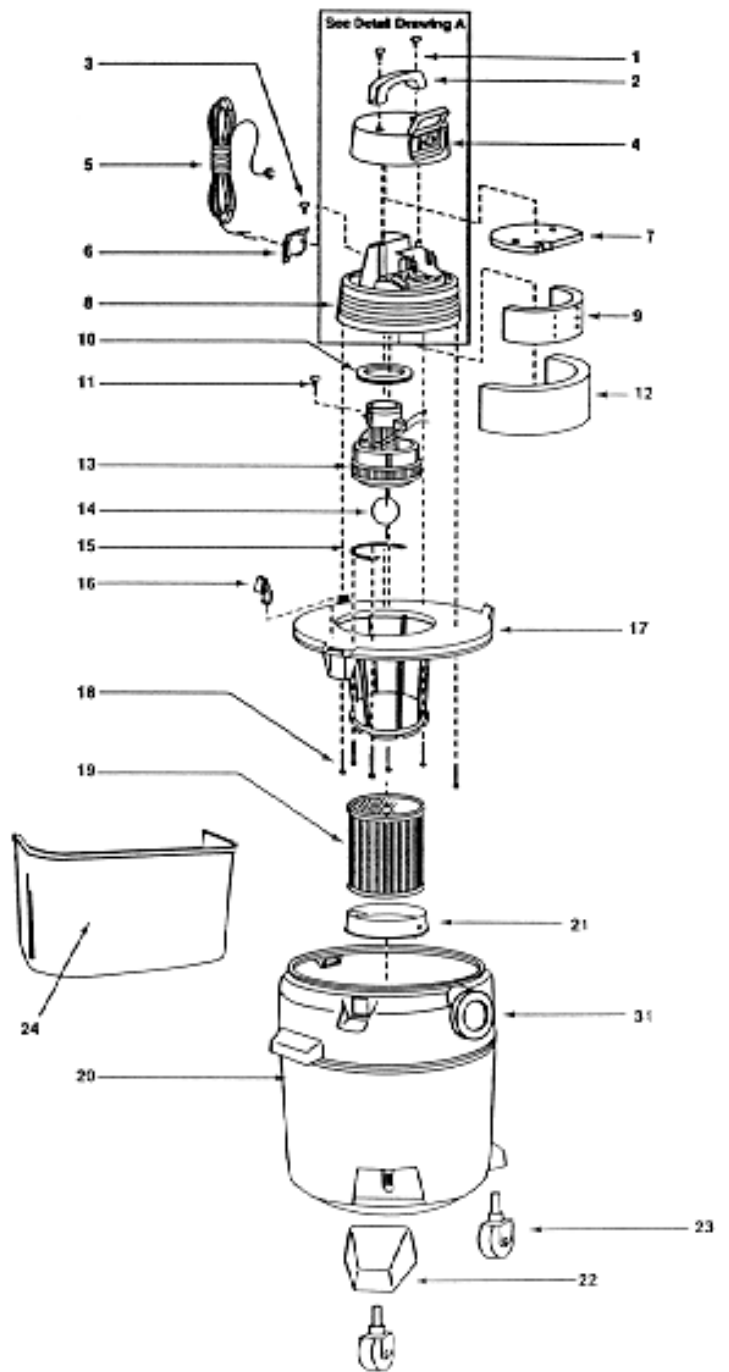

SHOP VAC INDUSTRIAL

Model: QL225OD, QL300D, QL400D, QL600D

Catalog #: 625-64, 925-65, 925-6310, 9256310

- 1 SV-15146996 Screw, truss head
- 2 SV-2410500 Top Handle
- 3 SV-1500799 Screw, pan head
- 4 SV-24106023 Motor Housing Cover
- 5 SV-25800012 Cord
- 6 SV-2411107 Cord Retainer
- 7 SV-2412500 Foam Insert Cover
- 8 SV-24107658 Motor Housing, QL225OD
- 8 SV-24107666 Motor Housing, QL300D
- 8 SV-24107096 Motor Housing, QL400D
- 9 SV-12904 Acoustical Foam, inner housing
- 10 SV-20720009 Upper Motor Gasket
- 11 SV-17008996 Ground Screw
- 12 SV-12905006 Acoustical Foam, outer housing
- 13 SV-18165977 Motor, with TCO, QL225OD
- 13 SV-1816697 Motor, with TCO, QL300D
- 13 SV-13498969 Motor, with TCO, QL400D
- 14 SV-00811 Ball Float
- 15 SV-20711008 Strip Gasket
- 16 SV-8550101 Latch
- 17 SV-89667142 Lid Cage & Latch Assy
- 18 SV-15039 Screw
- 19 SV-90304 Filter Cartridge
- 20 SV-10481976 Tank Assembly, QL225OD
- 20 SV-10482974 Tank Assembly, QL300D
- 20 SV-1046497 Tank Assembly, QL400D
- 21 SV-30080006 Filter Retainer
- 22 SV-49003965 Caster Foot
- 23 SV-42017962 Caster, 4 pack
- 23 SV-67722 Caster, each, QL400D
- 24 SV-85640001 Accessory Caddy
- 24 SV-85641009 Accessory Caddy, QL400D
- 25 SV-61957965 Double Pole Rocker Switch
- 26 SV-61958963 Cover, with labels
- 27 SV-12100285 Circuit Breaker
- 28 SV-12100277 Receptacle
- 29 SV-61956975 Circuit Board Assy
- 30 SV-24106510 Cover Assy, w/ 4,7,25,26,27,28,29
- 31 SV-10620201 Drain Cap
- SV-91906 Collection Bag, 5pk, micro, 10/12 gal

Detail Drawing A