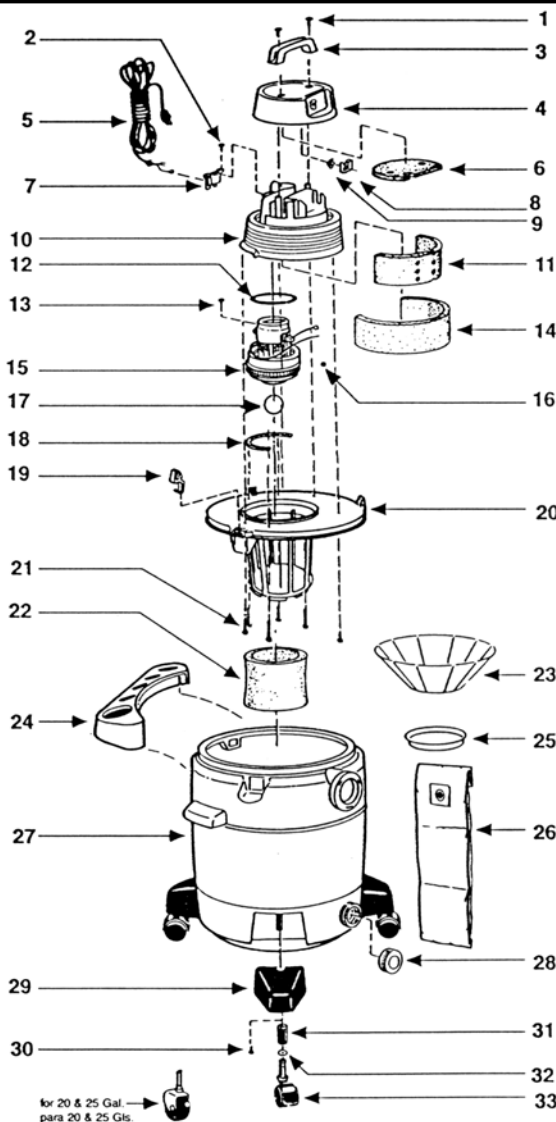

SHOP VAC DOMESTIC

Model: QL30A/B/C, QL40/A, QL45/A, QL50/A/B/C/D, QL60/A/B

- 1..... SV-15146996 Screw
- 2..... SV-1500799 Screw
- 3..... NLA Handle
- 4..... SV- 24106783 Motor Housing Cover Assy, QL30A/B
- 4..... NLA Motor Housing Cover Assy, QL30C,QL45A, QL60B
- 4..... SV-2410641 Motor Housing Cover Assy, QL40,QL40A
- 4..... NLA Motor Housing Cover Assy, QL40A (12/14gal),QL45
- 4..... NLA Motor Housing Cover Assy, QL50/A/B/C
- 4..... NLA Motor Housing Cover Assy, QL50D
- 4..... SV-24106805 Motor Housing Cover Assy, QL60/A
- 5..... SV-2580008 Cord, QL30A/B,QL40A,QL45,QL50A
- 5..... SV-25800202 Cord, QL30C,QL45A
- 5..... SV-25800012 Cord, QL40,QL50/B
- 5..... SV-25800103 Cord, QL50A/B(16/20/25gal)
- 5..... SV-2580012 Cord, QL50C,QL60/A
- 5..... SV-2580012 Cord, QL50D
- 5..... SV-2580023 Cord, QL60B
- 6..... SV-2412500 Foam Insert Cover
- 6..... SV-2412200 Foam Insert Cover, QL30A,QL40A
- 7..... SV-2411107 Cord Retainer

STANDARD ATTACHMENTS

- 1/4" hose
- 1/4" extension wands (2)
- 10" squeegee insert
- 10" wet/dry nozzle
- 1/4" gulper nozzle
- 1/4" Crevice tool
- 1/4" Round brush

- 7..... SV-2411115 Cord Retainer,QL30B,QL45/A
- 7..... SV-2411115 Cord Retainer,QL30C
- 8..... NLA Switch Box
- 9..... NLA Switch
- 9..... SV-8231800 Switch, QL30C,QL45A,QL60B
- 9..... SV-1210024 Switch, QL40,QL50/B
- 10..... SV-2410757 Motor Housing, QL30A,QL45
- 10..... SV-24107534 Motor Housing, QL30B
- 10..... NLA Motor Housing, QL30C
- 10..... NLA Motor Housing, QL40/A,QL50/A/B/C, QL60/A
- 10..... NLA Motor Housing, QL45A
- 10..... NLA Motor Housing, QL60B
- 11..... SV-12904 Acoustical Foam, motor housing, inner
- 12..... SV-2072000 Gasket, upper, motor
- 13..... SV-17008996 Ground Screw
- 14..... SV-1290503 Foam, motor housing, outer
- 15..... SV-1815397 Motor, QL30A,QL45
- 15..... NLA Motor, QL30B
- 15..... SV-1817297 Motor, QL30C