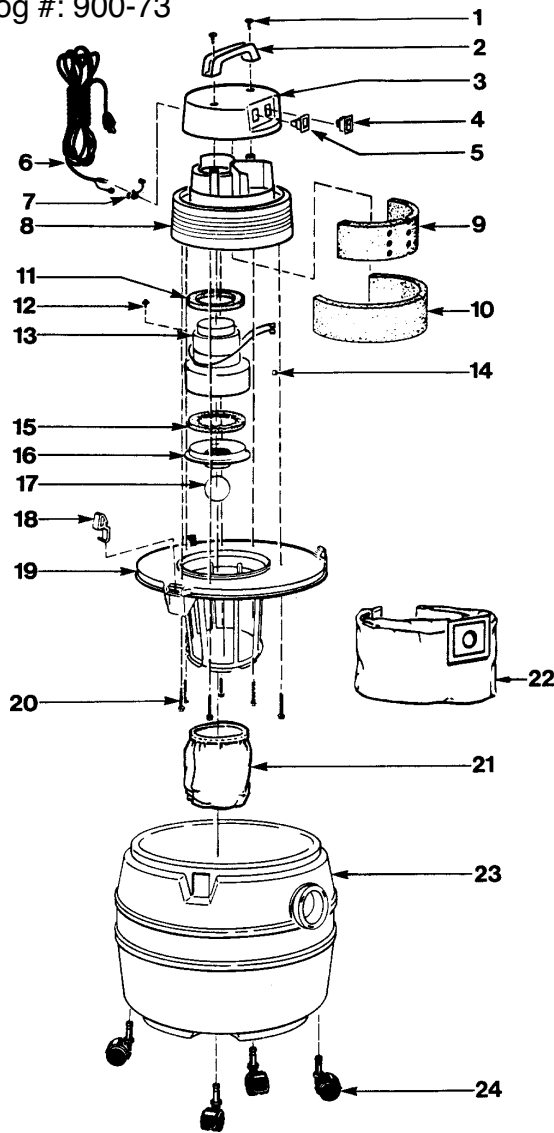

SHOP VAC INDUSTRIAL

Model: 977, 984

Catalog #: 900-73

- 1 NLA Screw
- 2 NLA Top Handle
- 3 SV-12942017 Motor Housing Cover
- 4 SV-99344020 Receptacle
- 5 SV-82302001 Switch
- 6 SV-04214961 Power Cord
- 7 SV-34004994 Strain Relief Bushing
- 8 SV-12912010 Motor Housing
- 9 SV-12904 Inner Housing Acoustical Foam
- 10 SV-12905006 Outer Housing Acoustical Foam
- 11 SV-20708 Upper Motor Gasket
- 12 NLA Ground Screw
- 13 SV-62515002 Motor
- 14 NLA Wire Nut
- 15 SV-20716 Lower Motor Gasket
- 16 SV-88607 Motor Mounting Plate
- 17 SV-00811 Ball Float
- 18 SV-8550101 Latch
- 19 SV-89657142 Lid Cage Assembly
- 20 NLA Screw
- 21 SV-90102 Cloth Filter Bag
- 22 SV-49526965 Replacement Filter Bag, 3 pack
- 23 NLA Tank Assembly
- 24 SV-67720003 Caster

SHOP VAC INDUSTRIAL

Model: 984

Catalog #: 984-03, 984-04

- 1 NLA Screw
- 2 SV-99364002 Motor Housing Cover
- 3 SV-99360000 Motor Housing Ring
- 4 SV-99335002 Gasket, top motor
- 5 SV-98603962 Motor Housing
- 6 SV-82302001 Switch
- 7 SV-84600006 Exhaust Fitting
- 8 NLA Retaining Ring
- 9 NLA Wire Nut
- 10 SV-04218962 Power Cord
- 11 SV-34018994 Strain Relief Bushing
- 12 SV-93551000 Handle
- 13 SV-20717005 Gasket, mid motor
- 14 SV-62519004 Motor
- 15 SV-99339004 Gasket, lower motor
- 16 SV-88608005 Grid Plate
- 17 SV-00811 Ball Float
- 18 SV-87901005 Filter Cage
- 19 SV-89880009 Metal Lid Adaptor
- 20 SV-20711008 Strip Gasket
- 21 NLA Screw
- 22 SV-23401003 Flange Ferrule
- 23 SV-31401003 Cover
- 24 NLA Hex Nut
- 25 SV-90304 Cartridge Filter
- 26 SV-09104001 Inlet Elbow
- 27 SV-45800 Clamp Assembly
- 28 SV-31200967 Tank Assembly (55 gal), 984-03