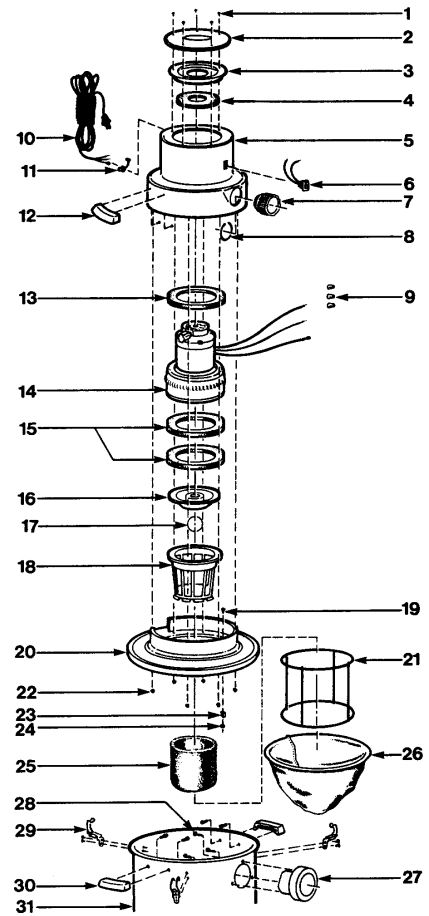

Catalog #: 984-01, 984-02

- 1 NLA Screw
- 2 SV-99364002 Motor Housing Cover
- 3 SV-99360000 Motor Housing Ring
- 4 SV-99335002 Gasket, top motor
- 5 SV-98603962 Motor Housing Assembly
- 6 SV-82302001 Switch
- 7 SV-84600006 Exhaust Fitting
- 8 NLA Retaining Ring
- 9 NLA Wire Nut
- 10 SV-04218962 Power Cord
- 11 SV-34018994 Strain Relief Bushing
- 12 SV-93551000 Handle
- 13 SV-20717005 Gasket, mid motor
- 14 L-11756001 Motor (R)
- 15 SV-99339004 Gasket, lower motor
- 16 SV-88608005 Grid Plate
- 17 SV-00811 Ball Float
- 18 SV-87901005 Filter Cage
- 19 NLA Screw
- 20 NLA Cover
- 21 SV-30037006 Filter Frame
- 22 NLA Hex Nut
- 23 SV-99384000 Filter Frame Clip
- 24 NLA Hex Nut
- 25 SV-90585 Foam Filter Sleeve
- 26 SV-906396 Full Cloth Filter
- 27 SV-21720 Inlet Fitting
- 28 NLA Screw
- 29 SV-01403005 Clamp
- 30 SV-93551968 Handle Package
- 31 NLA Tank Assembly (painted)
- 31 NLA Tank Assembly (stainless steel)

SHOP VAC INDUSTRIAL

Model: 984

Catalog #: 984-03, 984-04

- 1 NLA Screw
- 2 SV-99364002 Motor Housing Cover
- 3 SV-99360000 Motor Housing Ring
- 4 SV-99335002 Gasket, top motor
- 5 SV-98603962 Motor Housing
- 6 SV-82302001 Switch
- 7 SV-84600006 Exhaust Fitting
- 8 NLA Retaining Ring
- 9 NLA Wire Nut
- 10 SV-04218962 Power Cord
- 11 SV-34018994 Strain Relief Bushing
- 12 SV-93551000 Handle
- 13 SV-20717005 Gasket, mid motor
- 14 SV-62519004 Motor
- 15 SV-99339004 Gasket, lower motor
- 16 SV-88608005 Grid Plate
- 17 SV-00811 Ball Float
- 18 SV-87901005 Filter Cage
- 19 SV-89880009 Metal Lid Adaptor
- 20 SV-20711008 Strip Gasket
- 21 NLA Screw
- 22 SV-23401003 Flange Ferrule
- 23 SV-31401003 Cover
- 24 NLA Hex Nut
- 25 SV-90304 Cartridge Filter
- 26 SV-09104001 Inlet Elbow
- 27 SV-45800 Clamp Assembly
- 28 SV-31200967 Tank Assembly (55 gal), 984-03