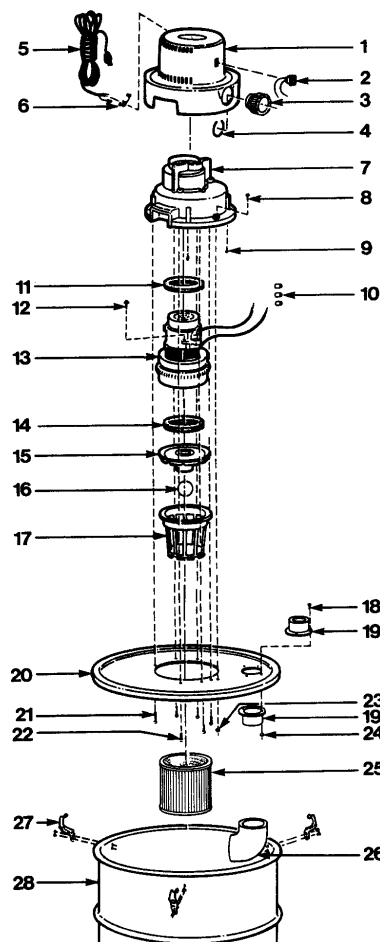

SHOP VAC INDUSTRIAL

Model: 950, 970A

Catalog #: 950-10, 950-11

- 1 NLA Screw
- 2 SV-21303037 Handle
- 3 SV-21314034 Motor Housing Cover
- 4 SV-04216966 Power Cord
- 5 NLA Screw
- 6 SV-82302001 Switch
- 7 SV-21352034 Switch Panel
- 8 NLA Screw
- 9 SV-21309000 Exhaust Cage
- 10 SV-34009993 Strain Relief Bushing
- 11 NLA Screw
- 12 SV-21395009 Upper Motor Housing
- 13 SV-21377007 Lower Motor Housing
- 14 SV-20700001 Upper Motor Gasket
- 15 SV-21318001 Foam, for exhaust cage
- 16 NLA Wire Nut
- 17 SV-62508007 Motor
- 18 SV-20716 Lower Motor Gasket
- 19 SV-88607 Grid Plate
- 20 SV-00811 Ball Float
- SV-85500023 Latch, 950-10
- 21 SV-89855100 Lid Cage & Latch Assembly, 950-10
- 21 SV-89888002 Lid Cage, 950-11
- 22 NLA Screw
- 23 SV-30045009 Wire Cage Clip
- 24 SV-30038012 Wire Cage Half
- 25 SV-30039010 Wire Cage Half
- 26 SV-906388 Full Cloth Filter
- 27 SV-90585 Foam Filter Sleeve
- 28 SV-85766970 Tank Assembly, 950-10
- 28 SV-51017978 Tank Assembly, 950-11
- 29 NLA Screw
- 30 SV-93554 Handle Package, 950-11
- 31 SV-01400 Buckle, 950-11
- 32 SV-21720057 Inlet Fitting, 950-11
- SV-42099960 Tank Lip Package, 950-10

Catalog #: 970-05, 970-06

- 1 SV-7200200 Motor Housing Cover
- 2 NLA Switch
- 3 SV-84600006 Exhaust Fitting
- 4 SV-36002996 Retaining Ring
- 5 SV-04219960 Power Cord
- 6 SV-34004994 Strain Relief Bushing
- 7 NLA Motor Housing
- 8 NLA Screw
- 9 NLA Screw
- 10 NLA Wire Nut
- 11 SV-20700001 Upper Motor Gasket
- 12 NLA Ground Screw
- 13 L-11940613 Motor (R)
- 14 NLA Lower Motor Gasket
- 15 SV-88607 Grid Plate
- 16 SV-00811 Ball Float
- 17 SV-87901005 Filter Cage
- 18 NLA Screw
- 19 SV-23401003 Flange Ferrule
- 20 SV-31151004 Cover
- 21 NLA Screw
- 22 NLA Screw
- 23 NLA Hex Nut
- 24 NLA Hex Nut
- 25 SV-90304 Cartridge Filter
- 26 SV-09104001 Inlet Elbow
- 27 SV-45800 Clamp Assembly
- 28 SV-31200967 Tank Assembly, 970-05