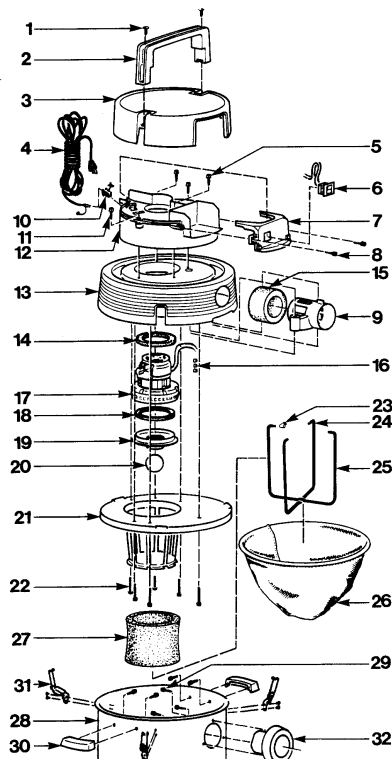

SHOP VAC INDUSTRIAL

Model: 950, 970A

Catalog #: 950-10, 950-11

- 1 NLA Screw
- 2 SV-21303037 Handle
- 3 SV-21314034 Motor Housing Cover
- 4 SV-04216966 Power Cord
- 5 NLA Screw
- 6 SV-82302001 Switch
- 7 SV-21352034 Switch Panel
- 8 NLA Screw
- 9 SV-21309000 Exhaust Cage
- 10 SV-34009993 Strain Relief Bushing
- 11 NLA Screw
- 12 SV-21395009 Upper Motor Housing
- 13 SV-21377007 Lower Motor Housing
- 14 SV-20700001 Upper Motor Gasket
- 15 SV-21318001 Foam, for exhaust cage
- 16 NLA Wire Nut
- 17 SV-62508007 Motor
- 18 SV-20716 Lower Motor Gasket
- 19 SV-88607 Grid Plate
- 20 SV-00811 Ball Float
- SV-85500023 Latch, 950-10
- 21 SV-89855100 Lid Cage & Latch Assembly, 950-10
- 21 SV-89888002 Lid Cage, 950-11
- 22 NLA Screw
- 23 SV-30045009 Wire Cage Clip
- 24 SV-30038012 Wire Cage Half
- 25 SV-30039010 Wire Cage Half
- 26 SV-906388 Full Cloth Filter
- 27 SV-90585 Foam Filter Sleeve
- 28 SV-85766970 Tank Assembly, 950-10
- 28 SV-51017978 Tank Assembly, 950-11
- 29 NLA Screw
- 30 SV-93554 Handle Package, 950-11
- 31 SV-01400 Buckle, 950-11
- 32 SV-21720057 Inlet Fitting, 950-11
- SV-42099960 Tank Lip Package, 950-10

Catalog #: 970-05, 970-06

- 1 SV-7200200 Motor Housing Cover
- 2 NLA Switch
- 3 SV-84600006 Exhaust Fitting
- 4 SV-36002996 Retaining Ring
- 5 SV-04219960 Power Cord
- 6 SV-34004994 Strain Relief Bushing
- 7 NLA Motor Housing
- 8 NLA Screw
- 9 NLA Screw
- 10 NLA Wire Nut
- 11 SV-20700001 Upper Motor Gasket
- 12 NLA Ground Screw
- 13 L-11940613 Motor (R)
- 14 NLA Lower Motor Gasket
- 15 SV-88607 Grid Plate
- 16 SV-00811 Ball Float
- 17 SV-87901005 Filter Cage
- 18 NLA Screw
- 19 SV-23401003 Flange Ferrule
- 20 SV-31151004 Cover
- 21 NLA Screw
- 22 NLA Screw
- 23 NLA Hex Nut
- 24 NLA Hex Nut
- 25 SV-90304 Cartridge Filter
- 26 SV-09104001 Inlet Elbow
- 27 SV-45800 Clamp Assembly
- 28 SV-31200967 Tank Assembly, 970-05