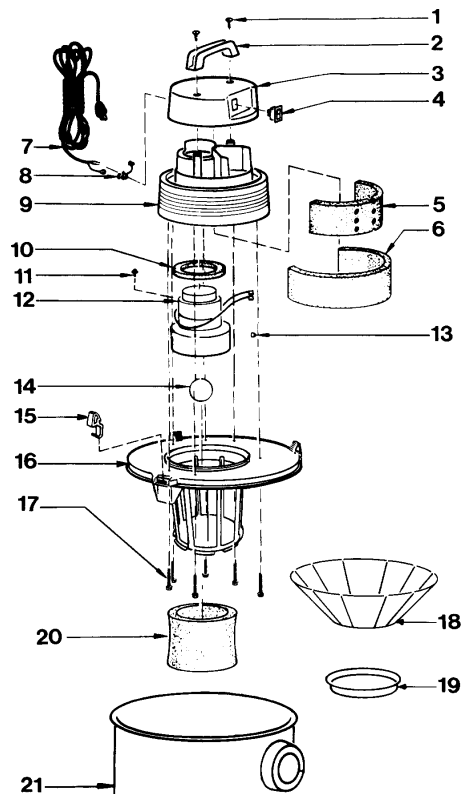

- 1 ..... NLA ..... Screw
- 2 ..... SV-12933073 ..... Handle
- 3 ..... SV-12934071 ..... Motor Housing Cover
- 4 ..... SV-82302001 ..... Switch
- 5 ..... SV-12904 ..... Foam Motor Housing, inner
- 6 ..... SV-12905006 ..... Foam Motor Housing, outer
- 7 ..... SV-04226965 ..... Power Cord
- 8 ..... SV-34004994 ..... Strain Relief Bushing
- 9 ..... SV-12964078 ..... Motor Housing
- 10 ..... SV-20700001 ..... Upper Motor Gasket
- 11 ..... NLA ..... Ground Screw
- 12 ..... SV-12472965 ..... Motor
- 13 ..... NLA ..... Wire Nut
- 14 ..... SV-00811 ..... Ball Float
- 15 ..... SV-8550101 ..... Latch
- 16 ..... SV-89657167 ..... Lid Cage & Latch Assy (6/8/10 gal),
  80,81,82,83,84,86,87
- 16 ..... SV-89887152 ..... Lid Cage & Latch Assy (10/12/16 gal),
  81,82,83,84,86,87
- 17 ..... NLA ..... Screw
- 18 ..... SV-90107 ..... Reusable Dry Filter
- 19 ..... SV-30065007 ..... Filter Ring
- 20 ..... SV-90585 ..... Foam Filter Sleeve
- 21 ..... SV-84901974 ..... Tank Assy (6 gal), 80
- 21 ..... SV-50680974 ..... Tank Assy (6 gal), 86,87
- 21 ..... SV-84902972 ..... Tank Assy (8 gal), 81,82,83,84
- 21 ..... SV-84903970 ..... Tank Assy (10 gal), 81,82,83,84
- 21 ..... SV-51080976 ..... Tank Assy (10 gal), 86,87
- 21 ..... SV-84904978 ..... Tank Assy (12 gal), 81,82,83,84
- 21 ..... SV-84905975 ..... Tank Assy (16 gal), 81,82,83,84
- SV-85607059 ..... Caster Foot, 8,10,12 gal
- SV-85620045 ..... Caster Foot, 16 gal
- SV-67726 ..... Casters, 4 pack