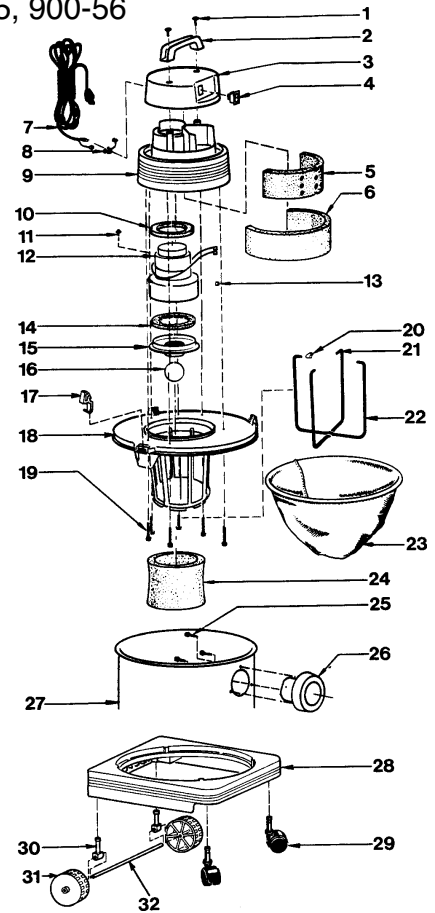

SHOP VAC INDUSTRIAL

Model: 900

Catalog #: 900-50

- 1 NLA Screw
- 2 SV-12919056 Handle
- 3 SV-12918058 Motor Housing Cover
- 4 SV-82302001 Switch
- 5 SV-12904 Foam Motor Housing, inner
- 6 SV-12905006 Foam Motor Housing, outer
- 7 SV-04214961 Power Cord
- 8 SV-34004994 Strain Relief Bushing
- 9 SV-12912051 Motor Housing
- 10 SV-20708 Upper Motor Gasket
- 11 NLA Ground Screw
- 12 SV-62515002 Motor
- 13 NLA Wire Nut
- 14 SV-20716 Lower Motor Gasket
- 15 SV-88607 Grid Plate
- 16 SV-00811 Ball Float
- 17 SV-8550101 Latch
- 18 SV-89658207 Lid Cage & Latch Assembly
- 19 NLA Screw
- 20 SV-30045009 Wire Cage Clip
- 21 SV-30038012 Wire Cage Half
- 22 SV-30039010 Wire Cage Half
- 23 SV-90637 Full Cloth Filter
- 24 SV-90585 Foam Filter Sleeve
- 25 SV-85765972 Tank Assembly
- 26 SV-67726 Caster Package

Catalog #: 900-55, 900-56

- 1 NLA Screw
- 2 SV-12919056 Handle
- 3 SV-12918058 Motor Housing Cover
- 4 SV-82302001 Switch
- 5 SV-1290400 Foam Motor Housing, inner
- 6 SV-12905006 Foam Motor Housing, outer
- 7 SV-04214961 Power Cord
- 8 SV-34004994 Strain Relief Bushing
- 9 SV-12912051 Motor Housing
- 10 SV-20708 Upper Motor Gasket
- 11 NLA Ground Screw
- 12 SV-62515002 Motor
- 13 NLA Wire Nut
- 14 SV-20716 Lower Motor Gasket
- 15 SV-88607 Grid Plate
- 16 SV-00811 Ball Float
- 17 SV-8550101 Latch
- 18 SV-89658207 Lid Cage & Latch Assembly
- 19 NLA Screw
- 20 SV-30045009 Wire Cage Clip
- 21 SV-30038012 Wire Cage Half
- 22 SV-30039010 Wire Cage Half
- 23 SV-90637 Full Cloth Filter
- 24 SV-90585 Foam Filter Sleeve
- 25 NLA Screw
- 26 SV-2172007 Inlet Fitting
- 27 SV-1041797 Tank Assembly, 900-55
- 27 SV-1041997 Tank Assembly, 900-56
- 28 SV-2133004 Dolly Frame
- 29 SV-67720003 Caster
- 30 SV-2132800 Clevis Pin
- 31 SV-2132900 Wheel
- 32 SV-2133200 Axle