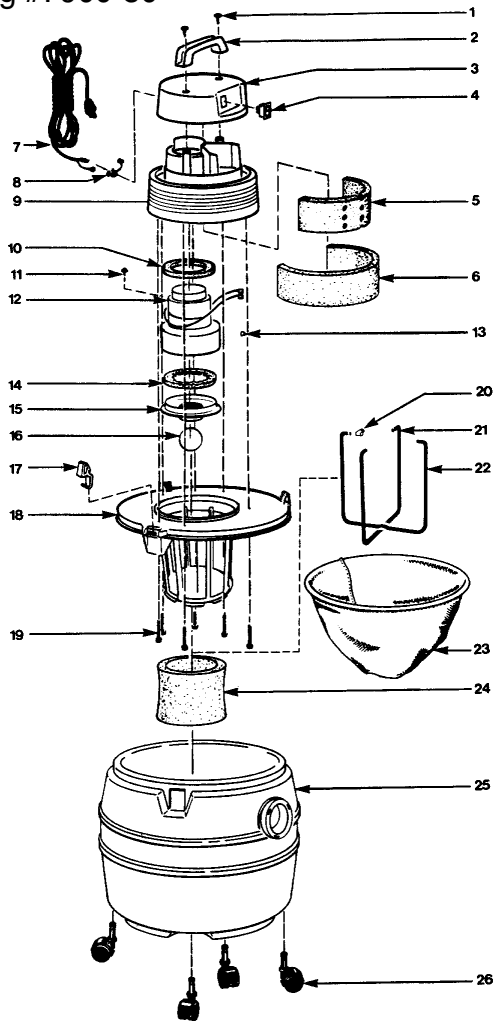

SHOP VAC INDUSTRIAL

Model: 900

Catalog #: 900-50

- 1 NLA Screw
- 2 SV-12919056 Handle
- 3 SV-12918058 Motor Housing Cover
- 4 SV-82302001 Switch
- 5 SV-12904 Foam Motor Housing, inner
- 6 SV-12905006 Foam Motor Housing, outer
- 7 SV-04214961 Power Cord
- 8 SV-34004994 Strain Relief Bushing
- 9 SV-12912051 Motor Housing
- 10 SV-20708 Upper Motor Gasket
- 11 NLA Ground Screw
- 12 SV-62515002 Motor
- 13 NLA Wire Nut
- 14 SV-20716 Lower Motor Gasket
- 15 SV-88607 Grid Plate
- 16 SV-00811 Ball Float
- 17 SV-8550101 Latch
- 18 SV-89658207 Lid Cage & Latch Assembly
- 19 NLA Screw
- 20 SV-30045009 Wire Cage Clip
- 21 SV-30038012 Wire Cage Half
- 22 SV-30039010 Wire Cage Half
- 23 SV-90637 Full Cloth Filter
- 24 SV-90585 Foam Filter Sleeve
- 25 SV-85765972 Tank Assembly
- 26 SV-67726 Caster Package

Catalog #: 900-55, 900-56

- 1 NLA Screw
- 2 SV-12919056 Handle
- 3 SV-12918058 Motor Housing Cover
- 4 SV-82302001 Switch
- 5 SV-1290400 Foam Motor Housing, inner
- 6 SV-12905006 Foam Motor Housing, outer
- 7 SV-04214961 Power Cord
- 8 SV-34004994 Strain Relief Bushing
- 9 SV-12912051 Motor Housing
- 10 SV-20708 Upper Motor Gasket
- 11 NLA Ground Screw
- 12 SV-62515002 Motor
- 13 NLA Wire Nut
- 14 SV-20716 Lower Motor Gasket
- 15 SV-88607 Grid Plate
- 16 SV-00811 Ball Float
- 17 SV-8550101 Latch
- 18 SV-89658207 Lid Cage & Latch Assembly
- 19 NLA Screw
- 20 SV-30045009 Wire Cage Clip
- 21 SV-30038012 Wire Cage Half
- 22 SV-30039010 Wire Cage Half
- 23 SV-90637 Full Cloth Filter
- 24 SV-90585 Foam Filter Sleeve
- 25 NLA Screw
- 26 SV-2172007 Inlet Fitting
- 27 SV-1041797 Tank Assembly, 900-55
- 27 SV-1041997 Tank Assembly, 900-56
- 28 SV-2133004 Dolly Frame
- 29 SV-67720003 Caster
- 30 SV-2132800 Clevis Pin
- 31 SV-2132900 Wheel
- 32 SV-2133200 Axle