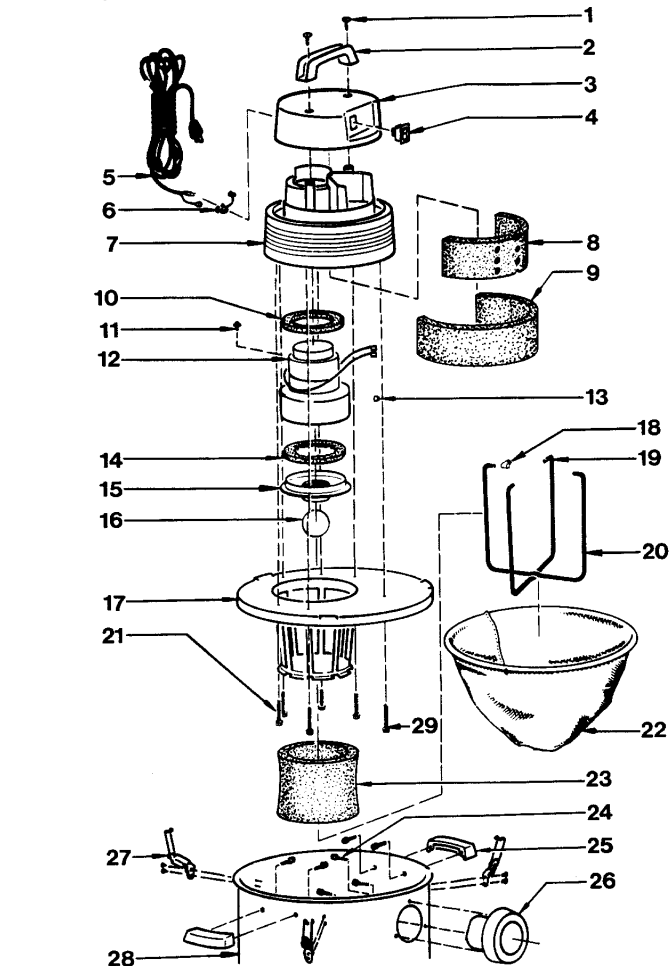

Catalog #: 900-55, 900-56

- 1 NLA Screw
- 2 SV-12919056 Handle
- 3 SV-12918058 Motor Housing Cover
- 4 SV-82302001 Switch
- 5 SV-1290400 Foam Motor Housing, inner
- 6 SV-12905006 Foam Motor Housing, outer
- 7 SV-04214961 Power Cord
- 8 SV-34004994 Strain Relief Bushing
- 9 SV-12912051 Motor Housing
- 10 SV-20708 Upper Motor Gasket
- 11 NLA Ground Screw
- 12 SV-62515002 Motor
- 13 NLA Wire Nut
- 14 SV-20716 Lower Motor Gasket
- 15 SV-88607 Grid Plate
- 16 SV-00811 Ball Float
- 17 SV-8550101 Latch
- 18 SV-89658207 Lid Cage & Latch Assembly
- 19 NLA Screw
- 20 SV-30045009 Wire Cage Clip
- 21 SV-30038012 Wire Cage Half
- 22 SV-30039010 Wire Cage Half
- 23 SV-90637 Full Cloth Filter
- 24 SV-90585 Foam Filter Sleeve
- 25 NLA Screw
- 26 SV-2172007 Inlet Fitting
- 27 SV-1041797 Tank Assembly, 900-55
- 27 SV-1041997 Tank Assembly, 900-56
- 28 SV-2133004 Dolly Frame
- 29 SV-67720003 Caster
- 30 SV-2132800 Clevis Pin
- 31 SV-2132900 Wheel
- 32 SV-2133200 Axle

PHONE: 1-800-822-7467 FAX: 847-647-0534 E-MAIL: sales@hescoinc.com WEB: www.hescoinc.com

SHOP VAC INDUSTRIAL

Model: 900, 9000A

Catalog #: 900-60, 900-70

- 1 NLA Screw
- 2 SV-12919056 Handle
- 3 SV-12918058 Motor Housing Cover
- 4 SV-82302001 Switch
- 5 SV-04214961 Power Cord
- 6 SV-34004994 Strain Relief Bushing
- 7 SV-12912051 Motor Housing
- 8 SV-12904 Foam Motor Housing, inner
- 9 SV-12905006 Foam Motor Housing, outer
- 10 SV-20708 Upper Motor Gasket
- 11 NLA Ground Screw
- 12 SV-62515002 Motor
- 13 NLA Wire Nut
- 14 SV-20716 Lower Motor Gasket
- 15 SV-88607 Grid Plate
- 16 SV-00811 Ball Float
- 17 SV-89883003 Lid Cage
- 18 SV-30045009 Wire Cage Clip
- 19 SV-30038012 Wire Cage Half
- 20 SV-30039010 Wire Cage Half
- 21 NLA Screw
- 22 SV-906388 Full Cloth Filter
- 23 SV-90585 Foam Filter Sleeve
- 24 NLA Screw
- 25 SV-93554 Handle Package
- 26 SV-21720 Inlet Fitting
- 27 SV-01400 Buckle
- 28 SV-51017978 Tank Assembly