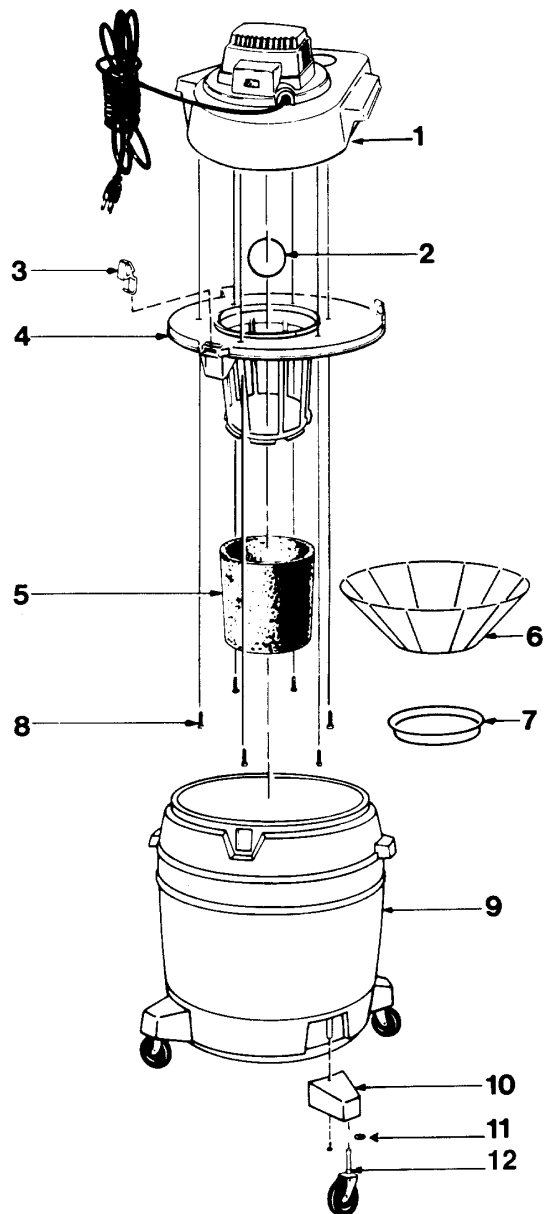

SHOP VAC INDUSTRIAL

Model: 8040

Catalog #: 870-30, 870-45

Catalog #: 870-35, 870-40, 870-42, 870-44

- 1 SV-8105197 Power Unit Assembly
- 2 SV-00811 Ball Float
- 3 SV-93551968 Latch
- 4 SV-89887 Lid Cage & Latch Assembly
- 5 SV-90585 Foam Filter Sleeve
- 6 SV-90113 Super Performance Filter Disc
- 7 SV-30065007 Mounting Ring
- 8 NLA Screw
- 9 SV-10424976 Tank Assembly
- 10 SV-93551968 Handle Package, 2 handles, 4 screws

- 1 SV-8105197 Power Unit Assembly
- 2 SV-00811 Ball Float
- 3 SV-8550101 Latch
- 4 SV-89887 Lid Cage & Latch Assembly
- 5 SV-90585 Foam Filter Sleeve
- 6 SV-90113 Super Performance Filter Disc
- 7 SV30065007 Mounting Ring
- 8 NLA Screw
- 9 SV-85762979 Tank Assembly (12 gal.)
- 9 SV-85763977 Tank Assembly (16 gal.)
- 9 SV-85782977 Tank Assembly (20 gal.)
- 9 SV-85783975 Tank Assembly (25 gal.)
- 10 SV-85620029 Caster Foot
- 10 SV-4900396 Caster Foot, 870-42, 870-44
- 11 SV-07043995 Flatwasher
- 12 SV-4900096 Casters, 4 pack
- 12 SV-42003962 Casters, 4 pack, 870-42, 870-44

Catalog #: 852-04

- 1 NLA Head Assembly
- 2 NLA Retaining Ring
- 3 SV-83234005 Exhaust O-Ring
- 4 NLA Switch
- 5 SV-83210005 Upper Gasket
- 6 SV-17008996 Ground Screw
- 7 SV-83208009 Motor Support Plate
- 8 SV-56300007 Lower Gasket
- 9 NLA Screw
- 10 SV-62510003 Motor
- 11 SV-90319 Cartridge Filter
- 12 SV-34004994 Strain Relief Bushing
- 13 SV-04226965 Cordset
- 14 SV-42049965 Wall Bracket Pkg
- 15 SV-00449 Exhaust Fitting
- 16 SV-83204008 Clamp Post
- 17 SV-03010998 Rivet
- 18 SV-05001995 Wire Nut
- 19 NLA Canister Assy, w/ inlet, clamps & wall clip
- 20 NLA Screw