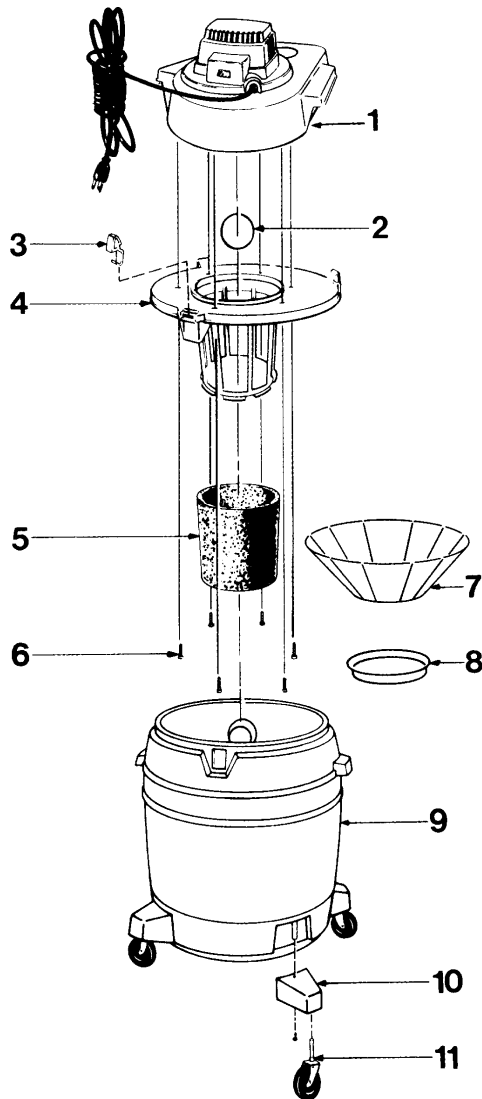

SHOP VAC INDUSTRIAL

Model: 8040, 852/B

Catalog #: 870-71, 870-72, 870-73, 870-74