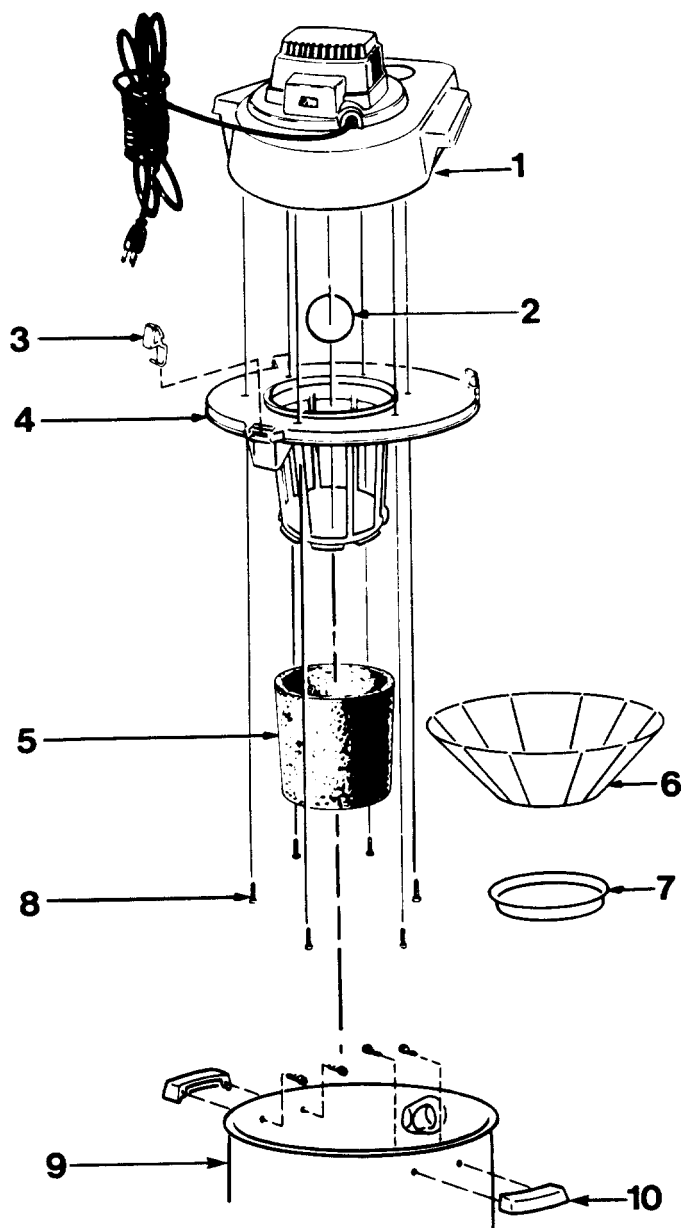

SHOP VAC INDUSTRIAL

Model: 8040

Catalog #: 870-30, 870-45

Catalog #: 870-35, 870-40, 870-42, 870-44

- 1 SV-8105197 Power Unit Assembly
- 2 SV-00811 Ball Float
- 3 SV-93551968 Latch
- 4 SV-89887 Lid Cage & Latch Assembly
- 5 SV-90585 Foam Filter Sleeve
- 6 SV-90113 Super Performance Filter Disc
- 7 SV-30065007 Mounting Ring
- 8 NLA Screw
- 9 SV-10424976 Tank Assembly
- 10 SV-93551968 Handle Package, 2 handles, 4 screws

- 1 SV-8105197 Power Unit Assembly
- 2 SV-00811 Ball Float
- 3 SV-8550101 Latch
- 4 SV-89887 Lid Cage & Latch Assembly
- 5 SV-90585 Foam Filter Sleeve
- 6 SV-90113 Super Performance Filter Disc
- 7 SV30065007 Mounting Ring
- 8 NLA Screw
- 9 SV-85762979 Tank Assembly (12 gal.)
- 9 SV-85763977 Tank Assembly (16 gal.)
- 9 SV-85782977 Tank Assembly (20 gal.)
- 9 SV-85783975 Tank Assembly (25 gal.)
- 10 SV-85620029 Caster Foot
- 10 SV-4900396 Caster Foot, 870-42, 870-44
- 11 SV-07043995 Flatwasher
- 12 SV-4900096 Casters, 4 pack
- 12 SV-42003962 Casters, 4 pack, 870-42, 870-44

Catalog #: 852-04

- 1 NLA Head Assembly
- 2 NLA Retaining Ring
- 3 SV-83234005 Exhaust O-Ring
- 4 NLA Switch
- 5 SV-83210005 Upper Gasket
- 6 SV-17008996 Ground Screw
- 7 SV-83208009 Motor Support Plate
- 8 SV-56300007 Lower Gasket
- 9 NLA Screw
- 10 SV-62510003 Motor
- 11 SV-90319 Cartridge Filter
- 12 SV-34004994 Strain Relief Bushing
- 13 SV-04226965 Cordset
- 14 SV-42049965 Wall Bracket Pkg
- 15 SV-00449 Exhaust Fitting
- 16 SV-83204008 Clamp Post
- 17 SV-03010998 Rivet
- 18 SV-05001995 Wire Nut
- 19 NLA Canister Assy, w/ inlet, clamps & wall clip
- 20 NLA Screw