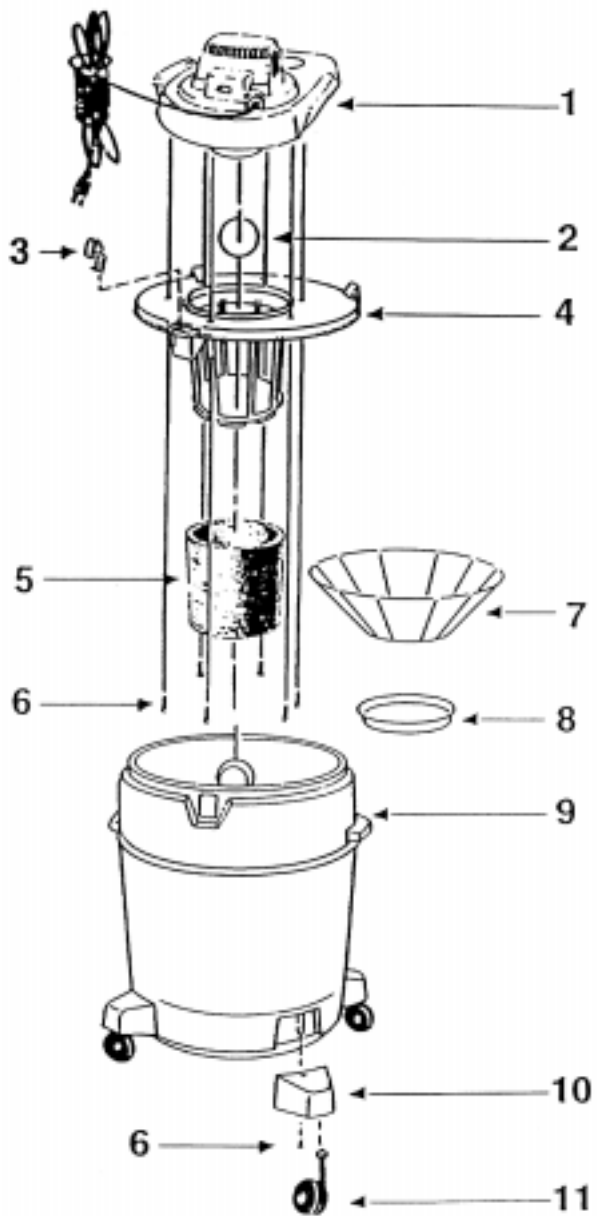

SHOP VAC DOMESTIC

Model: 7020

- 1 SV-8105097 Power Unit Assembly
- 2 SV-00811 Ball Float
- 3 SV-8550101 Lid Latch
- 4 SV-89210140 Lid Cage & Latch Assy
- 5 SV-90585 Foam Sleeve
- 6 SV-15039993 Screw
- 7 SV-90107 Paper Filter, 3 pk
- 8 SV-30065007 Filter Ring
- 9 SV-8482797 Tank Assy, 5 gallon
- 9 SV-8482897 Tank Assy, 6 gallon
- 10 SV-85815009 Caster Foot
- 11 SV-42043968 Caster, 4 pk

STANDARD ATTACHMENTS

- 1^{1/4}" Hose with extension nozzle, 7 ft
- 1^{1/4}" extension wands (2)
- 10" wet/dry nozzle
- 10" squeegee insert

SHOP VAC DOMESTIC

Model: 7025

- 1 SV-86138971 Power Unit Assembly
- 2 SV-00811 Ball Float
- 3 SV-8550101 Lid Latch
- 4 SV-89210140 Lid Cage & Latch Assy, 6 gallon
- 4 SV-89657142 Lid Cage & Latch Assy, 10 gallon
- 5 SV-90585 Foam Sleeve
- 6 SV-15039993 Screw
- 7 SV-90107 Paper Filter, 3 pk
- 8 SV-30065007 Filter Ring
- 9 SV-8482897 Tank Assy, 6 gallon
- 9 SV-84941970 Tank Assy, 10 gallon
- 10 SV-85815009 Caster Foot, 6 gallon
- 10 SV-8565000 Caster Foot, 10 gallon
- 11 SV-8565500 Caster Retainer
- 11 SV-42043968 Caster, 4 pk, 6 gallon
- 11 SV-42042 Caster, 4 pk, 10 gallon

STANDARD ATTACHMENTS

- 1^{1/4}" Hose with extension nozzle, 7 ft
- 1^{1/4}" extension wands (2)
- 10" wet/dry nozzle
- 10" squeegee insert

SHOP VAC DOMESTIC

Model: 7030

- 1 SV-86138971 Power Unit Assembly
- 2 SV-00811 Ball Float
- 3 SV-8550101 Lid Latch
- 4 SV-89210140 Lid Cage & Latch Assy, 6 gallon
- 4 SV-89657142 Lid Cage & Latch Assy, 10/12 gallon
- 5 SV-90585 Foam Sleeve
- 6 SV-15039993 Screw
- 7 SV-90107 Paper Filter, 3 pk
- 8 SV-30065007 Filter Ring
- 9 SV-8482897 Tank Assy, 6 gallon
- 9 SV-84941970 Tank Assy, 10 gallon
- 9 SV-8494297 Tank Assy, 12 gallon
- 10 SV-85815009 Caster Foot, 6 gallon
- 10 SV-8565000 Caster Foot, 10 gallon
- 11 SV-8565500 Caster Retainer
- 11 SV-42043968 Caster, 4 pk, 6 gallon
- 11 SV-42042 Caster, 4 pk, 10/12 gallon