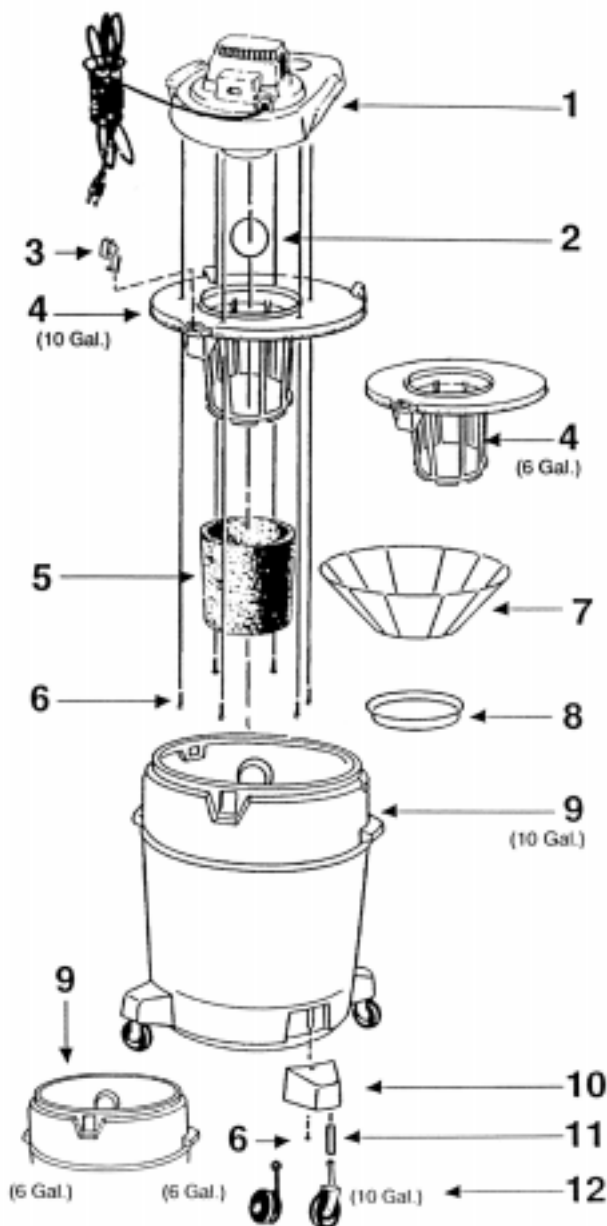

SHOP VAC DOMESTIC

Model: 7020

- 1 SV-8105097 Power Unit Assembly
- 2 SV-00811 Ball Float
- 3 SV-8550101 Lid Latch
- 4 SV-89210140 Lid Cage & Latch Assy
- 5 SV-90585 Foam Sleeve
- 6 SV-15039993 Screw
- 7 SV-90107 Paper Filter, 3 pk
- 8 SV-30065007 Filter Ring
- 9 SV-8482797 Tank Assy, 5 gallon
- 9 SV-8482897 Tank Assy, 6 gallon
- 10 SV-85815009 Caster Foot
- 11 SV-42043968 Caster, 4 pk

STANDARD ATTACHMENTS

- 1^{1/4}" Hose with extension nozzle, 7 ft
- 1^{1/4}" extension wands (2)
- 10" wet/dry nozzle
- 10" squeegee insert

SHOP VAC DOMESTIC

Model: 7025

- 1 SV-86138971 Power Unit Assembly
- 2 SV-00811 Ball Float
- 3 SV-8550101 Lid Latch
- 4 SV-89210140 Lid Cage & Latch Assy, 6 gallon
- 4 SV-89657142 Lid Cage & Latch Assy, 10 gallon
- 5 SV-90585 Foam Sleeve
- 6 SV-15039993 Screw
- 7 SV-90107 Paper Filter, 3 pk
- 8 SV-30065007 Filter Ring
- 9 SV-8482897 Tank Assy, 6 gallon
- 9 SV-84941970 Tank Assy, 10 gallon
- 10 SV-85815009 Caster Foot, 6 gallon
- 10 SV-8565000 Caster Foot, 10 gallon
- 11 SV-8565500 Caster Retainer
- 11 SV-42043968 Caster, 4 pk, 6 gallon
- 11 SV-42042 Caster, 4 pk, 10 gallon

STANDARD ATTACHMENTS

- 1^{1/4}" Hose with extension nozzle, 7 ft
- 1^{1/4}" extension wands (2)
- 10" wet/dry nozzle
- 10" squeegee insert

SHOP VAC DOMESTIC

Model: 7030

- 1 SV-86138971 Power Unit Assembly
- 2 SV-00811 Ball Float
- 3 SV-8550101 Lid Latch
- 4 SV-89210140 Lid Cage & Latch Assy, 6 gallon
- 4 SV-89657142 Lid Cage & Latch Assy, 10/12 gallon
- 5 SV-90585 Foam Sleeve
- 6 SV-15039993 Screw
- 7 SV-90107 Paper Filter, 3 pk
- 8 SV-30065007 Filter Ring
- 9 SV-8482897 Tank Assy, 6 gallon
- 9 SV-84941970 Tank Assy, 10 gallon
- 9 SV-8494297 Tank Assy, 12 gallon
- 10 SV-85815009 Caster Foot, 6 gallon
- 10 SV-8565000 Caster Foot, 10 gallon
- 11 SV-8565500 Caster Retainer
- 11 SV-42043968 Caster, 4 pk, 6 gallon
- 11 SV-42042 Caster, 4 pk, 10/12 gallon