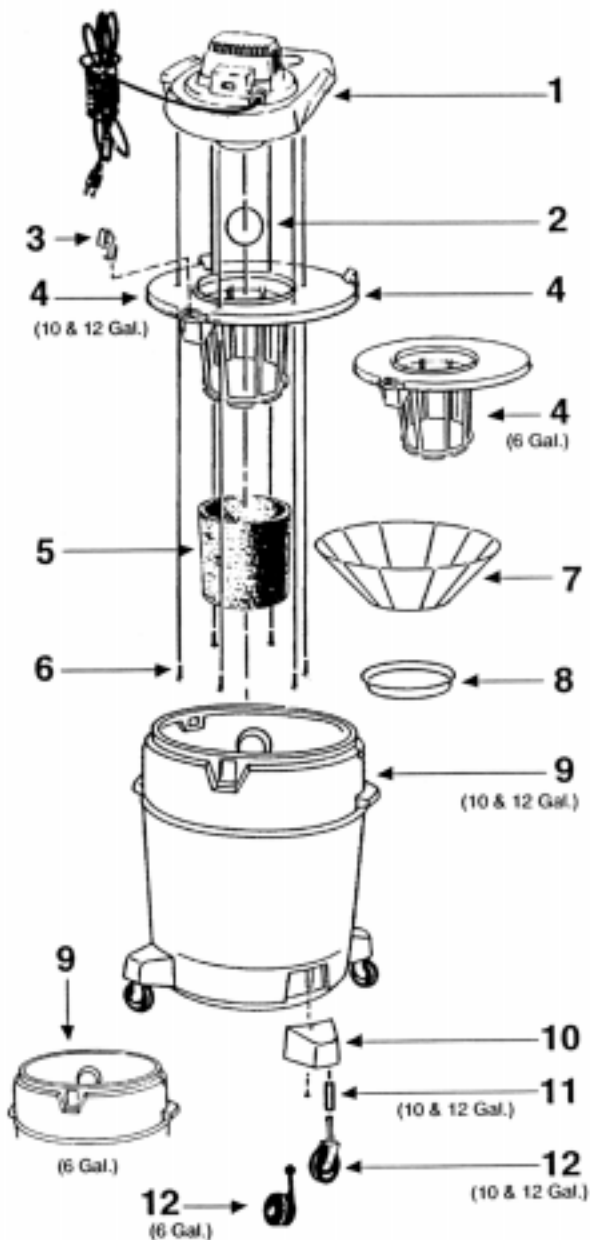

STANDARD ATTACHMENTS

- 1^{1/4}" Hose with extension nozzle, 7 ft
- 1^{1/4}" extension wands (2)
- 10" wet/dry nozzle
- 10" squeegee insert

SHOP VAC DOMESTIC

Model: 7025

- 1 SV-86138971 Power Unit Assembly
- 2 SV-00811 Ball Float
- 3 SV-8550101 Lid Latch
- 4 SV-89210140 Lid Cage & Latch Assy, 6 gallon
- 4 SV-89657142 Lid Cage & Latch Assy, 10 gallon
- 5 SV-90585 Foam Sleeve
- 6 SV-15039993 Screw
- 7 SV-90107 Paper Filter, 3 pk
- 8 SV-30065007 Filter Ring
- 9 SV-8482897 Tank Assy, 6 gallon
- 9 SV-84941970 Tank Assy, 10 gallon
- 10 SV-85815009 Caster Foot, 6 gallon
- 10 SV-8565000 Caster Foot, 10 gallon
- 11 SV-8565500 Caster Retainer
- 11 SV-42043968 Caster, 4 pk, 6 gallon
- 11 SV-42042 Caster, 4 pk, 10 gallon

STANDARD ATTACHMENTS

- 1^{1/4}" Hose with extension nozzle, 7 ft
- 1^{1/4}" extension wands (2)
- 10" wet/dry nozzle
- 10" squeegee insert

SHOP VAC DOMESTIC

Model: 7030

- 1 SV-86138971 Power Unit Assembly
- 2 SV-00811 Ball Float
- 3 SV-8550101 Lid Latch
- 4 SV-89210140 Lid Cage & Latch Assy, 6 gallon
- 4 SV-89657142 Lid Cage & Latch Assy, 10/12 gallon
- 5 SV-90585 Foam Sleeve
- 6 SV-15039993 Screw
- 7 SV-90107 Paper Filter, 3 pk
- 8 SV-30065007 Filter Ring
- 9 SV-8482897 Tank Assy, 6 gallon
- 9 SV-84941970 Tank Assy, 10 gallon
- 9 SV-8494297 Tank Assy, 12 gallon
- 10 SV-85815009 Caster Foot, 6 gallon
- 10 SV-8565000 Caster Foot, 10 gallon
- 11 SV-8565500 Caster Retainer
- 11 SV-42043968 Caster, 4 pk, 6 gallon
- 11 SV-42042 Caster, 4 pk, 10/12 gallon

STANDARD ATTACHMENTS

- 1^{1/4}" Hose with extension nozzle, 7 ft
- 1^{1/4}" extension wands (2)
- 10" wet/dry nozzle
- 10" squeegee insert