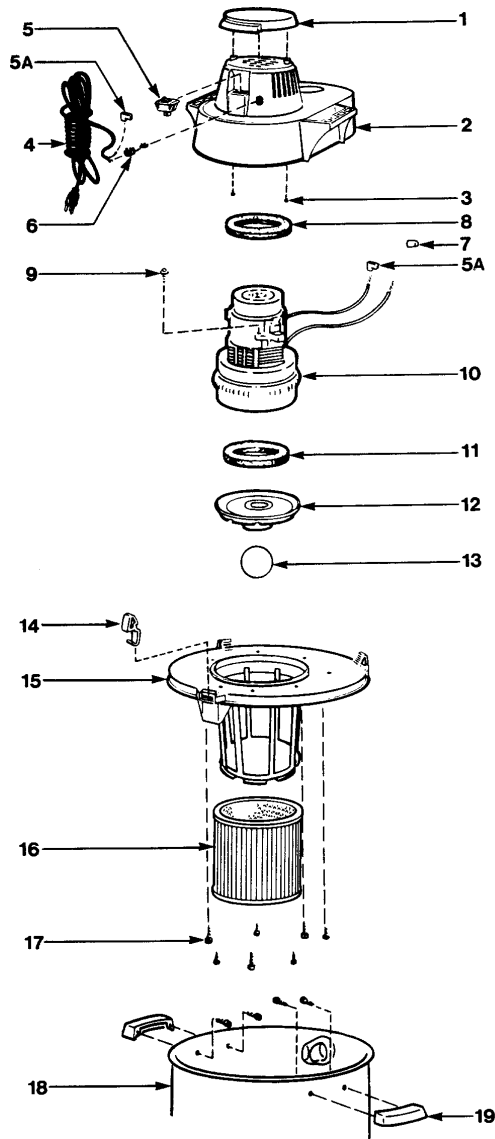

Catalog #:
610-19,
610-20

- 1 SV-85550 Cover
- 2 SV-88525 Motor Housing
- 3 NLA Screw
- 4 SV-04807996 Power Cord
- 5 SV-82303 Switch
- 5A SV-68003995 1/4" Fully Insulated Female Flag Terminal
- 6 SV-34004994 Strain Relief Bushing
- 7 NLA Wire Nut
- 8 SV-20700001 Upper Motor Gasket
- 9 NLA Ground Screw
- 10 L-11941400 Motor
- 11 SV-20716 Lower Motor Gasket
- 12 SV-88607 Grid Plate
- 13 SV-00811 Ball Float
- 14 SV-8550101 Lid Latch
- 15 SV-89887 Lid Cage & Latch Assembly
- 16 SV-90113 Super Performance Filter Disc
- 17 SV-90585 Foam Filter Sleeve
- 18 SV-30065007 Mounting Ring
- 19 NLA Screw
- 20 SV-85763977 Tank Assembly (16 gal)
- 20 SV-85782977 Tank Assembly (20 gal)
- 21 SV-4900396 Caster Foot (16 gal)
- 21 SV-85620029 Caster Foot (20 gal)
- 22 SV-42003962 Casters (4 pk) 16 gal
- 22 SV-42016964 Casters (4 pk) 20 gal
- 23 NLA Screw
- 24 SV-0704399 Plastic Washer (20 gal)

PHONE: 1-800-822-7467 FAX: 847-647-0534 E-MAIL: sales@hescoinc.com WEB: www.hescoinc.com

SHOP VAC INDUSTRIAL

Model: 610

Catalog #:
610-50,
610-60

- 1 SV-85550 Cover
- 2 SV-88525 Motor Housing
- 3 NLA Screw
- 4 MP-503 Power Cord (R)
- 5 SV-82303 Switch
- 5A SV-24017998 1/4" Fully Insulated Female Flag Terminal
- 6 SV-34004994 Strain Relief Bushing
- 7 NLA Wire Nut
- 8 SV-20700001 Upper Motor Gasket
- 9 NLA Ground Screw
- 10 L-11941400 Motor
- 11 SV-20716 Lower Motor Gasket
- 12 SV-88607 Grid Plate
- 13 SV-00811 Ball Float
- 14 SV-8550101 Lid Latch
- 15 SV-89887 Lid Cage & Latch Assembly
- 16 SV-90304 Cartridge Filter
- 17 NLA Screw
- 18 SV-10422970 Tank Assembly, w/ inlet, stainless steel
- 18 SV-10429975 Tank Assembly, w/ inlet, painted
- 19 SV-93551968 Handle Pkg, 2 handles, 4 screws
- SV-90585 Foam Filter Sleeve