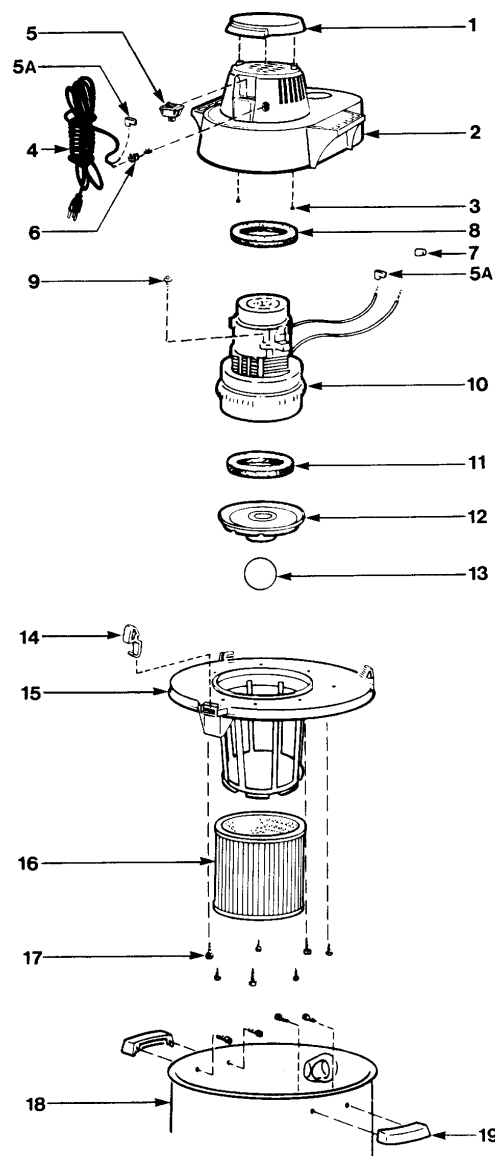

PHONE: 1-800-822-7467 FAX: 847-647-0534 E-MAIL: sales@hescoinc.com WEB: www.hescoinc.com

SHOP VAC INDUSTRIAL

Model: 610

Catalog #:
610-50,
610-60

- 1 SV-85550 Cover
- 2 SV-88525 Motor Housing
- 3 NLA Screw
- 4 MP-503 Power Cord (R)
- 5 SV-82303 Switch
- 5A SV-24017998 1/4" Fully Insulated Female Flag Terminal
- 6 SV-34004994 Strain Relief Bushing
- 7 NLA Wire Nut
- 8 SV-20700001 Upper Motor Gasket
- 9 NLA Ground Screw
- 10 L-11941400 Motor
- 11 SV-20716 Lower Motor Gasket
- 12 SV-88607 Grid Plate
- 13 SV-00811 Ball Float
- 14 SV-8550101 Lid Latch
- 15 SV-89887 Lid Cage & Latch Assembly
- 16 SV-90304 Cartridge Filter
- 17 NLA Screw
- 18 SV-10422970 Tank Assembly, w/ inlet, stainless steel
- 18 SV-10429975 Tank Assembly, w/ inlet, painted
- 19 SV-93551968 Handle Pkg, 2 handles, 4 screws
- SV-90585 Foam Filter Sleeve

Catalog #:
610-65

- 1 SV-85550 Cover
- 2 SV-88525 Motor Housing
- 3 NLA Screw
- 4 SV-04214961 Power Cord
- 5 SV-82303 Switch
- 5A SV-24017998 1/4" Fully Insulated Female Flag Terminal
- 6 SV-34004994 Strain Relief Bushing
- 7 NLA Wire Nut
- 8 SV-20700001 Upper Motor Gasket
- 9 NLA Ground Screw
- 10 L-11941400 Motor
- 11 SV-20716 Lower Motor Gasket
- 12 SV-88607 Grid Plate
- 13 SV-00811 Ball Float
- 14 SV-8550101 Lid Latch
- 15 SV-89887 Lid Cage & Latch Assembly
- 16 SV-90304 Cartridge Filter
- 17 NLA Screw
- 18 SV-10429975 Tank Assembly, w/ inlet, painted
- 19 SV-93551968 Handle Pkg, 2 handles, 4 screws
- SV-90585 Foam Filter Sleeve