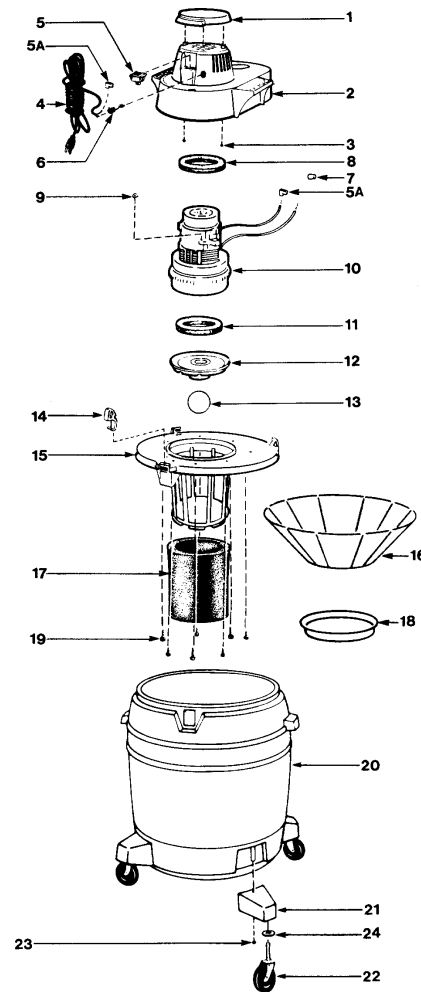

SHOP VAC INDUSTRIAL

Model: 610

Catalog #:
610-16

- 1 SV-85550 Cover
- 2 SV-88525 Motor Housing
- 3 NLA Screw
- 4 SV-04807996 Power Cord
- 5 SV-82303 Switch
- 5A SV-24017998 1/4" Fully Insulated Female Flag Terminal
- 6 SV-34004994 Strain Relief Bushing
- 7 NLA Wire Nut
- 8 SV-20700001 Upper Motor Gasket
- 9 NLA Ground Screw
- 10 L-11941400 Motor (R)
- 11 SV-20716 Lower Motor Gasket
- 12 SV-88607 Grid Plate
- 13 SV-00811 Ball Float
- 14 SV-8550101 Lid Latch
- 15 SV-89887 Lid Cage & Latch Assembly (16 gal)
- 16 NLA Cartridge Filter
- 17 NLA Screw
- 18 SV-85736973 Tank Assembly (16 gal)
- 19 SV-4900396 Caster Foot
- 20 SV-42003962 Casters (4 pk)
- 21 NLA Screw

Catalog #:
610-19,
610-20

- 1 SV-85550 Cover
- 2 SV-88525 Motor Housing
- 3 NLA Screw
- 4 SV-04807996 Power Cord
- 5 SV-82303 Switch
- 5A SV-68003995 1/4" Fully Insulated Female Flag Terminal
- 6 SV-34004994 Strain Relief Bushing
- 7 NLA Wire Nut
- 8 SV-20700001 Upper Motor Gasket
- 9 NLA Ground Screw
- 10 L-11941400 Motor
- 11 SV-20716 Lower Motor Gasket
- 12 SV-88607 Grid Plate
- 13 SV-00811 Ball Float
- 14 SV-8550101 Lid Latch
- 15 SV-89887 Lid Cage & Latch Assembly
- 16 SV-90113 Super Performance Filter Disc
- 17 SV-90585 Foam Filter Sleeve
- 18 SV-30065007 Mounting Ring
- 19 NLA Screw
- 20 SV-85763977 Tank Assembly (16 gal)
- 20 SV-85782977 Tank Assembly (20 gal)
- 21 SV-4900396 Caster Foot (16 gal)
- 21 SV-85620029 Caster Foot (20 gal)
- 22 SV-42003962 Casters (4 pk) 16 gal
- 22 SV-42016964 Casters (4 pk) 20 gal
- 23 NLA Screw
- 24 SV-0704399 Plastic Washer (20 gal)