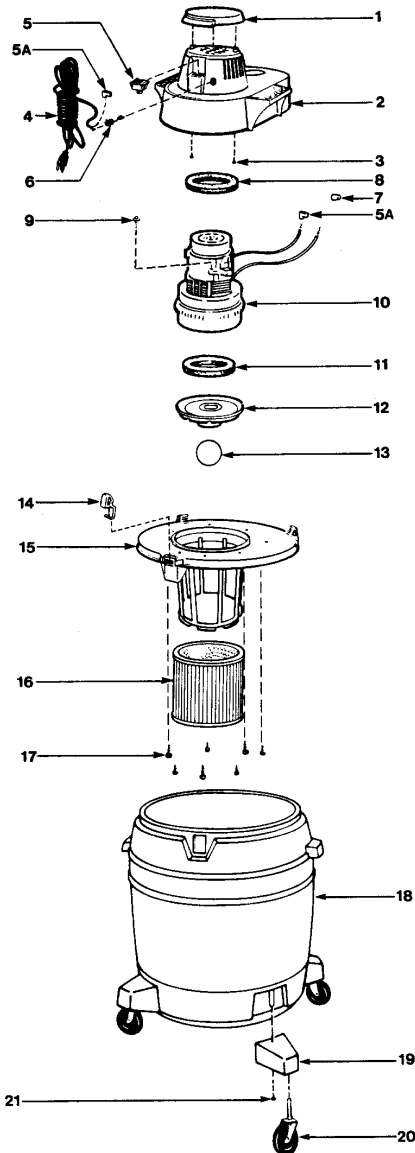

SHOP VAC INDUSTRIAL

Model: 610

Catalog #:
610-16

- 1 SV-85550 Cover
- 2 SV-88525 Motor Housing
- 3 NLA Screw
- 4 SV-04807996 Power Cord
- 5 SV-82303 Switch
- 5A SV-24017998 1/4" Fully Insulated Female Flag Terminal
- 6 SV-34004994 Strain Relief Bushing
- 7 NLA Wire Nut
- 8 SV-20700001 Upper Motor Gasket
- 9 NLA Ground Screw
- 10 L-11941400 Motor (R)
- 11 SV-20716 Lower Motor Gasket
- 12 SV-88607 Grid Plate
- 13 SV-00811 Ball Float
- 14 SV-8550101 Lid Latch
- 15 SV-89887 Lid Cage & Latch Assembly (16 gal)
- 16 NLA Cartridge Filter
- 17 NLA Screw
- 18 SV-85736973 Tank Assembly (16 gal)
- 19 SV-4900396 Caster Foot
- 20 SV-42003962 Casters (4 pk)
- 21 NLA Screw

Catalog #:
610-19,
610-20

- 1 SV-85550 Cover
- 2 SV-88525 Motor Housing
- 3 NLA Screw
- 4 SV-04807996 Power Cord
- 5 SV-82303 Switch
- 5A SV-68003995 1/4" Fully Insulated Female Flag Terminal
- 6 SV-34004994 Strain Relief Bushing
- 7 NLA Wire Nut
- 8 SV-20700001 Upper Motor Gasket
- 9 NLA Ground Screw
- 10 L-11941400 Motor
- 11 SV-20716 Lower Motor Gasket
- 12 SV-88607 Grid Plate
- 13 SV-00811 Ball Float
- 14 SV-8550101 Lid Latch
- 15 SV-89887 Lid Cage & Latch Assembly
- 16 SV-90113 Super Performance Filter Disc
- 17 SV-90585 Foam Filter Sleeve
- 18 SV-30065007 Mounting Ring
- 19 NLA Screw
- 20 SV-85763977 Tank Assembly (16 gal)
- 20 SV-85782977 Tank Assembly (20 gal)
- 21 SV-4900396 Caster Foot (16 gal)
- 21 SV-85620029 Caster Foot (20 gal)
- 22 SV-42003962 Casters (4 pk) 16 gal
- 22 SV-42016964 Casters (4 pk) 20 gal
- 23 NLA Screw
- 24 SV-0704399 Plastic Washer (20 gal)