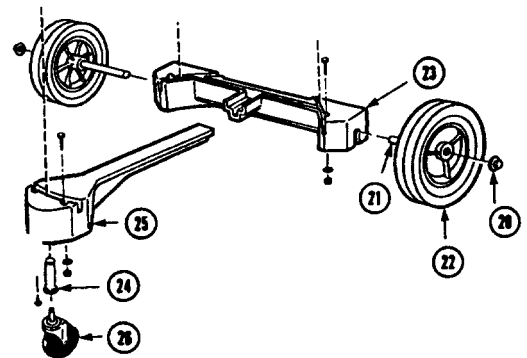

Catalog #:
610-65

- 1 SV-85550 Cover
- 2 SV-88525 Motor Housing
- 3 NLA Screw
- 4 SV-04214961 Power Cord
- 5 SV-82303 Switch
- 5A SV-24017998 1/4" Fully Insulated Female Flag Terminal
- 6 SV-34004994 Strain Relief Bushing
- 7 NLA Wire Nut
- 8 SV-20700001 Upper Motor Gasket
- 9 NLA Ground Screw
- 10 L-11941400 Motor
- 11 SV-20716 Lower Motor Gasket
- 12 SV-88607 Grid Plate
- 13 SV-00811 Ball Float
- 14 SV-8550101 Lid Latch
- 15 SV-89887 Lid Cage & Latch Assembly
- 16 SV-90304 Cartridge Filter
- 17 NLA Screw
- 18 SV-10429975 Tank Assembly, w/ inlet, painted
- 19 SV-93551968 Handle Pkg, 2 handles, 4 screws
- SV-90585 Foam Filter Sleeve

SHOP VAC INDUSTRIAL

Model: 610

Catalog #: 610-88

- 1 SV-85550 Cover
- 2 SV-88525 Motor Housing
- 4 MP-503 Cord, 50 ft, black, 18/3 (R)
- 5 SV-82303 Switch
- 6 SS-35 Strain Relief Bushing, sold ea (R)
- 8 SV-20700001 Motor Gasket, upper
- 10 L-11941400 Motor, (R)
- 11 SV-20716 Motor Gasket, lower
- 12 SV-88607 Grid Plate
- 13 SV-00811 Ball Float
- 15 SV-89887 Lid Cage & Latch Assy
- 16 SV-90304 Cartridge Filter
- 19 SV-93551968 Handle Pkg, 2 handles & 4 screws
- SV-90585 Foam Filter Sleeve
- 20 SV-43002 Cap Nut
- 21 SV-24408 Axle
- 22 SV-24250 Wheel
- 23 SV-93921 Rear Frame
- 24 SV-75405 Caster Socket
- 25 SV-93920 Front Frame
- 26 SV-67736 Caster
- SV-90101 Paper Bags, 5 pack
- SV-230 Paper Bags, 5 pack (R)