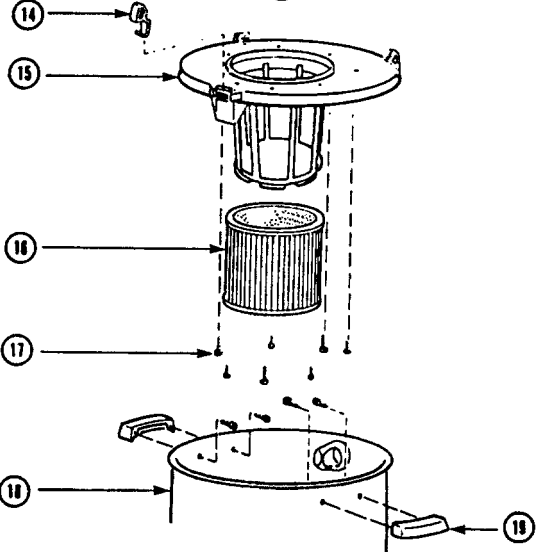

Catalog #:
610-65

- 1 SV-85550 Cover
- 2 SV-88525 Motor Housing
- 3 NLA Screw
- 4 SV-04214961 Power Cord
- 5 SV-82303 Switch
- 5A SV-24017998 1/4" Fully Insulated Female Flag Terminal
- 6 SV-34004994 Strain Relief Bushing
- 7 NLA Wire Nut
- 8 SV-20700001 Upper Motor Gasket
- 9 NLA Ground Screw
- 10 L-11941400 Motor
- 11 SV-20716 Lower Motor Gasket
- 12 SV-88607 Grid Plate
- 13 SV-00811 Ball Float
- 14 SV-8550101 Lid Latch
- 15 SV-89887 Lid Cage & Latch Assembly
- 16 SV-90304 Cartridge Filter
- 17 NLA Screw
- 18 SV-10429975 Tank Assembly, w/ inlet, painted
- 19 SV-93551968 Handle Pkg, 2 handles, 4 screws
- SV-90585 Foam Filter Sleeve

SHOP VAC INDUSTRIAL

Model: 610

Catalog #: 610-88

- 1 SV-85550 Cover
- 2 SV-88525 Motor Housing
- 4 MP-503 Cord, 50 ft, black, 18/3 (R)
- 5 SV-82303 Switch
- 6 SS-35 Strain Relief Bushing, sold ea (R)
- 8 SV-20700001 Motor Gasket, upper
- 10 L-11941400 Motor, (R)
- 11 SV-20716 Motor Gasket, lower
- 12 SV-88607 Grid Plate
- 13 SV-00811 Ball Float
- 15 SV-89887 Lid Cage & Latch Assy
- 16 SV-90304 Cartridge Filter
- 19 SV-93551968 Handle Pkg, 2 handles & 4 screws
- SV-90585 Foam Filter Sleeve
- 20 SV-43002 Cap Nut
- 21 SV-24408 Axle
- 22 SV-24250 Wheel
- 23 SV-93921 Rear Frame
- 24 SV-75405 Caster Socket
- 25 SV-93920 Front Frame
- 26 SV-67736 Caster
- SV-90101 Paper Bags, 5 pack
- SV-230 Paper Bags, 5 pack (R)

Series: 600, 600A, 600S

- NLA Switch
- MP-503 Cord, 50 ft, black (R)
- SV-20700001 Gasket, motor, upper
- SV-85522 Motor & Housing
- SV-20701 Gasket, motor, lower
- NLA Plastic Lid & Filter Cage, 10 gal, 14"
- SV-89500 Motor Mounting Plate
- SV-00811 Ball Float
- SV-90585 Foam Filter Sleeve
- SV-240 Foam Filter Sleeve, (R)
- SV-90101 Paper Filter, 5 pk
- SV-230 Paper Filter, 5 pk (R)