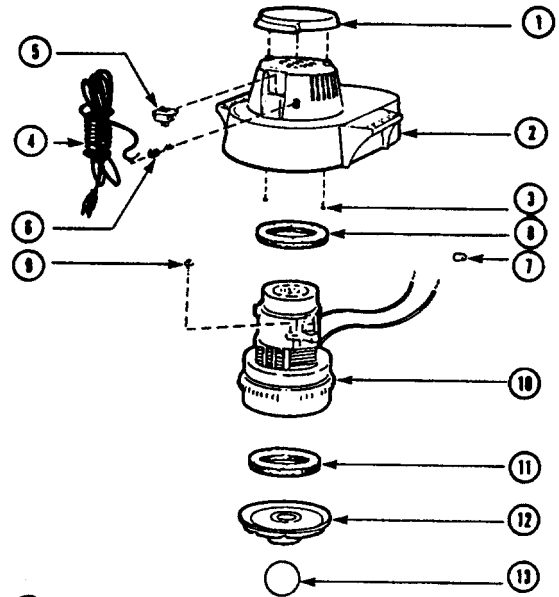

Catalog #:
610-65

- 1 SV-85550 Cover
- 2 SV-88525 Motor Housing
- 3 NLA Screw
- 4 SV-04214961 Power Cord
- 5 SV-82303 Switch
- 5A SV-24017998 1/4" Fully Insulated Female Flag Terminal
- 6 SV-34004994 Strain Relief Bushing
- 7 NLA Wire Nut
- 8 SV-20700001 Upper Motor Gasket
- 9 NLA Ground Screw
- 10 L-11941400 Motor
- 11 SV-20716 Lower Motor Gasket
- 12 SV-88607 Grid Plate
- 13 SV-00811 Ball Float
- 14 SV-8550101 Lid Latch
- 15 SV-89887 Lid Cage & Latch Assembly
- 16 SV-90304 Cartridge Filter
- 17 NLA Screw
- 18 SV-10429975 Tank Assembly, w/ inlet, painted
- 19 SV-93551968 Handle Pkg, 2 handles, 4 screws
- SV-90585 Foam Filter Sleeve

SHOP VAC INDUSTRIAL

Model: 610

Catalog #: 610-88

- 1 SV-85550 Cover
- 2 SV-88525 Motor Housing
- 4 MP-503 Cord, 50 ft, black, 18/3 (R)
- 5 SV-82303 Switch
- 6 SS-35 Strain Relief Bushing, sold ea (R)
- 8 SV-20700001 Motor Gasket, upper
- 10 L-11941400 Motor, (R)
- 11 SV-20716 Motor Gasket, lower
- 12 SV-88607 Grid Plate
- 13 SV-00811 Ball Float
- 15 SV-89887 Lid Cage & Latch Assy
- 16 SV-90304 Cartridge Filter
- 19 SV-93551968 Handle Pkg, 2 handles & 4 screws
- SV-90585 Foam Filter Sleeve
- 20 SV-43002 Cap Nut
- 21 SV-24408 Axle
- 22 SV-24250 Wheel
- 23 SV-93921 Rear Frame
- 24 SV-75405 Caster Socket
- 25 SV-93920 Front Frame
- 26 SV-67736 Caster
- SV-90101 Paper Bags, 5 pack
- SV-230 Paper Bags, 5 pack (R)

Series: 600, 600A, 600S

- NLA Switch
- MP-503 Cord, 50 ft, black (R)
- SV-20700001 Gasket, motor, upper
- SV-85522 Motor & Housing
- SV-20701 Gasket, motor, lower
- NLA Plastic Lid & Filter Cage, 10 gal, 14"
- SV-89500 Motor Mounting Plate
- SV-00811 Ball Float
- SV-90585 Foam Filter Sleeve
- SV-240 Foam Filter Sleeve, (R)
- SV-90101 Paper Filter, 5 pk
- SV-230 Paper Filter, 5 pk (R)