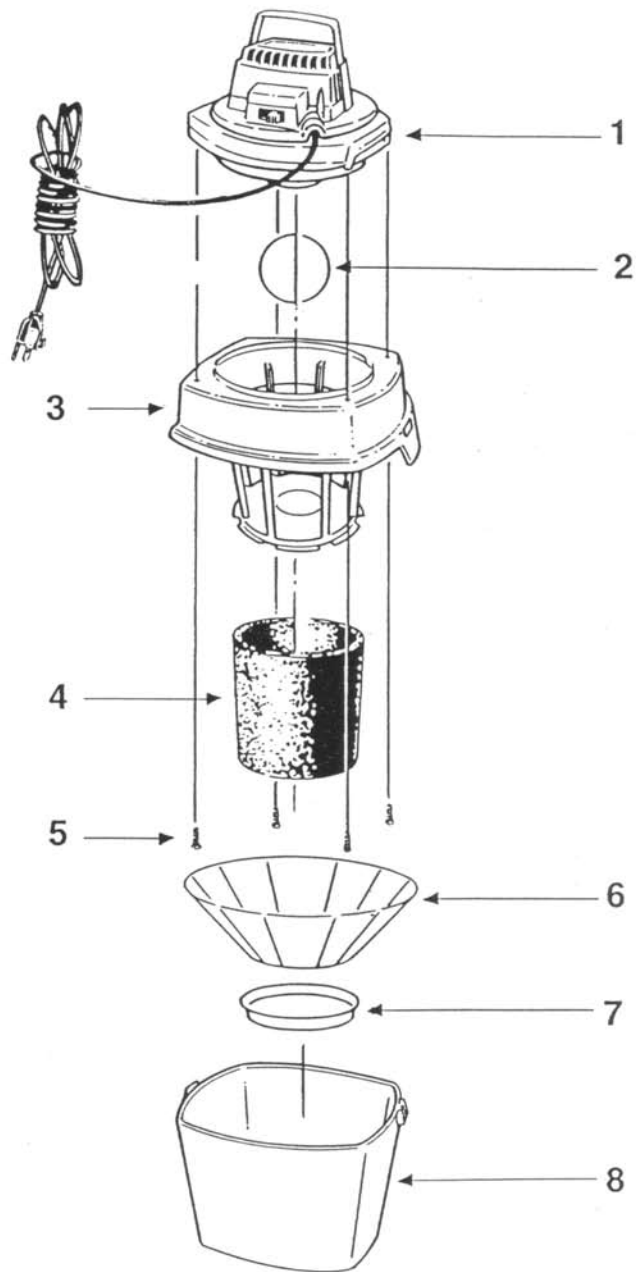

SHOP VAC DOMESTIC

Model: 500A

- 1..... SV-8104097 Power Unit Assembly
- 2..... SV-00811..... Ball Float
- 3..... SV-8550101 Lid Latch
- 4..... SV-8923064 Lid Cage & Latch Assy, 5/6 gal
- 4..... SV-89657142 Lid Cage & Latch Assy, 8 gal
- 5..... SV-90585 Foam Sleeve
- 6..... SV-15039993 Screw
- 7..... SV-90107 Paper Filter, 3 pk
- 8..... SV-30065007 Filter Ring
- 9..... SV-8482797 Tank Assy, 5 gallon
- 9..... SV-8482897 Tank Assy, 6 gallon
- 9..... SV-8494097 Tank Assy, 8 gallon
- 10..... SV-85815009 Caster Foot, 5/6 gallon
- 11..... SV-4201796 Caster, 4 pk, 5/6 gallon
- 11..... SV-8565500 Caster retainer, 5/6 gallon
- 11..... SV-42042 Caster, 4 pk, 8 gallon

SHOP VAC DOMESTIC

Model: 500M

- 1..... SV-8104097 Power Unit Assembly
- 2..... SV-00811..... Ball Float
- 3..... SV- 3180500 Lid Cage Assy
- 4..... SV-90585 Foam Sleeve
- 5..... SV-15039993 Screw
- 6..... SV-90107 Paper Filter, 3 pk
- 7..... SV-30065007 Filter Ring
- 8..... SV-3150109 Tank

STANDARD ATTACHMENTS

- 1 1/4" Hose, 4 ft
- 1 1/4" Gulper Nozzle
- 1 1/4" Crevice Tool
- Tool Holder
- Wall Bracket