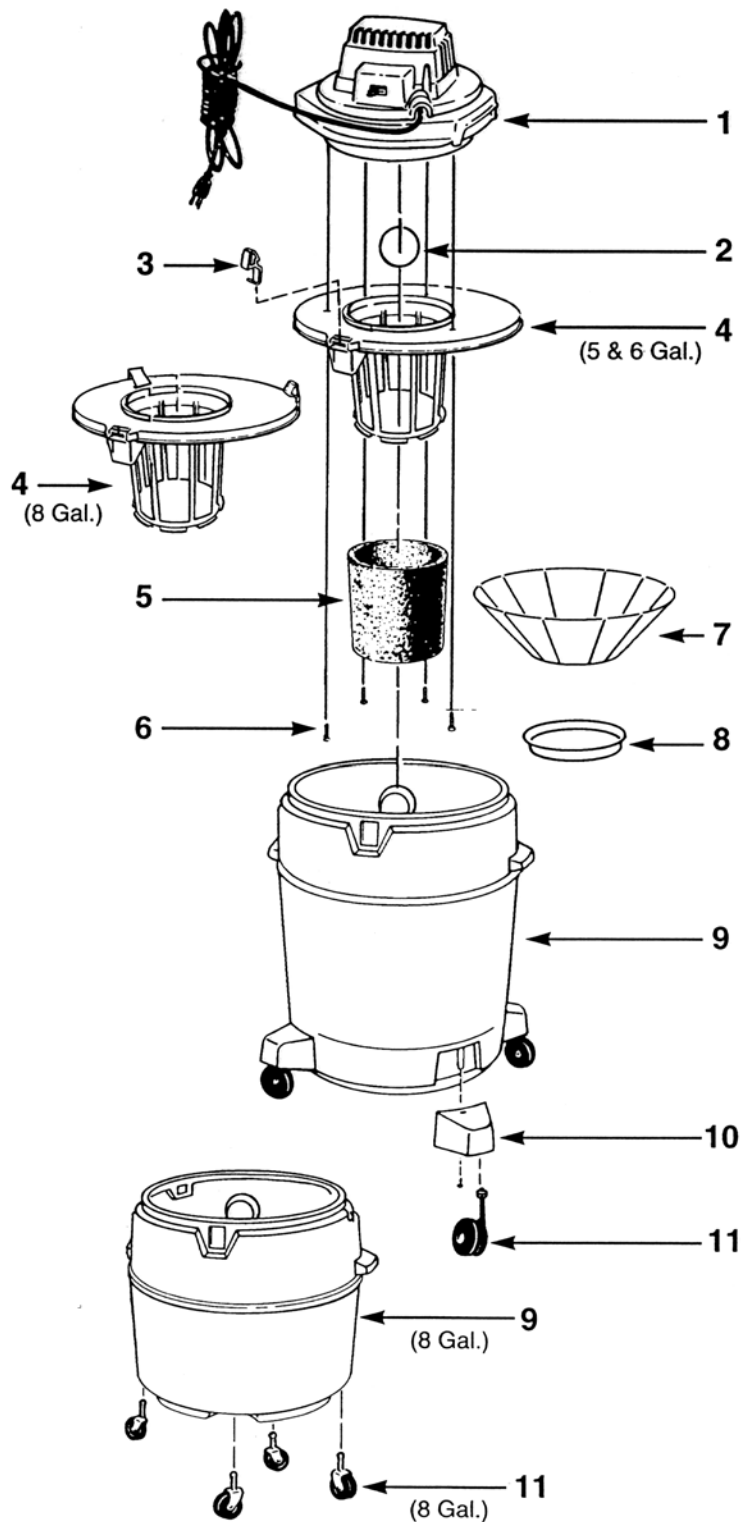

SHOP VAC DOMESTIC

Model: 500A

- 1..... SV-8104097 Power Unit Assembly
- 2..... SV-00811..... Ball Float
- 3..... SV-8550101 Lid Latch
- 4..... SV-8923064 Lid Cage & Latch Assy, 5/6 gal
- 4..... SV-89657142 Lid Cage & Latch Assy, 8 gal
- 5..... SV-90585 Foam Sleeve
- 6..... SV-15039993 Screw
- 7..... SV-90107 Paper Filter, 3 pk
- 8..... SV-30065007 Filter Ring
- 9..... SV-8482797 Tank Assy, 5 gallon
- 9..... SV-8482897 Tank Assy, 6 gallon
- 9..... SV-8494097 Tank Assy, 8 gallon
- 10..... SV-85815009 Caster Foot, 5/6 gallon
- 11..... SV-4201796 Caster, 4 pk, 5/6 gallon
- 11..... SV-8565500 Caster retainer, 5/6 gallon
- 11..... SV-42042 Caster, 4 pk, 8 gallon

SHOP VAC DOMESTIC

Model: 500M

- 1..... SV-8104097 Power Unit Assembly
- 2..... SV-00811..... Ball Float
- 3..... SV- 3180500 Lid Cage Assy
- 4..... SV-90585 Foam Sleeve
- 5..... SV-15039993 Screw
- 6..... SV-90107 Paper Filter, 3 pk
- 7..... SV-30065007 Filter Ring
- 8..... SV-3150109 Tank

STANDARD ATTACHMENTS

- 1 1/4" Hose, 4 ft
- 1 1/4" Gulper Nozzle
- 1 1/4" Crevice Tool
- Tool Holder
- Wall Bracket