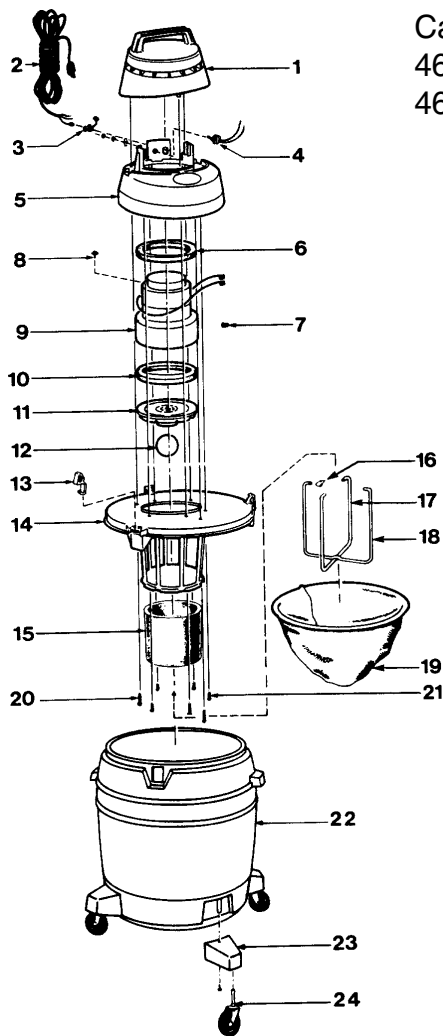

SHOP VAC INDUSTRIAL

Model: 464A

Catalog #:
464-36,
464-37

- 1 SV-5493096 Motor Cover
- 2 SV-04219960 Power Cord
- 3 SV-34004994 Strain Relief
- 4 SV-01002 Switch
- 5 SV-54611009 Motor Housing
- 6 SV-20700001 Upper Motor Gasket
- 7 NLA Wire Nut
- 8 NLA Ground Screw
- 9 SV-62508007 Motor
- 10 SV-20716 Lower Motor Gasket
- 11 SV-88607 Grid Plate
- 12 SV-00811 Ball Float
- 13 SV-8550101 Latch
- 14 SV-89657142 Lid Cage & Latch Assembly (6 gal.)
- 14 SV-89887 Lid Cage & Latch Assembly (10 gal.)
- 15 SV-90585 Foam Filter Sleeve
- 16 SV-90113 Super Performance Filter Disc
- 17 NLA Screw
- 18 NLA Screw
- 19 SV-30065007 Mounting Ring
- 20 NLA Screw
- 21 SV-93551968 Handle Package
- 22 SV-21720016 Inlet
- 23 SV-10409977 Tank Assembly (6 gal.)
- 23 SV-10410975 Tank Assembly (10 gal.)

SHOP VAC INDUSTRIAL

Model: 464A

Catalog #:
464-42,
464-44

- 1 SV-5493096 Motor Cover
- 2 NLA Power Cord
- 3 SV-34004994 Strain Relief
- 4 NLA Switch
- 5 SV-54611009 Motor Housing
- 6 SV-20700001 Upper Motor Gasket
- 7 NLA Wire Nut
- 8 NLA Ground Screw
- 9 SV-62508007 Motor
- 10 SV-20716 Lower Motor Gasket
- 11 SV-88607 Grid Plate
- 12 SV-00811 Ball Float
- 13 SV-8550101 Latch
- 14 SV-89887 Lid Cage & Latch Assembly
- 15 SV-90585 Foam Filter Sleeve
- 16 SV-30045009 Wire Cage Clip
- 17 SV-30038012 Wire Cage Half
- 18 SV-30039010 Wire Cage Half
- 19 SV-906388 Full Cloth Filter
- 20 NLA Screw
- 21 NLA Screw
- 22 SV-85762979 Tank Assembly (12 gal.)
- 22 SV-85763977 Tank Assembly (16 gal.)
- 23 SV-4900396 Caster Foot
- 24 SV-42003962 Caster (4 pack)