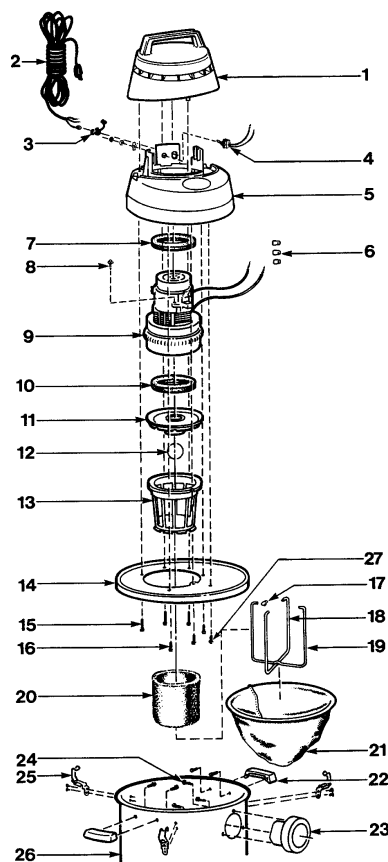

Catalog #:
464-38,
464-39

- 1 SV-5493096 Motor Cover
- 2 SV-04219960 Power Cord
- 3 SV-34004994 Strain Relief
- 4 SV-01002 Switch
- 5 SV-54611009 Motor Housing
- 6 SV-20700001 Upper Motor Gasket
- 7 NLA Wire Nut
- 8 NLA Ground Screw
- 9 SV-62508007 Motor
- 10 SV-20716 Lower Motor Gasket
- 11 SV-88607 Grid Plate
- 12 SV-00811 Ball Float
- 13 SV-8550101 Latch
- 14 SV-89887 Lid Cage & Latch Assembly
- 15 SV-90583 Foam Filter Sleeve
- 16 SV-90113 Super Performance Filter Disc
- 17 NLA Screw
- 18 NLA Screw
- 19 SV-30065007 Mounting Ring
- 20 SV-85762979 Tank Assembly (12 gal.)
- 20 SV-85763977 Tank Assembly (16 gal.)
- 21 SV-42004960 Caster Foot (4 pack)
- 22 SV-42003962 Caster package

SHOP VAC INDUSTRIAL

Model: 464A

Catalog #:
464-42,
464-44

- 1 SV-5493096 Motor Cover
- 2 NLA Power Cord
- 3 SV-34004994 Strain Relief
- 4 NLA Switch
- 5 SV-54611009 Motor Housing
- 6 SV-20700001 Upper Motor Gasket
- 7 NLA Wire Nut
- 8 NLA Ground Screw
- 9 SV-62508007 Motor
- 10 SV-20716 Lower Motor Gasket
- 11 SV-88607 Grid Plate
- 12 SV-00811 Ball Float
- 13 SV-8550101 Latch
- 14 SV-89887 Lid Cage & Latch Assembly
- 15 SV-90585 Foam Filter Sleeve
- 16 SV-30045009 Wire Cage Clip
- 17 SV-30038012 Wire Cage Half
- 18 SV-30039010 Wire Cage Half
- 19 SV-906388 Full Cloth Filter
- 20 NLA Screw
- 21 NLA Screw
- 22 SV-85762979 Tank Assembly (12 gal.)
- 22 SV-85763977 Tank Assembly (16 gal.)
- 23 SV-4900396 Caster Foot
- 24 SV-42003962 Caster (4 pack)