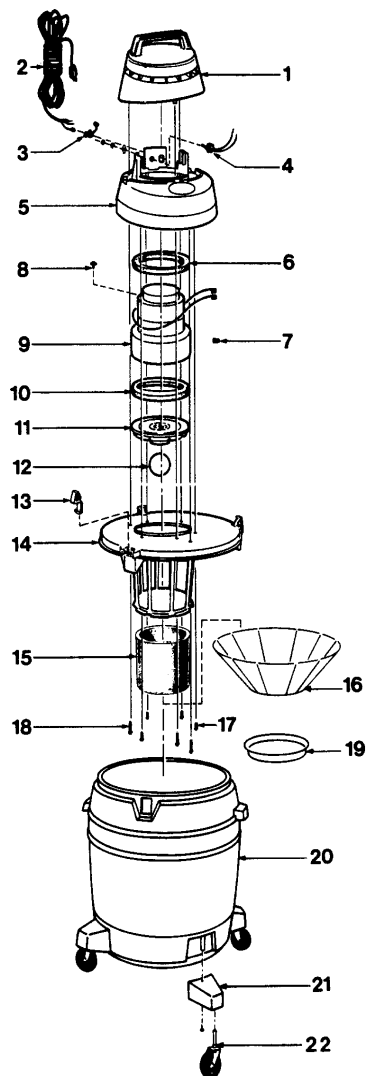

SHOP VAC INDUSTRIAL

Model: 464A

Catalog #:
464-36,
464-37

- 1 SV-5493096 Motor Cover
- 2 SV-04219960 Power Cord
- 3 SV-34004994 Strain Relief
- 4 SV-01002 Switch
- 5 SV-54611009 Motor Housing
- 6 SV-20700001 Upper Motor Gasket
- 7 NLA Wire Nut
- 8 NLA Ground Screw
- 9 SV-62508007 Motor
- 10 SV-20716 Lower Motor Gasket
- 11 SV-88607 Grid Plate
- 12 SV-00811 Ball Float
- 13 SV-8550101 Latch
- 14 SV-89657142 Lid Cage & Latch Assembly (6 gal.)
- 14 SV-89887 Lid Cage & Latch Assembly (10 gal.)
- 15 SV-90585 Foam Filter Sleeve
- 16 SV-90113 Super Performance Filter Disc
- 17 NLA Screw
- 18 NLA Screw
- 19 SV-30065007 Mounting Ring
- 20 NLA Screw
- 21 SV-93551968 Handle Package
- 22 SV-21720016 Inlet
- 23 SV-10409977 Tank Assembly (6 gal.)
- 23 SV-10410975 Tank Assembly (10 gal.)

SHOP VAC INDUSTRIAL

Model: 464A

Catalog #:
464-42,
464-44

- 1 SV-5493096 Motor Cover
- 2 NLA Power Cord
- 3 SV-34004994 Strain Relief
- 4 NLA Switch
- 5 SV-54611009 Motor Housing
- 6 SV-20700001 Upper Motor Gasket
- 7 NLA Wire Nut
- 8 NLA Ground Screw
- 9 SV-62508007 Motor
- 10 SV-20716 Lower Motor Gasket
- 11 SV-88607 Grid Plate
- 12 SV-00811 Ball Float
- 13 SV-8550101 Latch
- 14 SV-89887 Lid Cage & Latch Assembly
- 15 SV-90585 Foam Filter Sleeve
- 16 SV-30045009 Wire Cage Clip
- 17 SV-30038012 Wire Cage Half
- 18 SV-30039010 Wire Cage Half
- 19 SV-906388 Full Cloth Filter
- 20 NLA Screw
- 21 NLA Screw
- 22 SV-85762979 Tank Assembly (12 gal.)
- 22 SV-85763977 Tank Assembly (16 gal.)
- 23 SV-4900396 Caster Foot
- 24 SV-42003962 Caster (4 pack)