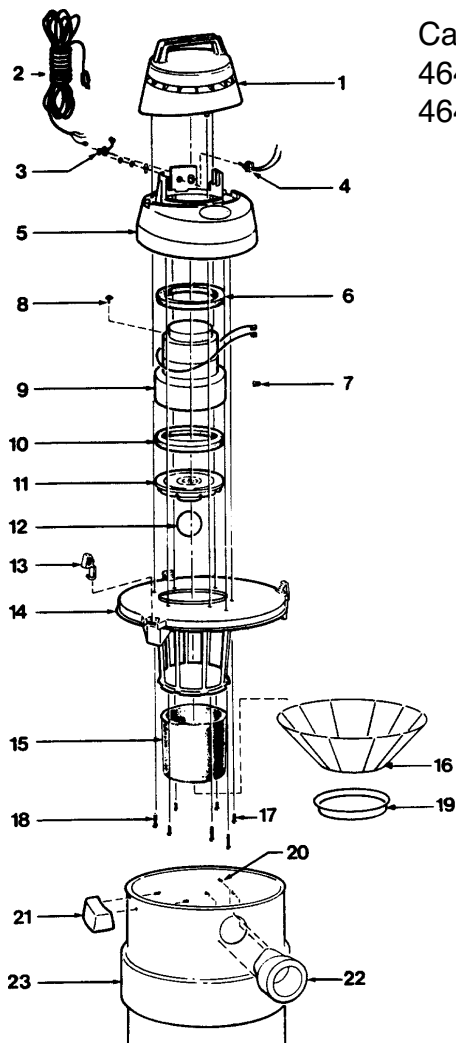

SHOP VAC INDUSTRIAL

Model: 464A

Catalog #:
464-36,
464-37

- 1 SV-5493096 Motor Cover
- 2 SV-04219960 Power Cord
- 3 SV-34004994 Strain Relief
- 4 SV-01002 Switch
- 5 SV-54611009 Motor Housing
- 6 SV-20700001 Upper Motor Gasket
- 7 NLA Wire Nut
- 8 NLA Ground Screw
- 9 SV-62508007 Motor
- 10 SV-20716 Lower Motor Gasket
- 11 SV-88607 Grid Plate
- 12 SV-00811 Ball Float
- 13 SV-8550101 Latch
- 14 SV-89657142 Lid Cage & Latch Assembly (6 gal.)
- 14 SV-89887 Lid Cage & Latch Assembly (10 gal.)
- 15 SV-90585 Foam Filter Sleeve
- 16 SV-90113 Super Performance Filter Disc
- 17 NLA Screw
- 18 NLA Screw
- 19 SV-30065007 Mounting Ring
- 20 NLA Screw
- 21 SV-93551968 Handle Package
- 22 SV-21720016 Inlet
- 23 SV-10409977 Tank Assembly (6 gal.)
- 23 SV-10410975 Tank Assembly (10 gal.)

SHOP VAC INDUSTRIAL

Model: 464A

Catalog #:
464-42,
464-44

- 1 SV-5493096 Motor Cover
- 2 NLA Power Cord
- 3 SV-34004994 Strain Relief
- 4 NLA Switch
- 5 SV-54611009 Motor Housing
- 6 SV-20700001 Upper Motor Gasket
- 7 NLA Wire Nut
- 8 NLA Ground Screw
- 9 SV-62508007 Motor
- 10 SV-20716 Lower Motor Gasket
- 11 SV-88607 Grid Plate
- 12 SV-00811 Ball Float
- 13 SV-8550101 Latch
- 14 SV-89887 Lid Cage & Latch Assembly
- 15 SV-90585 Foam Filter Sleeve
- 16 SV-30045009 Wire Cage Clip
- 17 SV-30038012 Wire Cage Half
- 18 SV-30039010 Wire Cage Half
- 19 SV-906388 Full Cloth Filter
- 20 NLA Screw
- 21 NLA Screw
- 22 SV-85762979 Tank Assembly (12 gal.)
- 22 SV-85763977 Tank Assembly (16 gal.)
- 23 SV-4900396 Caster Foot
- 24 SV-42003962 Caster (4 pack)