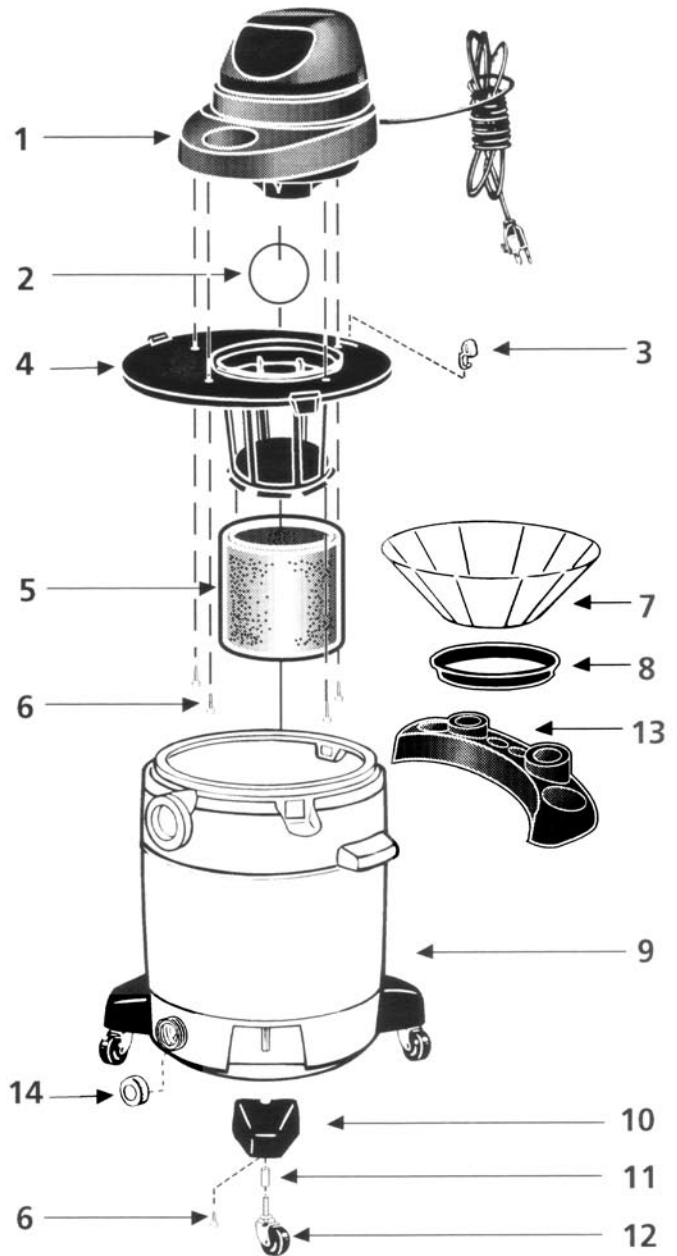

SHOP VAC DOMESTIC

Model: 4030

- 1..... SV-8100597 Power Unit Assembly
- 2..... SV-00811..... Ball Float
- 3..... SV-8550101 Lid Latch
- 4..... SV-8921044 Lid Cage & Latch Ass'y, 6 gal
- 4..... SV-8965724 Lid Cage & Latch Ass'y, 8/10/12/16 gal
- 4..... SV-8988724 Lid Cage & Latch Ass'y, 14 gal
- 5..... SV-90585 Foam Sleeve
- 6..... SV-15039993 Screw
- 7..... SV-90107 Paper Filter, 3 pk
- 8..... SV-30065007 Filter Ring
- 9..... SV-8482897 Tank Ass'y, 6 gallon
- 9..... SV-8455597 Tank Ass'y, 8 gallon
- 9..... SV-84941970 Tank Ass'y, 10 gallon
- 9..... SV-8494297 Tank Ass'y, 12 gallon
- 9..... SV-8450597 Tank Ass'y, 14 gallon
- 9..... SV-8494697 Tank Ass'y, 16 gallon
- 10 SV-8581500 Caster Foot, 6 gallon
- 10 SV-8565000 Caster Foot with retainer, 8/10/12/14/16 gallon
- 11 SV-8565500 Caster Retainer
- 12 NLA..... Caster, 6 gallon
- 12 SV-67712000..... Caster, 8/10/12/14/16 gallon
- 13 SV-8411300..... Tool Holder
- 14 SV-1062021..... Drain Cap

STANDARD ATTACHMENTS

- 1¹/₄" Hose with extension nozzle, 7 ft
- 1¹/₄" extension wands (2)
- 10" wet/dry nozzle
- 10" squeegee insert

- gulper nozzle, w/ 14 gallon
- squeegee tool, w/ 14 gallon

- 2¹/₂" Hose with extension nozzle, 6 ft, w/ 16 gallon
- 2¹/₂" extension wands (2), w/ 16 gallon
- 6" utility nozzle, w/ 16 gallon