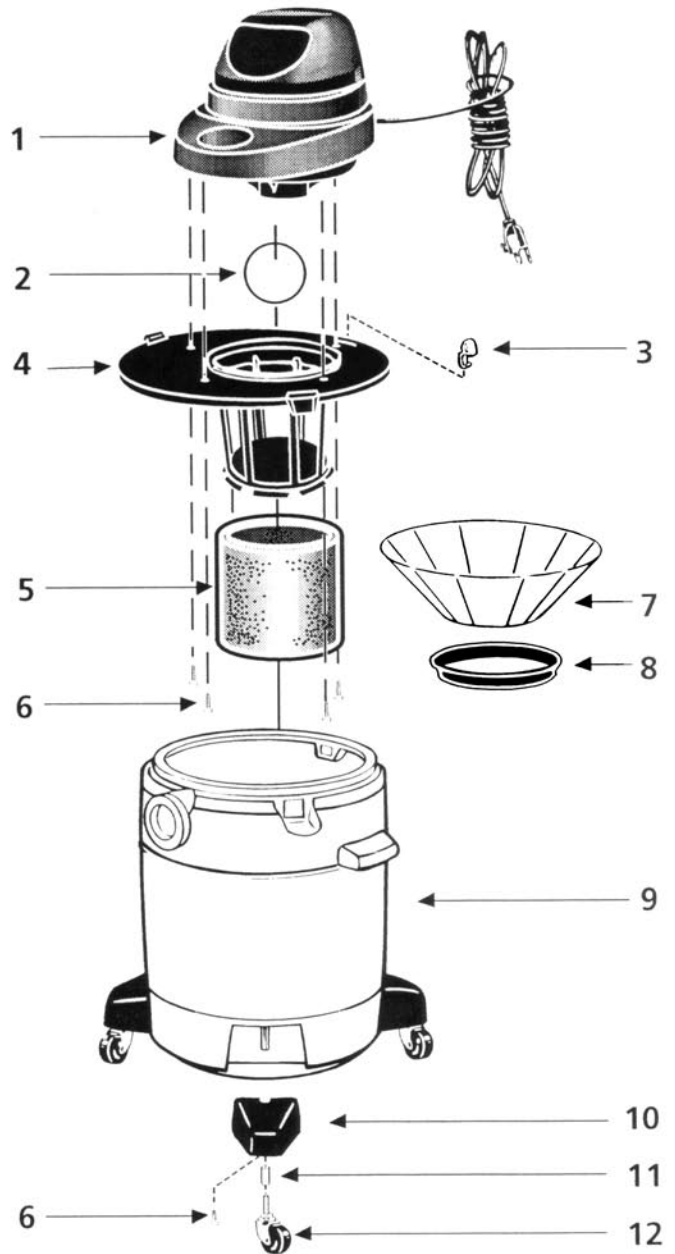

SHOP VAC DOMESTIC

Model: 4025

- 1..... SV-8100497 Power Unit Assembly
- 2..... SV-00811..... Ball Float
- 3..... SV-8550101 Lid Latch
- 4..... SV-8921044 Lid Cage & Latch Assy, 6 gal
- 4..... SV-8965724 Lid Cage & Latch Assy, 8/10 gal
- 5..... SV-90585 Foam Sleeve
- 6..... SV-15039993 Screw
- 7..... SV-90107 Paper Filter, 3 pk
- 8..... SV-30065007 Filter Ring
- 9..... SV-8482897 Tank Assy, 6 gallon
- 9..... SV-8455597 Tank Assy, 8 gallon
- 9..... SV-8494197 Tank Assy, 10 gallon
- 10..... SV-8581500 Caster Foot, 5/6 gal
- 10..... SV-8565000..... Caster Foot with retainer, 8 gal
- 11..... SV-8565500 Caster Retainer
- 12..... NLA Caster, 6/8 gallon
- 12..... SV-67712000 Caster, 10 gallon

STANDARD ATTACHMENTS

- 1 1/4" Hose with extension nozzle, 7 ft
- 1 1/4" extension wands (2)
- 10" wet/dry nozzle
- 10" squeegee insert

PHONE: 1-800-822-7467

FAX: 847-647-0534

E-MAIL: sales@hescoinc.com

WEB: www.hescoinc.com