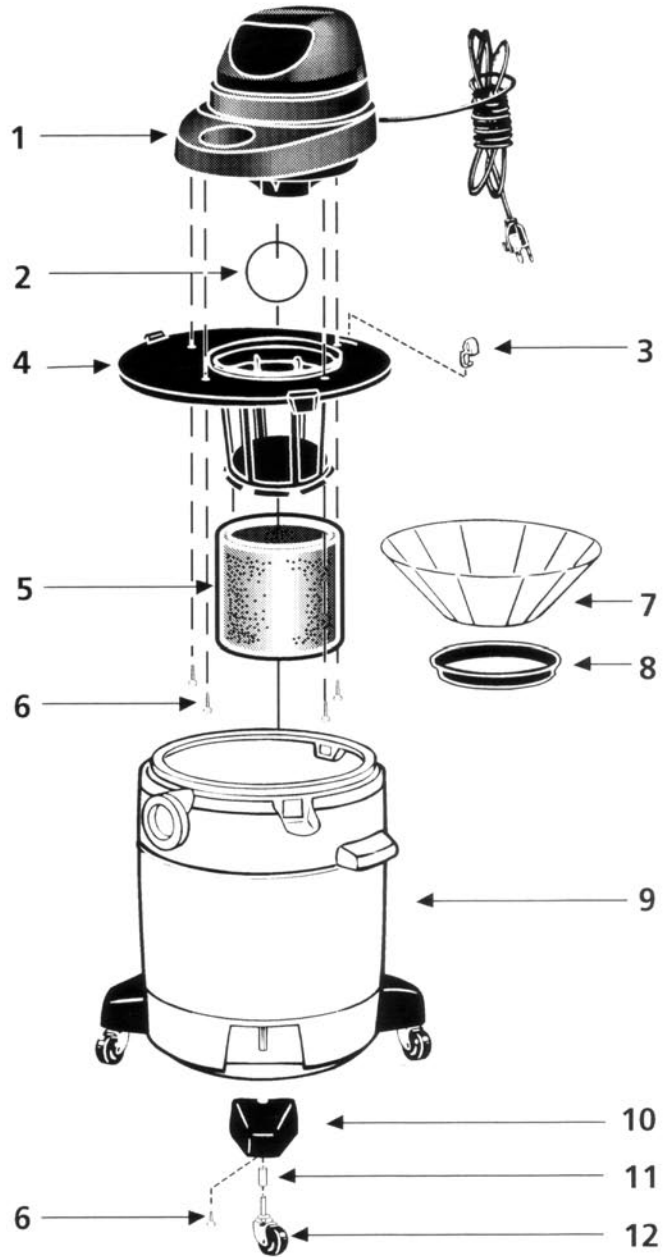

# SHOP VAC DOMESTIC

Model: 4020

- 1..... SV-8100397 ..... Power Unit Assembly
- 2..... SV-00811..... Ball Float
- 3..... SV-8550101 ..... Lid Latch
- 4..... SV-8921044 ..... Lid Cage & Latch Assy, 5/6 gallon
- 4..... SV-8965724 ..... Lid Cage & Latch Assy, 8/10 gallon
- 5..... SV-90585 ..... Foam Sleeve
- 6..... SV-15039993 ..... Screw
- 7..... SV-90107 ..... Paper Filter, 3 pk
- 8..... SV-30065007 ..... Filter Ring
- 9..... SV-8482797 ..... Tank Assy, 5 gallon
- 9..... SV-8482897 ..... Tank Assy, 6 gallon
- 9..... SV-8455597 ..... Tank Assy, 8 gallon
- 9..... SV-84941970 ..... Tank Assy, 10 gallon
- 10..... SV-8581500 ..... Caster Foot, 5/6 gal
- 10..... SV-8565000 ..... Caster Foot with retainer, 8/10 gal
- 11..... SV-8565500 ..... Caster Retainer
- 12..... NLA ..... Caster, 5/6 gallon
- 12..... SV-67712000 ..... Caster, 8/10 gallon

## STANDARD ATTACHMENTS

- 1<sup>1</sup>/<sub>4</sub>" Hose with extension nozzle, 7 ft
- 1<sup>1</sup>/<sub>4</sub>" extension wands (2)
- 10" wet/dry nozzle
- 10" squeegee insert