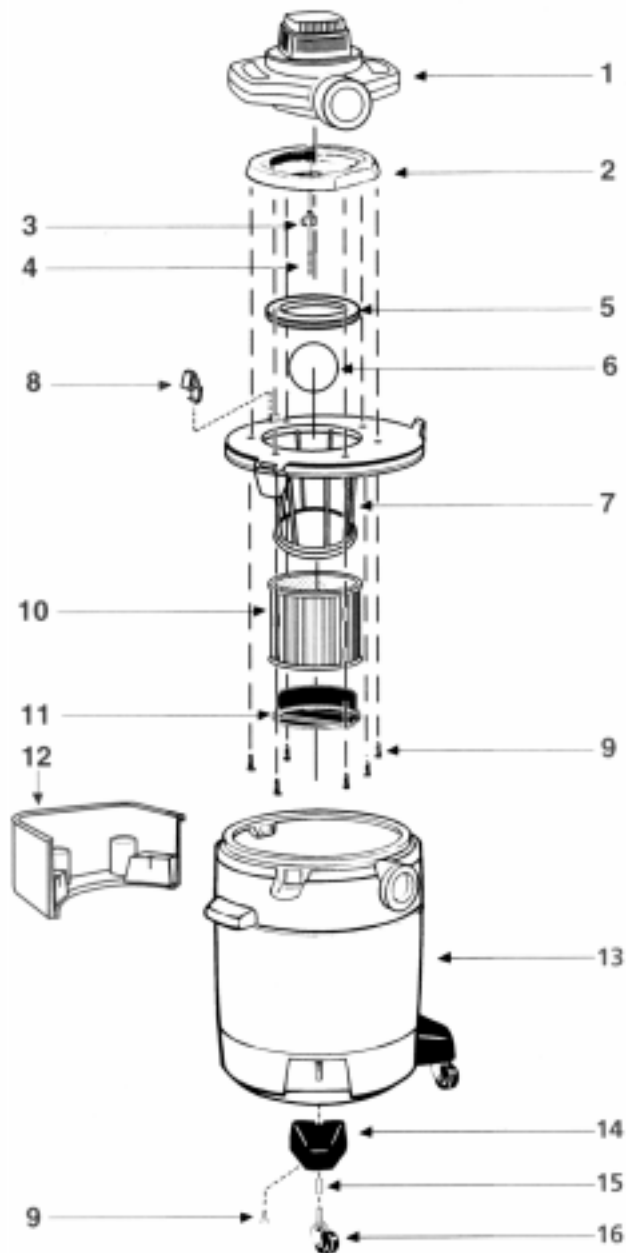

SHOP VAC DOMESTIC

Model: 3333.OH

- 1 SV-8694097 Power Unit Assembly (detachable blower)
- 2 SV-85411007 Adapter
- 3 SV-85428001 Release Lever
- 4 SV-28007995 Spring
- 5 SV-20719001 Gasket
- 6 SV-00811 Ball Float
- 7 SV-8965724 Lid Cage & Latch Assy
- 8 SV-8550101 Lid Latch
- 9 SV-15039993 Screw
- 10 SV-90304 Cartridge Filter
- 11 SV-3008000 Filter Retainer
- 12 SV-8564000 Accessory Caddy
- 13 SV-8494997 Tank Assy
- 14 SV-8565000 Caster Foot
- 15 SV-85655009 Caster Retainer
- 16 SV-67712000 Caster (Use only w/SV-85607026)

STANDARD ATTACHMENTS

- 1^{1/4}" Hose with extension nozzle, 7 ft
- 1^{1/4}" extension wands (2)
- 10" wet/dry nozzle
- 10" squeegee insert
- 2^{1/2}" blower wand
- blower nozzle with connector
- air diffuser
- concentrator nozzle