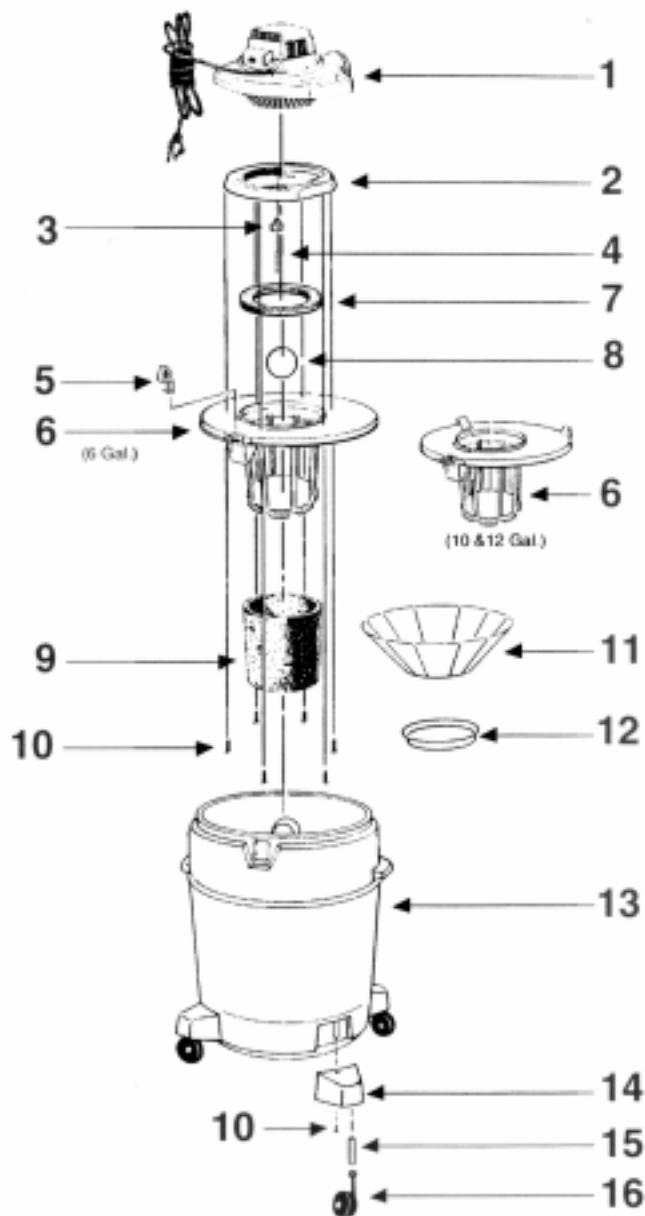

SHOP VAC DOMESTIC

Model: 3332.5A

- 1 SV-85483972 Power Unit Assembly (detachable blower)
- 2 SV-85411007 Adapter
- 3 SV-85428001 Release Lever
- 4 SV-28007995 Spring
- 5 SV-8550101 Latch
- 6 SV-89220149 Lid Cage and Latch Assy, 6 gallon
- 6 SV-89657142 Lid Cage and Latch Assy, 10/12 gallon
- 7 SV-20719001 Gasket
- 8 SV-00811 Ball Float
- 9 SV-90585 Foam Sleeve
- 10 SV-15039993 Screw
- 11 SV-90107 Paper Filter, 3 pk
- 12 SV-30065007 Filter Ring
- 13 SV-8482997 Tank Assy, 6 gallon
- 13 SV-8494997 Tank Assy, 10 gallon
- 13 SV-8495097 Tank Assy, 12 gallon
- 14 SV-85815009 Caster Foot, 6 gallon
- 14 SV-8565000 Caster Foot, 10/12 gallon
- 15 SV-85655009 Caster Retainer, 10/12 gallon
- 16 SV-42043968 Casters, 4 pk, 6 gallon
- 16 SV-42042 Casters, 4 pk, 10/12 gallon

STANDARD ATTACHMENTS

- 1^{1/4}" Hose with extension nozzle, 7 ft
- 1^{1/4}" extension wands (2)
- 10" wet/dry nozzle
- 10" squeegee insert
- 2^{1/2}" blower wand
- blower nozzle with connector
- air diffuser
- concentrator nozzle