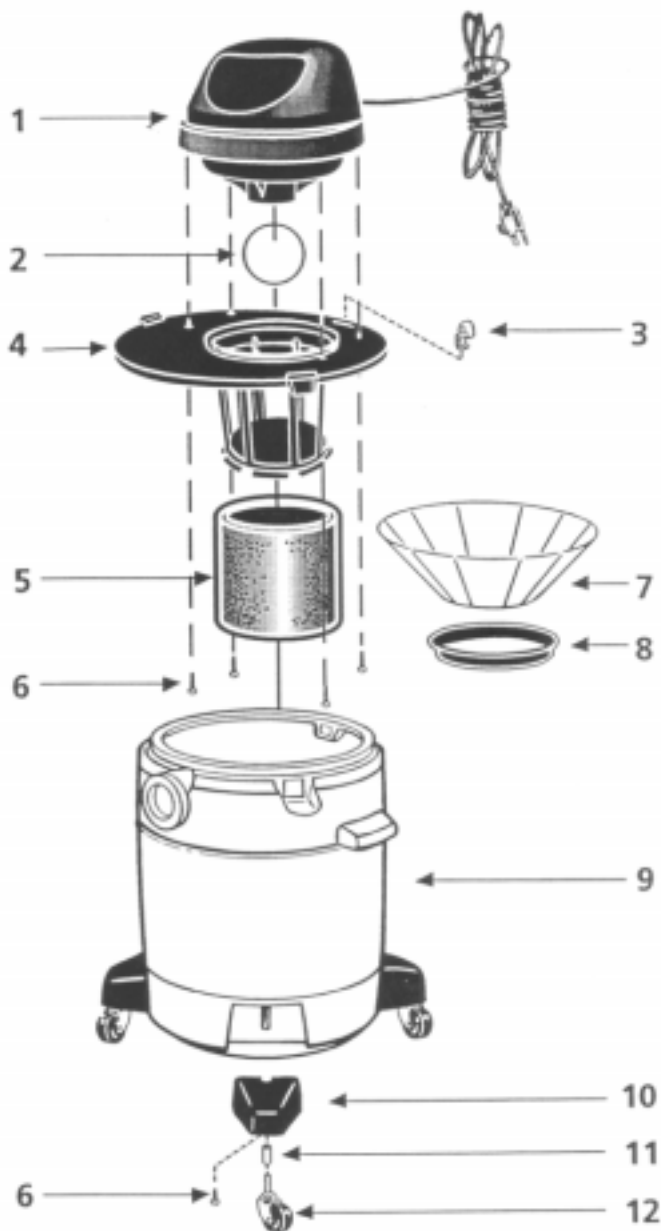

SHOP VAC DOMESTIC

Model: 3200

- 1 SV-8100897 Power Unit Assembly
- 2 SV-00811 Ball Float
- 3 SV-8550101 Latch, lid
- 4 SV-8965724 Lid Cage & Latch Assy
- 5 SV-90585 Foam Filter Sleeve
- 6 SV-15039993 Screw
- 7 SV-90107 Paper Filter, 3 pack
- 8 SV-30065007 Filter Ring
- 9 SV-8455597 Tank Assy
- 10 SV-8565000 Caster Foot
- 11 SV-8565500 Caster Retainer
- 12 SV-6771200 Caster

STANDARD ATTACHMENTS

- 1^{1/4}" Hose with extension nozzle
- 1^{1/4}" extension wands (2)
- 10" wet/dry nozzle
- 10" squeegee insert

PHONE: 1-800-822-7467 FAX: 847-647-0534 E-MAIL: sales@hescoinc.com WEB: www.hescoinc.com