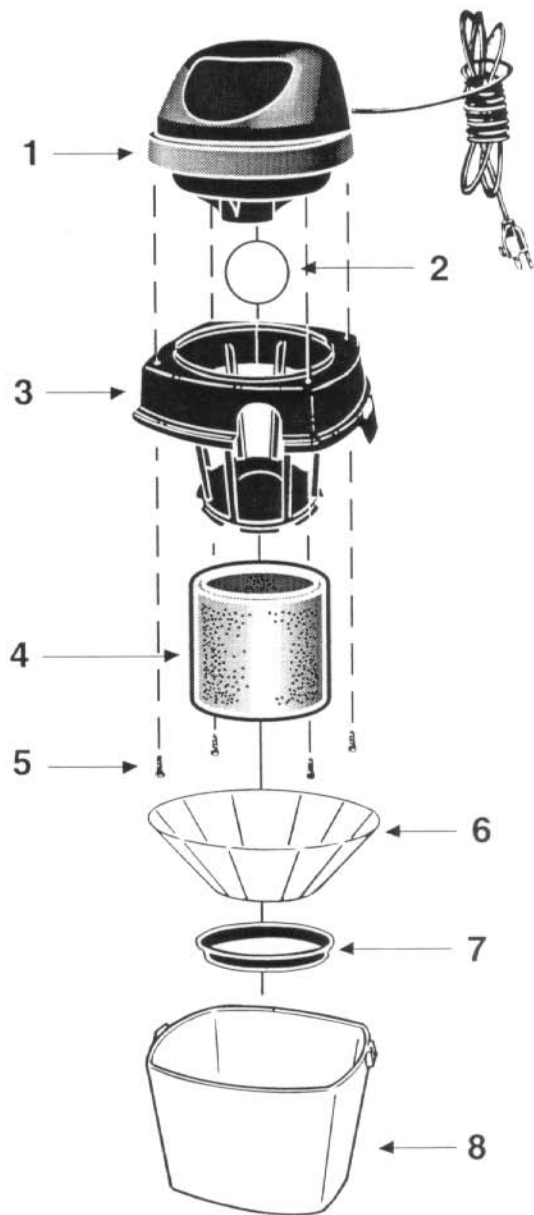

SHOP VAC DOMESTIC

Model: 2010, 2015

- 1..... SV-8104097 Power Unit Assembly, 6' Cord
- 1..... SV-8103997 Power Unit Assembly, 18' Cord
- 1..... SV-8104097 Power Unit Assembly, 6' Cord, 2015
- 2..... SV-00811..... Ball Float
- 3..... SV-3180500 Lid Cage Assembly
- 4..... SV-90585 Foam Sleeve
- 5..... SV-15039993 Screw
- 6..... SV-90107 Paper Filter, 3 pack
- 7..... SV-30065007 Filter Ring
- 8..... SV-3150007 Tank, Service, 1x1, 1 gal
- 8..... SV-3151297 Tank, 2010, Mighty Mini 2000
- 8..... SV-3150797 Tank, 2015, Hangup Vac
- 8..... SV-8455597 Tank, 2015, 1x1

STANDARD ATTACHMENTS

- 1 1/4" Hose
- 1 1/4" extension wands (2)
- 10" gulper tool
- 10" crevice tool
- Wall bracket & tool holder (2015)