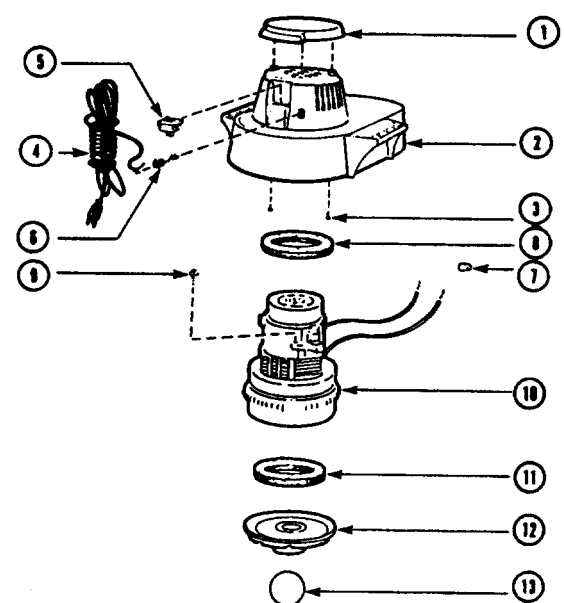

SHOP VAC INDUSTRIAL

Model: 610

Catalog #: 610-88

- 1 SV-85550 Cover
- 2 SV-88525 Motor Housing
- 4 MP-503 Cord, 50 ft, black, 18/3 (R)
- 5 SV-82303 Switch
- 6 SS-35 Strain Relief Bushing, sold ea (R)
- 8 SV-20700001 Motor Gasket, upper
- 10 L-11941400 Motor, (R)
- 11 SV-20716 Motor Gasket, lower
- 12 SV-88607 Grid Plate
- 13 SV-00811 Ball Float
- 15 SV-89887 Lid Cage & Latch Assy
- 16 SV-90304 Cartridge Filter
- 19 SV-93551968 Handle Pkg, 2 handles & 4 screws
- SV-90585 Foam Filter Sleeve
- 20 SV-43002 Cap Nut
- 21 SV-24408 Axle
- 22 SV-24250 Wheel
- 23 SV-93921 Rear Frame
- 24 SV-75405 Caster Socket
- 25 SV-93920 Front Frame
- 26 SV-67736 Caster
- SV-90101 Paper Bags, 5 pack
- SV-230 Paper Bags, 5 pack (R)

Series: 600, 600A, 600S

- NLA Switch
- MP-503 Cord, 50 ft, black (R)
- SV-20700001 Gasket, motor, upper
- SV-85522 Motor & Housing
- SV-20701 Gasket, motor, lower
- NLA Plastic Lid & Filter Cage, 10 gal, 14"
- SV-89500 Motor Mounting Plate
- SV-00811 Ball Float
- SV-90585 Foam Filter Sleeve
- SV-240 Foam Filter Sleeve, (R)
- SV-90101 Paper Filter, 5 pk
- SV-230 Paper Filter, 5 pk (R)

Series: 612, 612S (metal / plastic)

- NLA Switch
- MP-503 Cord, 50 ft, black (R)
- SV-20701 Gasket, upper, 612 metal, 16 gal
- SV-20700001 Gasket, upper
- L-11619600 Motor, (R)
- NLA Motor, 612S, 20 gal
- SV-20701 Gasket, lower, 612, plastic tank
- SV-00811 Float Ball
- SV-89800 Cover, 612, 10 gal plastic tank
- SV-89400 Grid Plate, 612, plastic tank
- SV-88000 Filter Cage
- SV-90585 Foam Filter Sleeve
- SV-240 Foam Filter Sleeve, (R)
- SV-90101 Paper Bag, 5 pack
- SV-230 Paper Bag, 5 pack (R)
- SV-15036 Screw, clamp
- SV-64505 Inlet Fitting
- SV-01400 Clamp
- SV-00244 Handle, 2 pack, 612