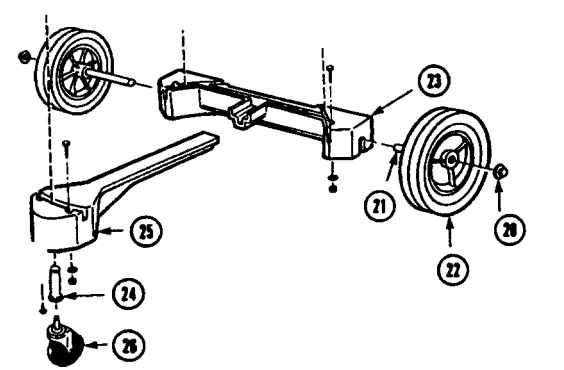

SHOP VAC INDUSTRIAL

Model: 610

Catalog #: 610-88

- 1 SV-85550 Cover
- 2 SV-88525 Motor Housing
- 4 MP-503 Cord, 50 ft, black, 18/3 (R)
- 5 SV-82303 Switch
- 6 SS-35 Strain Relief Bushing, sold ea (R)
- 8 SV-20700001 Motor Gasket, upper
- 10 L-11941400 Motor, (R)
- 11 SV-20716 Motor Gasket, lower
- 12 SV-88607 Grid Plate
- 13 SV-00811 Ball Float
- 15 SV-89887 Lid Cage & Latch Assy
- 16 SV-90304 Cartridge Filter
- 19 SV-93551968 Handle Pkg, 2 handles & 4 screws
- SV-90585 Foam Filter Sleeve
- 20 SV-43002 Cap Nut
- 21 SV-24408 Axle
- 22 SV-24250 Wheel
- 23 SV-93921 Rear Frame
- 24 SV-75405 Caster Socket
- 25 SV-93920 Front Frame
- 26 SV-67736 Caster
- SV-90101 Paper Bags, 5 pack
- SV-230 Paper Bags, 5 pack (R)

Series: 600, 600A, 600S

- NLA Switch
- MP-503 Cord, 50 ft, black (R)
- SV-20700001 Gasket, motor, upper
- SV-85522 Motor & Housing
- SV-20701 Gasket, motor, lower
- NLA Plastic Lid & Filter Cage, 10 gal, 14"
- SV-89500 Motor Mounting Plate
- SV-00811 Ball Float
- SV-90585 Foam Filter Sleeve
- SV-240 Foam Filter Sleeve, (R)
- SV-90101 Paper Filter, 5 pk
- SV-230 Paper Filter, 5 pk (R)

Series: 612, 612S (metal / plastic)

- NLA Switch
- MP-503 Cord, 50 ft, black (R)
- SV-20701 Gasket, upper, 612 metal, 16 gal
- SV-20700001 Gasket, upper
- L-11619600 Motor, (R)
- NLA Motor, 612S, 20 gal
- SV-20701 Gasket, lower, 612, plastic tank
- SV-00811 Float Ball
- SV-89800 Cover, 612, 10 gal plastic tank
- SV-89400 Grid Plate, 612, plastic tank
- SV-88000 Filter Cage
- SV-90585 Foam Filter Sleeve
- SV-240 Foam Filter Sleeve, (R)
- SV-90101 Paper Bag, 5 pack
- SV-230 Paper Bag, 5 pack (R)
- SV-15036 Screw, clamp
- SV-64505 Inlet Fitting
- SV-01400 Clamp
- SV-00244 Handle, 2 pack, 612