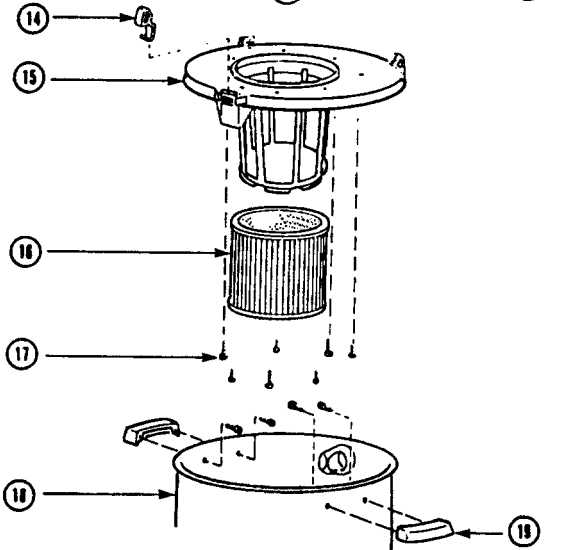

SHOP VAC INDUSTRIAL

Model: 610

Catalog #: 610-88

- 1 SV-85550 Cover
- 2 SV-88525 Motor Housing
- 4 MP-503 Cord, 50 ft, black, 18/3 (R)
- 5 SV-82303 Switch
- 6 SS-35 Strain Relief Bushing, sold ea (R)
- 8 SV-20700001 Motor Gasket, upper
- 10 L-11941400 Motor, (R)
- 11 SV-20716 Motor Gasket, lower
- 12 SV-88607 Grid Plate
- 13 SV-00811 Ball Float
- 15 SV-89887 Lid Cage & Latch Assy
- 16 SV-90304 Cartridge Filter
- 19 SV-93551968 Handle Pkg, 2 handles & 4 screws
- SV-90585 Foam Filter Sleeve
- 20 SV-43002 Cap Nut
- 21 SV-24408 Axle
- 22 SV-24250 Wheel
- 23 SV-93921 Rear Frame
- 24 SV-75405 Caster Socket
- 25 SV-93920 Front Frame
- 26 SV-67736 Caster
- SV-90101 Paper Bags, 5 pack
- SV-230 Paper Bags, 5 pack (R)

Series: 600, 600A, 600S

- NLA Switch
- MP-503 Cord, 50 ft, black (R)
- SV-20700001 Gasket, motor, upper
- SV-85522 Motor & Housing
- SV-20701 Gasket, motor, lower
- NLA Plastic Lid & Filter Cage, 10 gal, 14"
- SV-89500 Motor Mounting Plate
- SV-00811 Ball Float
- SV-90585 Foam Filter Sleeve
- SV-240 Foam Filter Sleeve, (R)
- SV-90101 Paper Filter, 5 pk
- SV-230 Paper Filter, 5 pk (R)

Series: 612, 612S (metal / plastic)

- NLA Switch
- MP-503 Cord, 50 ft, black (R)
- SV-20701 Gasket, upper, 612 metal, 16 gal
- SV-20700001 Gasket, upper
- L-11619600 Motor, (R)
- NLA Motor, 612S, 20 gal
- SV-20701 Gasket, lower, 612, plastic tank
- SV-00811 Float Ball
- SV-89800 Cover, 612, 10 gal plastic tank
- SV-89400 Grid Plate, 612, plastic tank
- SV-88000 Filter Cage
- SV-90585 Foam Filter Sleeve
- SV-240 Foam Filter Sleeve, (R)
- SV-90101 Paper Bag, 5 pack
- SV-230 Paper Bag, 5 pack (R)
- SV-15036 Screw, clamp
- SV-64505 Inlet Fitting
- SV-01400 Clamp
- SV-00244 Handle, 2 pack, 612