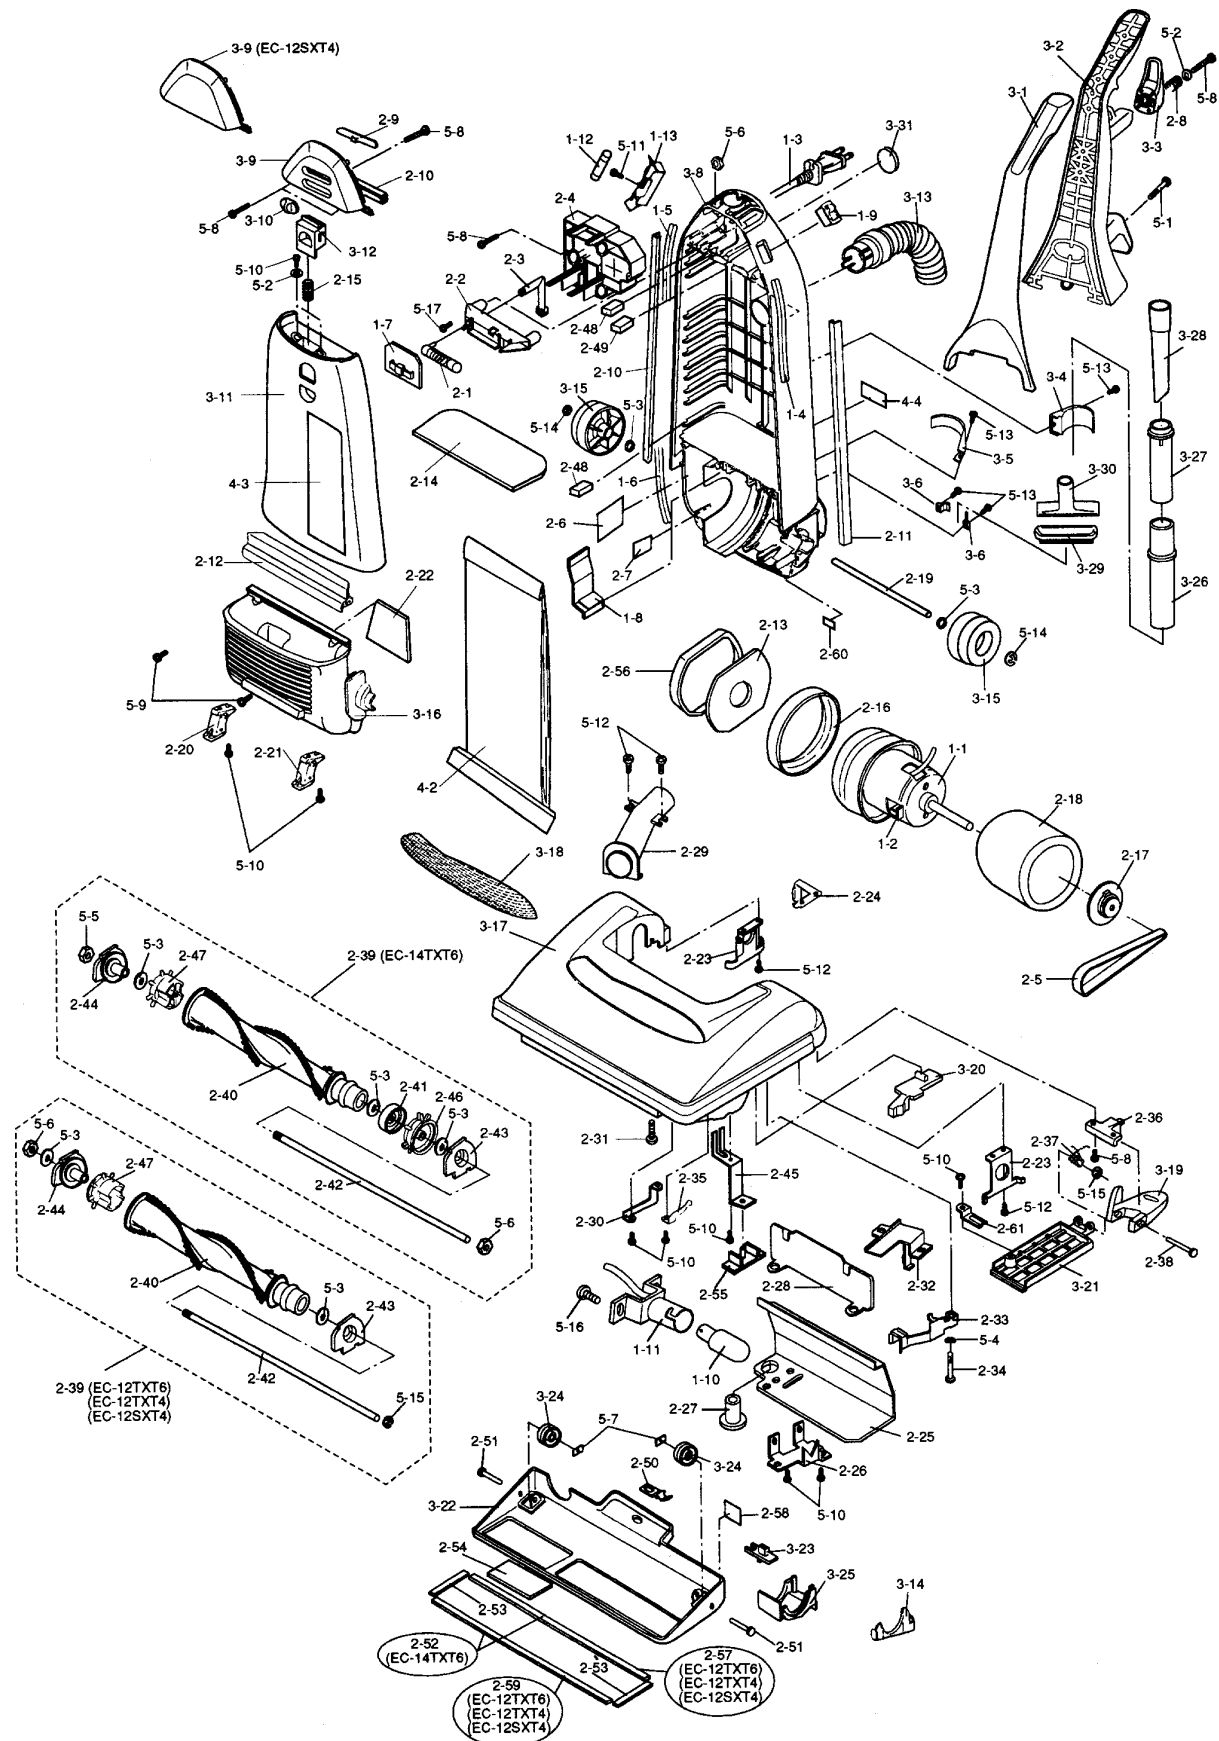

Models: EC-14TXT6, EC-12TXT6, EC-12TXT4, EC-12SXT4

Models: EC-14TXT6, EC-12TXT6, EC-12TXT4, EC-12SXT4

■ ELECTRICAL PARTS

1-1	S-555	Motor Assy, 14TXT6, 12TXT6, 12TXT4
1-1	S-554	Motor Assy, 12SXT4
1-2	S-553	Carbon Brush, 14TXT6, 12TXT6, 12TXT4
1-2	S-552	Carbon Brush, 12SXT4
1-3	S-074	Power Cord, 14TXT6, 12TXT6
1-3	S-075	Power Cord, 12TXT4
1-3	S-551	Power Cord, 12SXT4
1-4	S-206	Motor Lead Wires
1-5	S-207	Circuit Lead Wires, 14TXT6, 12TXT6
1-6	S-208	Lamp Lead Wires, 14TXT6, 12TXT6
1-7	S-095	Power Control Assy, 14TXT6, 12TXT6
1-8	S-550	Triac Assy, 14TXT6, 12TXT6
1-9	S-519	Switch, on/off
1-10	S-209	Lamp, 14TXT6, 12TXT6
1-11	S-556	Lamp Socket, 14TXT6, 12TXT6
1-12	S-557	Fuse
1-13	S-558	Fuse Holder
■ MECHANICAL PARTS		
2-1	S-101	Dust Indicator Assy, 14TXT6, 12TXT6
2-2	S-559	Dust Indicator Base
2-3	S-560	Meter Pipe Connector, 14TXT6, 12TXT6
2-4	S-561	Handle Mounting Base, 14TXT6, 12TXT6
2-5	S-013	Belt, flat, 2 pack
2-6	S-154	Body Seal Tape "S"
2-7	S-155	Body Seal Tape "L"
2-8	S-213	Spring, for cord hanger
2-9	S-563	Indicating Plate, 14TXT6, 12TXT6
2-10	S-564	Panel Seal
2-11	S-565	Body Seal
2-12	S-566	Motor Cover Seal
2-13	S-245	Motor Shelter Plate, 12SXT4
2-14	S-567	Secondary Filter, 14TXT6, 12TXT6
2-14	S-568	Secondary Filter, 12TXT4, 12SXT4
2-15	S-111	Clamp Spring
2-16	S-112	Vibration-Proof Rubber, 14TXT6, 12TXT6, 12TXT4
2-16	S-569	Vibration-Proof Rubber, 12SXT4
2-17	S-646	Vibration-Proof Fixing Rubber
2-18	S-570	Sound-Proof Sponge
2-19	S-115	Wheel Shaft
2-20	S-571	Leg Assy "TA"
2-21	S-572	Leg Assy "TB"
2-22	S-573	Clean Filter
2-23	S-574	Body Support
2-24	S-575	Belt Stopper
2-25	S-576	Reflection Plate, 14TXT6, 12TXT6
2-26	S-577	Lamp Support, 14TXT6, 12TXT6
2-27	S-217	Cord Bushing, for nozzle head, 14TXT6, 12TXT6
2-28	S-578	Heat-Proof Plate, 14TXT6, 12TXT6
2-29	S-579	Head Pipe
2-30	S-124	Head Reinforcing Plate, 14TXT6
2-31	S-125	Bottom Plate Fixing Screw
2-32	S-580	Belt Change Lever Support, 14TXT6
2-33	S-581	Belt Change Plate, 14TXT6
2-34	S-128	Belt Change Shaft, 14TXT6
2-35	S-582	Belt Change Spring, 14TXT6
2-36	S-130	Pedal Support "L"
2-37	S-131	Pedal Spring
2-38	S-132	Pedal Shaft
2-39	S-583	Agitator Assembly, 14TXT6
2-39	S-584	Agitator Assembly, 12TXT6, 12TXT4, 12SXT4
2-40	S-133	Agitator Rotor Assy, 12TXT6, 12TXT4, 12SXT4
2-40	S-585	Agitator Rotor Assy, 14TXT6
2-41	S-586	Idling Pulley Assy, 14TXT6
2-42	S-135	Agitator Shaft Assy, 14TXT6
2-42	S-141	Agitator Shaft Assy, 12TXT6, 12TXT4, 12SXT4
2-43	S-587	Agitator Support A Assy, 14TXT6

2-43	S-142	Agitator Support A Assy, 12TXT6, 12TXT4, 12SXT4
2-44	S-588	Agitator Support B Assy, 14TXT6
2-44	S-143	Agitator Support B Assy, 12TXT6, 12TXT4, 12SXT4
2-45	S-120	Belt Stopper 3, 12TXT6, 12TXT4, 12SXT4
2-46	S-139	Brush Rotor A, 14TXT6
2-47	S-589	Brush Rotor B, 14TXT6
2-47	S-590	Brush Rotor B Assy, 12TXT6, 12TXT4, 12SXT4
2-48	S-241	Main Body Packing, 12TXT4, 12SXT4
2-49	S-161	Main Body Packing M, 12TXT4, 12SXT4
2-50	S-148	Bottom Plate Spring
2-51	S-149	Roller Shaft
2-52	S-150	Seal Tape A, 14TXT6
2-53	S-151	Seal Tape B
2-54	S-152	Seal Tape C
2-55	S-121	Belt Vibration-Proof Rubber, 12TXT6, 12TXT4, 12SXT4
2-56	S-246	M Packing, 12SXT4
2-57	S-159	Seal Tape E, 12TXT6, 12TXT4, 12SXT4
2-58	S-160	Seal Tape F
2-59	S-158	Seal Tape G
2-60	S-247	Seal Tape D, 12TXT4, 12SXT4
2-61	S-162	Belt Guide Plate, 12TXT6, 12TXT4, 12SXT4

■ EXTERNAL PARTS