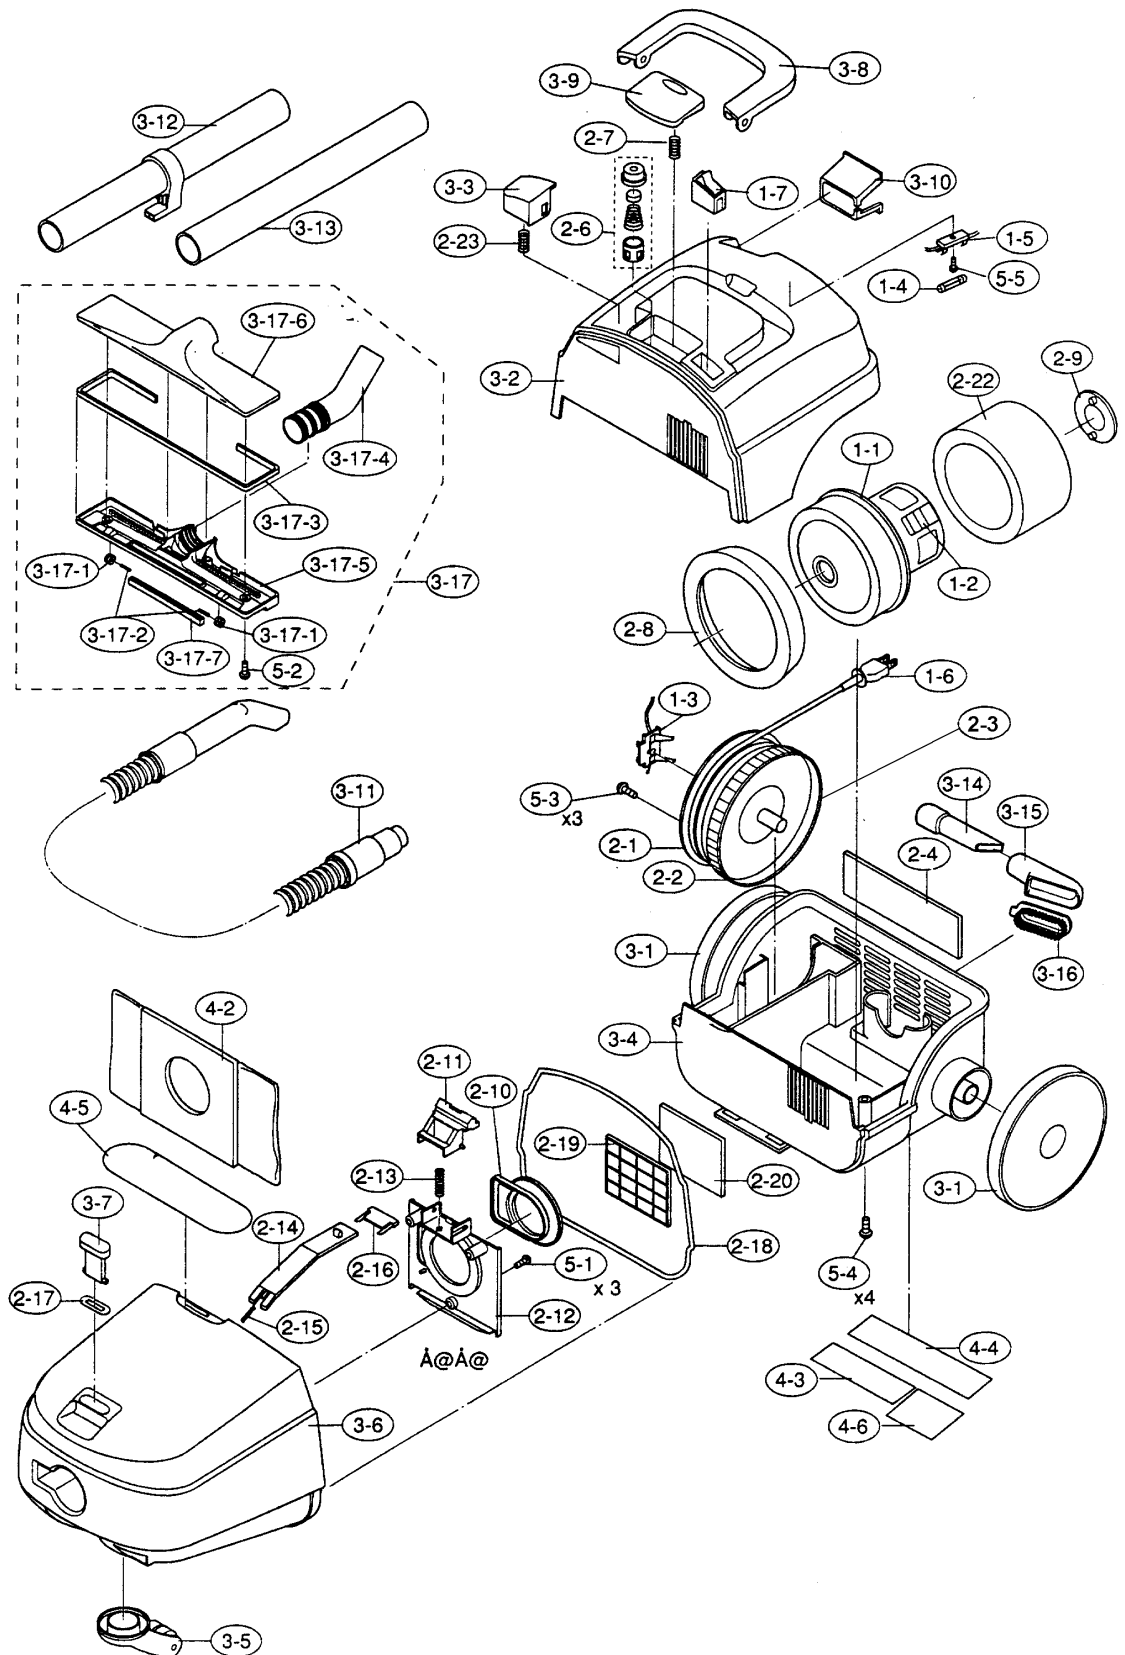

Models: EC-6311, EC-7311

Models: EC-6311, EC-7311

□ ELECTRICAL PARTS

- 1-1 S-699.....Motor Assy, 7311
- 1-1 S-698.....Motor Assy, 6311
- 1-2 S-697.....Carbon Brush
- 1-3 S-696.....Contact Table Assy
- 1-4 S-557.....Fuse
- 1-5 S-558.....Fuse Holder
- 1-6 S-695.....Power Cord
- 1-7 S-694.....Switch

□ MECHANICAL PARTS

- 2-1 S-693.....Reel Drum (1) Assy
- 2-2 S-692.....Reel Drum (2) Assy
- 2-3 S-691.....Cord Reel Assy
- 2-4 S-902.....Clean Filter
- 2-5 S-690.....Brake Angle
- 2-6 S-704.....Air Valve Assy
- 2-7 S-713.....Clamp Spring
- 2-8 S-569.....Vibration-Proof Rubber
- 2-9 S-646.....Fixing Rubber
- 2-10 S-714.....Suction Mouth Packing
- 2-11 S-715.....Bag Clamp
- 2-12 S-716.....Bag Plate
- 2-13 S-717.....Bag Clamp Spring
- 2-14 S-718.....Safety Plate
- 2-15 S-719.....Safety Spring
- 2-16 S-720.....Plate Guide
- 2-17 S-721.....Button Seal Rubber
- 2-18 S-722.....Body Packing
- 2-19 S-723.....Filter Guide
- 2-20 S-903.....Secondary Filter, 6311

- 3-17 S-999.....Wide Suction Nozzle, 7311
- 3-17-1 S-786.....Roller, 7311
- 3-17-2 S-521.....Roller Shaft, 6311
- 3-17-2 S-787.....Roller Shaft, 7311
- 3-17-3 S-792.....Bumper, 6311
- 3-17-3 S-793.....Bumper, 7311
- 3-17-4 S-794.....Nozzle Pipe, 6311
- 3-17-4 S-795.....Nozzle Pipe, 7311
- 3-17-5 S-796.....Sled for Carpet, 6311
- 3-17-5 S-797.....Sled for Carpet, 7311
- 3-17-6 S-798.....Nozzle Body, 6311
- 3-17-6 S-799.....Nozzle Body, 7311
- 3-17-7 NASled Cover

□ SCREWS

- 5-1 S-204.....Screw
- 5-2 S-546.....Screw
- 5-3 S-836.....Screw
- 5-4 S-203.....Screw
- 5-5 S-641.....Screw

We're the ONE STOP SHOP for all your:

**Vacuum Cleaner Repair Parts • Commercial Cleaning Equipment • Motors & Pumps
Window Washing Supplies • Cleaning Chemicals • Car Wash Accessories
Carpet Care Chemicals and Supplies • Maintenance Supplies
Health and Safety Supplies • Computer Care and Toner Supplies**