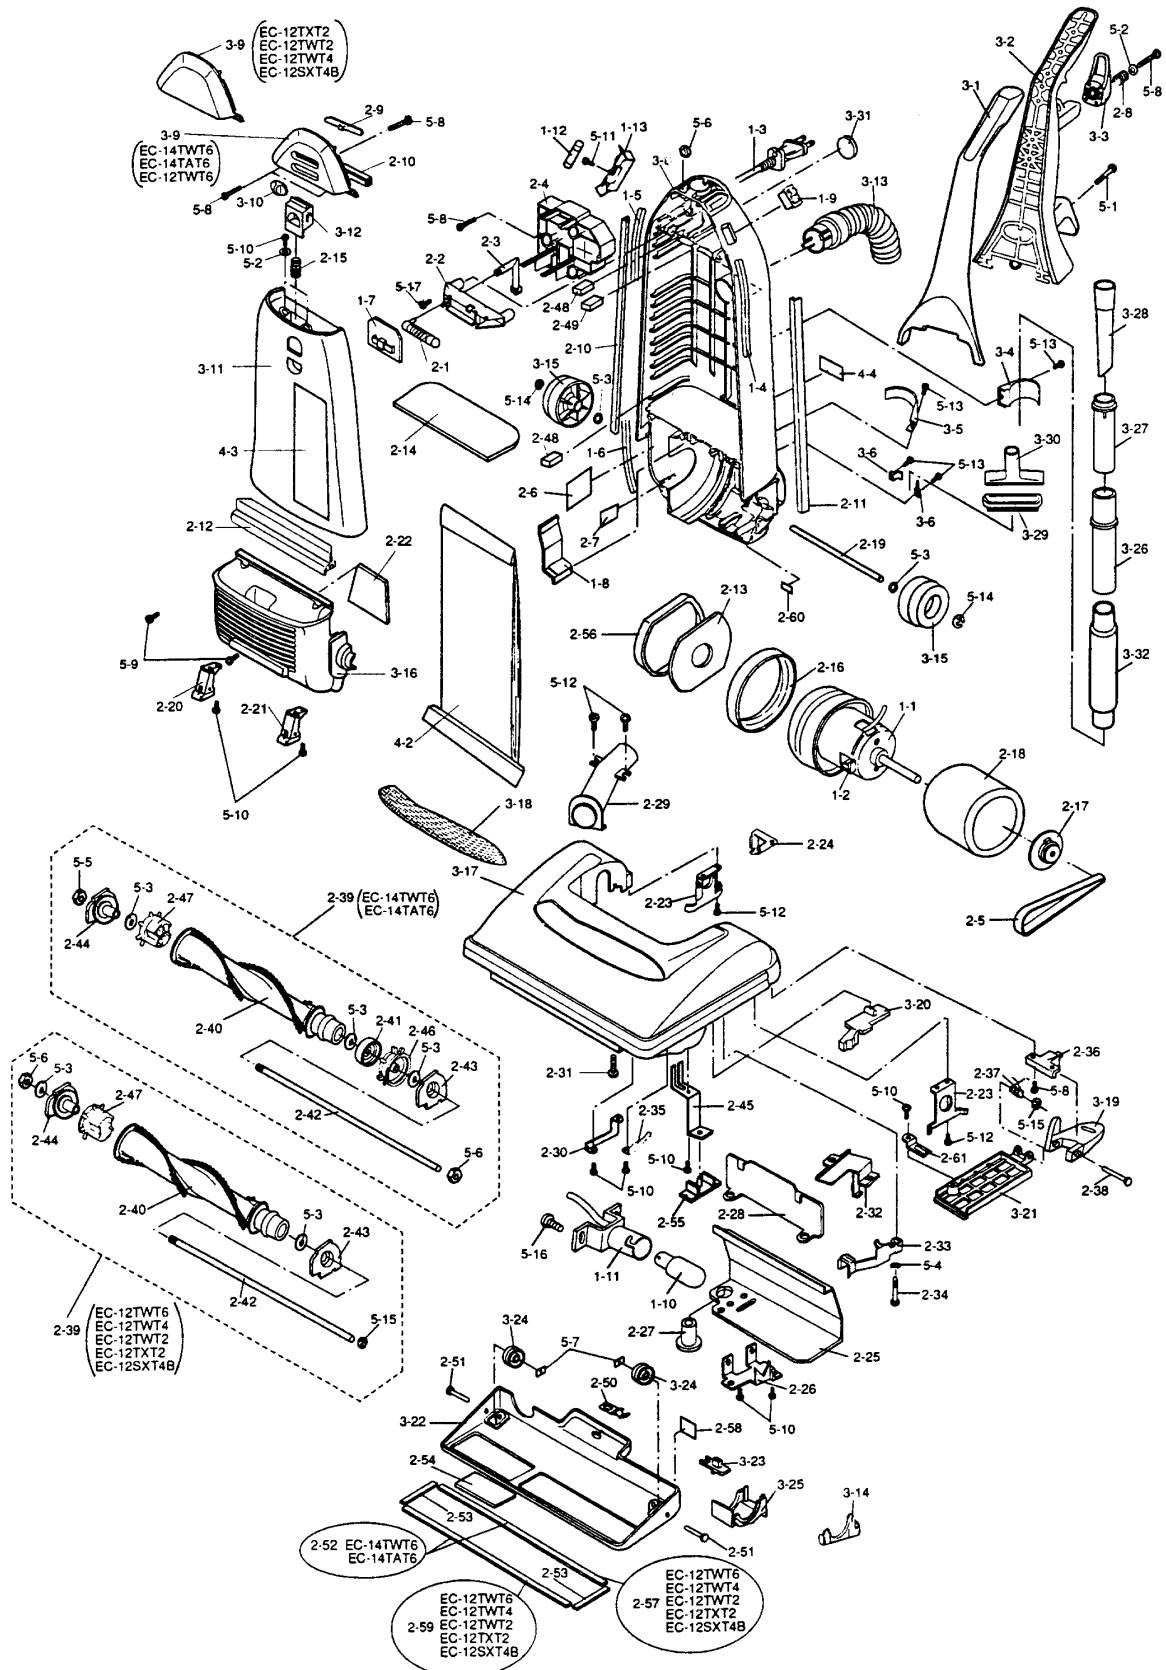

Models: EC-14TWT6, EC-14TAT6, EC-12TWT6,
EC-12TWT4, EC-12TWT2, EC-12TXT2, EC-12SXT4B, EC-T4840