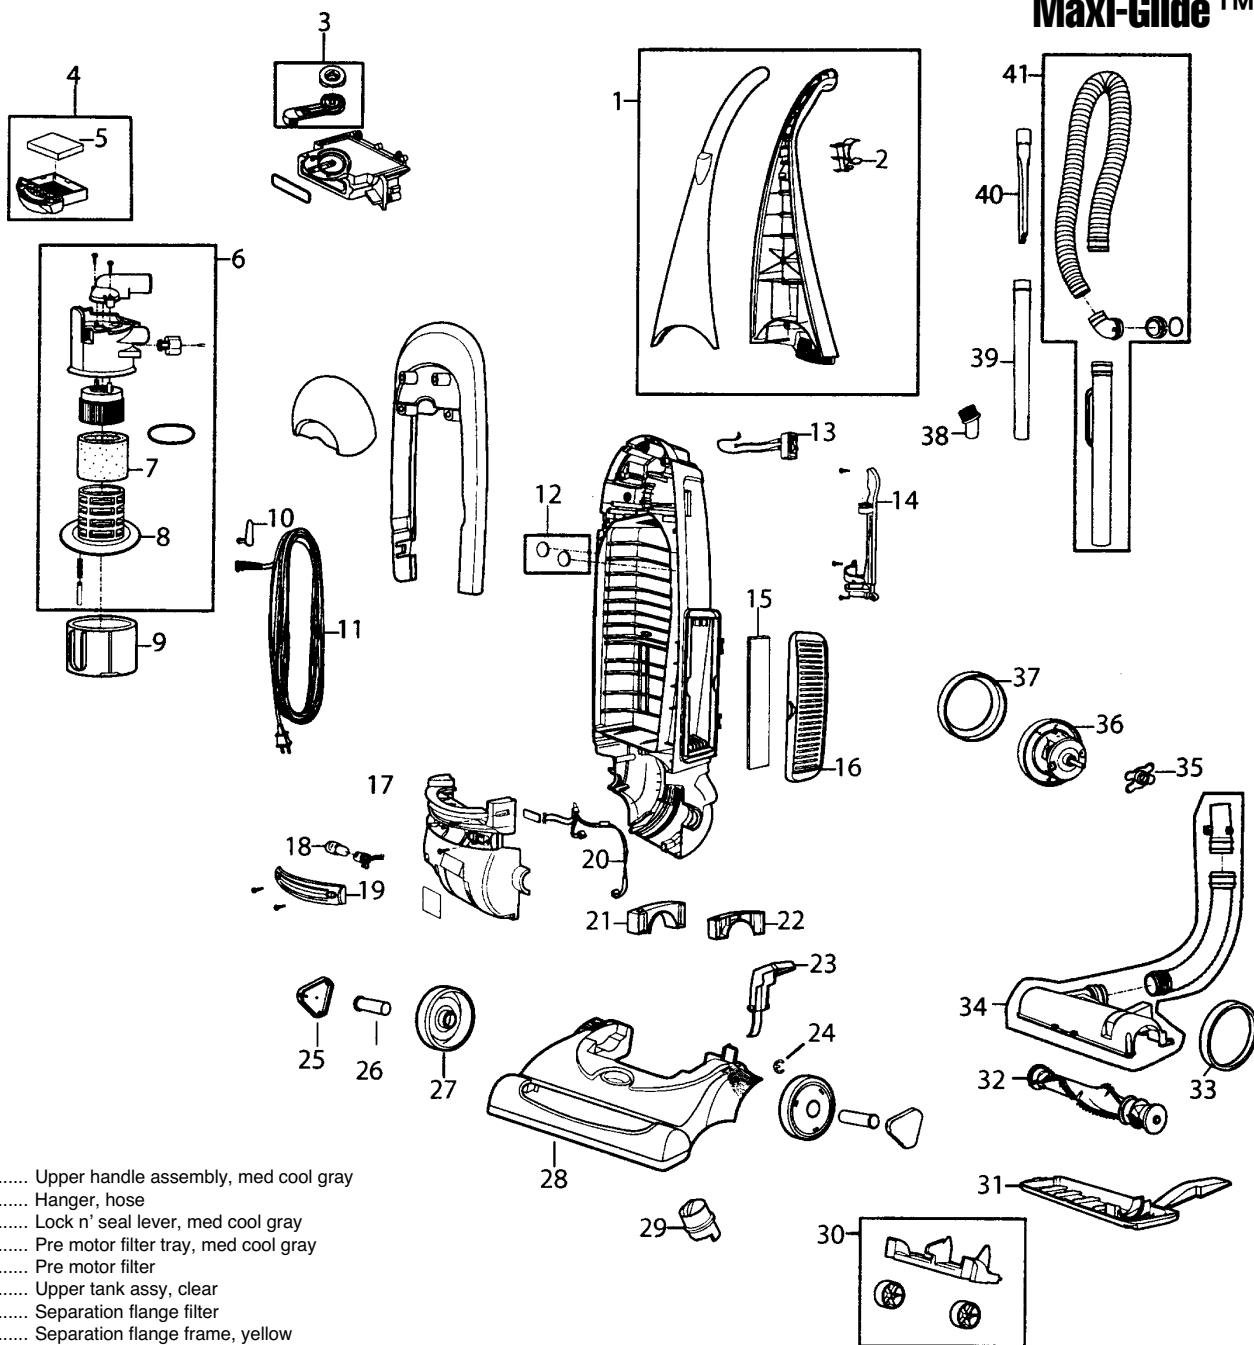

BLS Model 9V00

Maxi-Glide™

- 1 BI-2031149 Upper handle assembly, med cool gray
- 2 BI-2031028 Hanger, hose
- 3 BI-2031148 Lock n' seal lever, med cool gray
- 4 BI-2031146 Pre motor filter tray, med cool gray
- 5 BI-2031073 Pre motor filter
- 6 BI-2031116 Upper tank assy, clear
- 7 BI-2031085 Separation flange filter
- 8 BI-2031065 Separation flange frame, yellow
- 9 BI-2031117 Dirt cup, clear
- 10 BI-2031018 Cord release
- 11 BI-2031153 Power cord, 50'
- 12 BI-2031082 Gasket set
- 13 BI-201035 Switch, rocker
- 14 BI-2031076 Tool caddy
- 15 BI-2031009 Post motor filter
- 16 BI-2031011 Post motor filter grill
- 18 BI-2031007 Lamp, incandescent
- 19 BI-2031008 Window lamp
- 20 BI-2031034 Wire harness, thermo
- 21 BI-2031040 Right neck brush
- 22 BI-2031039 Left neck brush
- 23 BI-2031044 Lever release
- 24 BI-2032548 E-ring for rear axle
- 25 BI-2031045 Wheel cap

- 26 BI-2032547 Axle for rear wheel
- 27 BI-2031043 Rear wheel
- 28 BI-2031152 Top cover, med cool gray
- 29 BI-2031155 Height adjustment knob
- 30 BI-2031080 Front wheel assy w/axle
- 31 BI-2031017 Access plate
- 32 BI-2032013 Brush
- 34 BI-2031046 Case drum assy
- 35 BI-2031054 Motor support
- 36 BI-2031052 Motor
- 37 BI-2031060 Motor cushion, large
- 38 BI-2031083 Dust brush tool
- 39 BI-2031084 Extension wand
- 40 BI-2031063 Crevice tool
- 41 BI-2031036 Hose assy