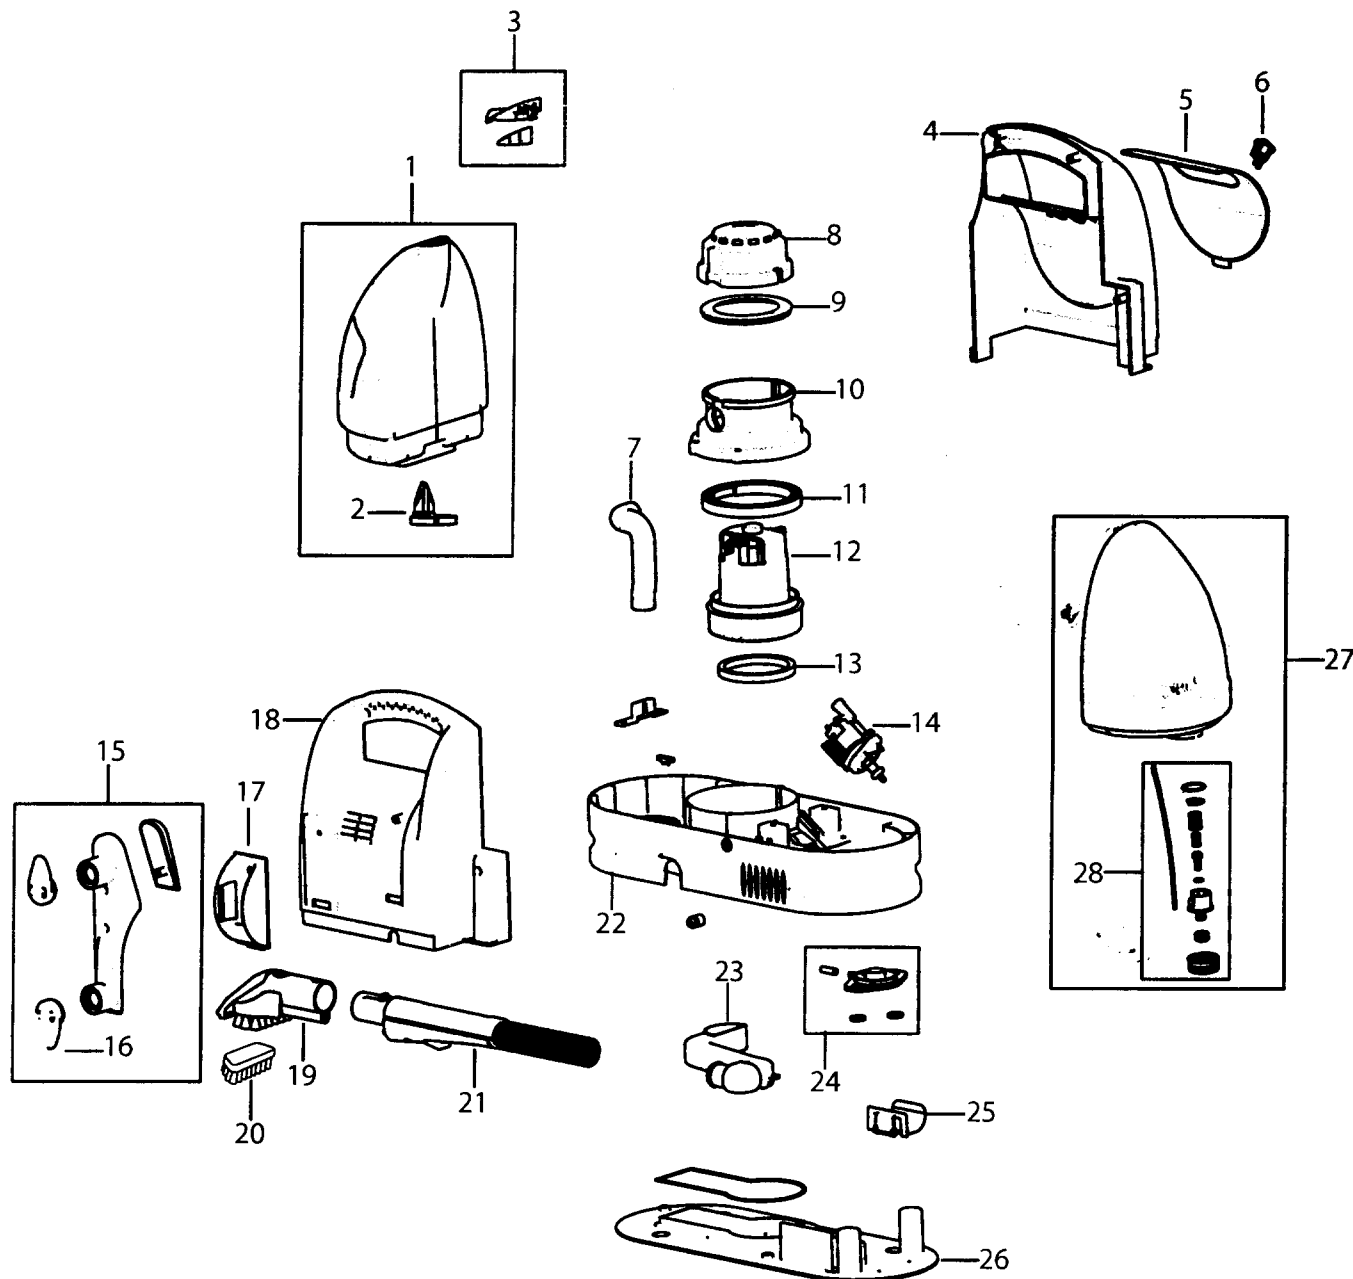

RUBBERMAID

CANISTER DEEP

PDC Model 9E02

Xtra-Lift™

- 1..... BI-2035005 Dirty tank assembly
- 2..... BI-6035045 Airstack bottom seal
- 3..... BI-2035010 Dirty tank latch w/gasket
- 4..... BI-2035016 Front housing
- 5..... BI-2035015 Cover, plate
- 6..... BI-2104200 Switch
- 7..... BI-6035017 Motor exhaust duct
- 8..... BI-6035018 Top motor cover
- 9..... BI-6035019 Top motor seal
- 10..... BI-6035020 Motor cover
- 11..... BI-6035021 Top motor gasket
- 12..... BI-6035022 Motor
- 13..... BI-6035023 Bottom motor gasket
- 14..... BI-6035029 Pump
- 15..... N/A..... Cord wrap bracket w/cord wraps and cover
- 16..... BI-2035024 Cord wrap

- 17..... BI-2035023 Wand clip
- 18..... BI-2035024 Rear housing
- 19..... NLA..... 3" upholstery tool
- 20..... BI-2035006 Brush for 3" tool
- 21..... NLA..... Flex hose and handle assembly
- 22..... BI-2035001 Base, medium cool gray
- 23..... BI-6035034 Intake duct
- 24..... BI-6035030 Receiver assembly
- 25..... N/A..... Hose clip
- 26..... BI-2035018 Bottom base cover w/gasket
- 27..... BI-2035017 Clean tank assembly
- 28..... BI-2035014 Cap and insert assembly

Not Illustrated

- BI-2035025..... Power cord