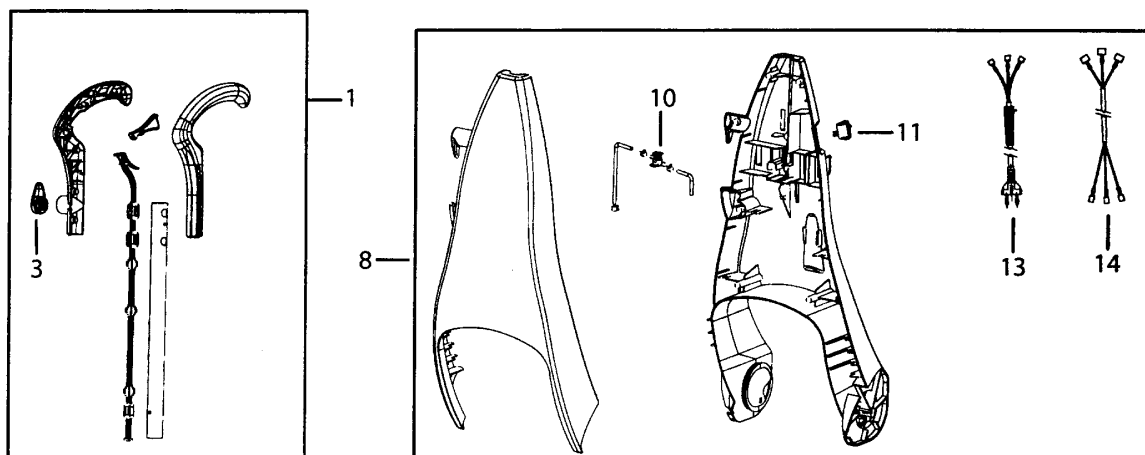

RUBBERMAID

UPRIGHT DEEP CLEANER

UDC Model 9E00

Xtra-Lift™

- 1 BI-5556200 Handle and grip assembly, med. cool gray
- 3 BI-2106378 Cord wrap, medium cool gray
- 8 BI-5556201 Lower handle assembly, med. cool gray
- 10 BI-0159595 Valve assembly w/vinyl tube
- 11 BI-5559125 Switch, red
- 13 BI-2104525 Cordset
- 14 BI-2104446 Harness w/insulated terminals
- 15 BI-2103418 Gasket extruded
- 16 BI-2104052 Tank interface seal
- 17 BI-2134939 Main housing, medium cool gray
- 18 BI-2132951 Belt cover, medium cool gray
- 19 BI-2106215 E-ring for axle
- 20 BI-2139754 Wheel
- 21 BI-2100170 Axle
- 22 BI-2149873 Window nozzle, commercial
- 23 BI-2106107 Spray tip
- 24 BI-2102602 Connector T
- 25 BI-2104050 Gasket, short motor duct
- 26 BI-2103161 Short motor duct
- 27 BI-2132986 Motor cover
- 28 BI-2104051 Motor intake gasket
- 29 BI-0175972 Motor
- 30 BI-2104056 Motor gasket
- 31 BI-2130433 Base assembly w/brush
- 32 BI-5559113 Arm retainer (left and right)
- 33 BI-2151172 Brush assembly
- 34 BI-2100621 Brush belt
- 35 BI-2140054 Pivot arm (left and right)

- 36 BI-2000010 Elevator lever (left and right)
- 37 BI-5559102 Handle release pedal
- 38 BI-2140710 Autoloader receiver assembly
- 39 BI-2107181 Pump assembly
- 40 BI-0150628 Pump belt
- 41 BI-0159043 Tank assembly w/lint screen
- 42 BI-5556207 Tank lid w/screen and gasket
- 43 BI-2034435 Tank handle
- 44 BI-2133501 Lint screen
- 45 BI-2140213 Baffle bladder assembly
- 46 BI-2130213 Baffle and float assembly
- 47 BI-2140325 Float assembly
- 48 BI-2100315 Bladder
- 49 BI-0159041 Tank bottom assembly
- 50 BI-2807075 Screw
- 51 BI-2107041 Autoloader assembly
- 52 BI-2106241 Overseal for autoloader