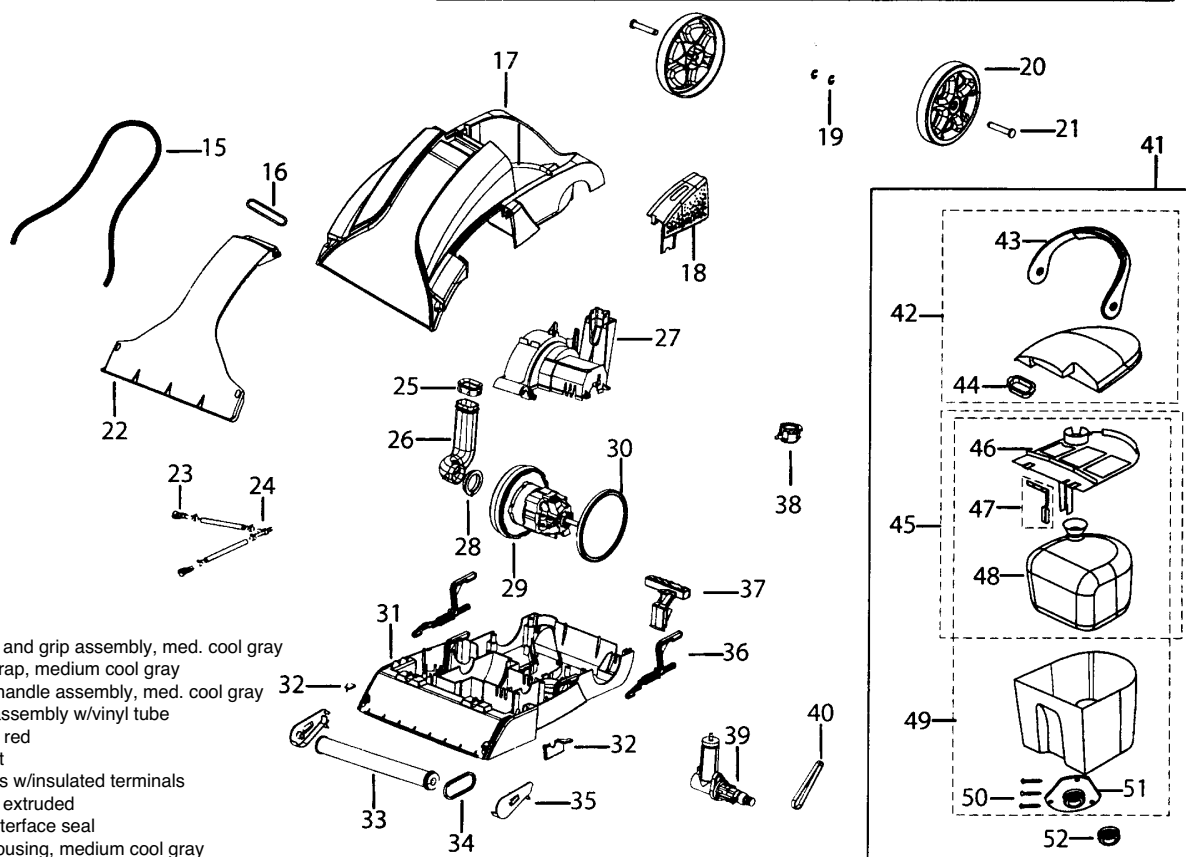

RUBBERMAID

UPRIGHT DEEP CLEANER

UDC Model 9E00

Xtra-Lift™

- 1 BI-5556200 Handle and grip assembly, med. cool gray
- 3 BI-2106378 Cord wrap, medium cool gray
- 8 BI-5556201 Lower handle assembly, med. cool gray
- 10 BI-0159595 Valve assembly w/vinyl tube
- 11 BI-5559125 Switch, red
- 13 BI-2104525 Cordset
- 14 BI-2104446 Harness w/insulated terminals
- 15 BI-2103418 Gasket extruded
- 16 BI-2104052 Tank interface seal
- 17 BI-2134939 Main housing, medium cool gray
- 18 BI-2132951 Belt cover, medium cool gray
- 19 BI-2106215 E-ring for axle
- 20 BI-2139754 Wheel
- 21 BI-2100170 Axle
- 22 BI-2149873 Window nozzle, commercial
- 23 BI-2106107 Spray tip
- 24 BI-2102602 Connector T
- 25 BI-2104050 Gasket, short motor duct
- 26 BI-2103161 Short motor duct
- 27 BI-2132986 Motor cover
- 28 BI-2104051 Motor intake gasket
- 29 BI-0175972 Motor
- 30 BI-2104056 Motor gasket
- 31 BI-2130433 Base assembly w/brush
- 32 BI-5559113 Arm retainer (left and right)
- 33 BI-2151172 Brush assembly
- 34 BI-2100621 Brush belt
- 35 BI-2140054 Pivot arm (left and right)

- 36 BI-2000010 Elevator lever (left and right)
- 37 BI-5559102 Handle release pedal
- 38 BI-2140710 Autoloader receiver assembly
- 39 BI-2107181 Pump assembly
- 40 BI-0150628 Pump belt
- 41 BI-0159043 Tank assembly w/lint screen
- 42 BI-5556207 Tank lid w/screen and gasket
- 43 BI-2034435 Tank handle
- 44 BI-2133501 Lint screen
- 45 BI-2140213 Baffle bladder assembly
- 46 BI-2130213 Baffle and float assembly
- 47 BI-2140325 Float assembly
- 48 BI-2100315 Bladder
- 49 BI-0159041 Tank bottom assembly
- 50 BI-2807075 Screw
- 51 BI-2107041 Autoloader assembly
- 52 BI-2106241 Overseal for autoloader