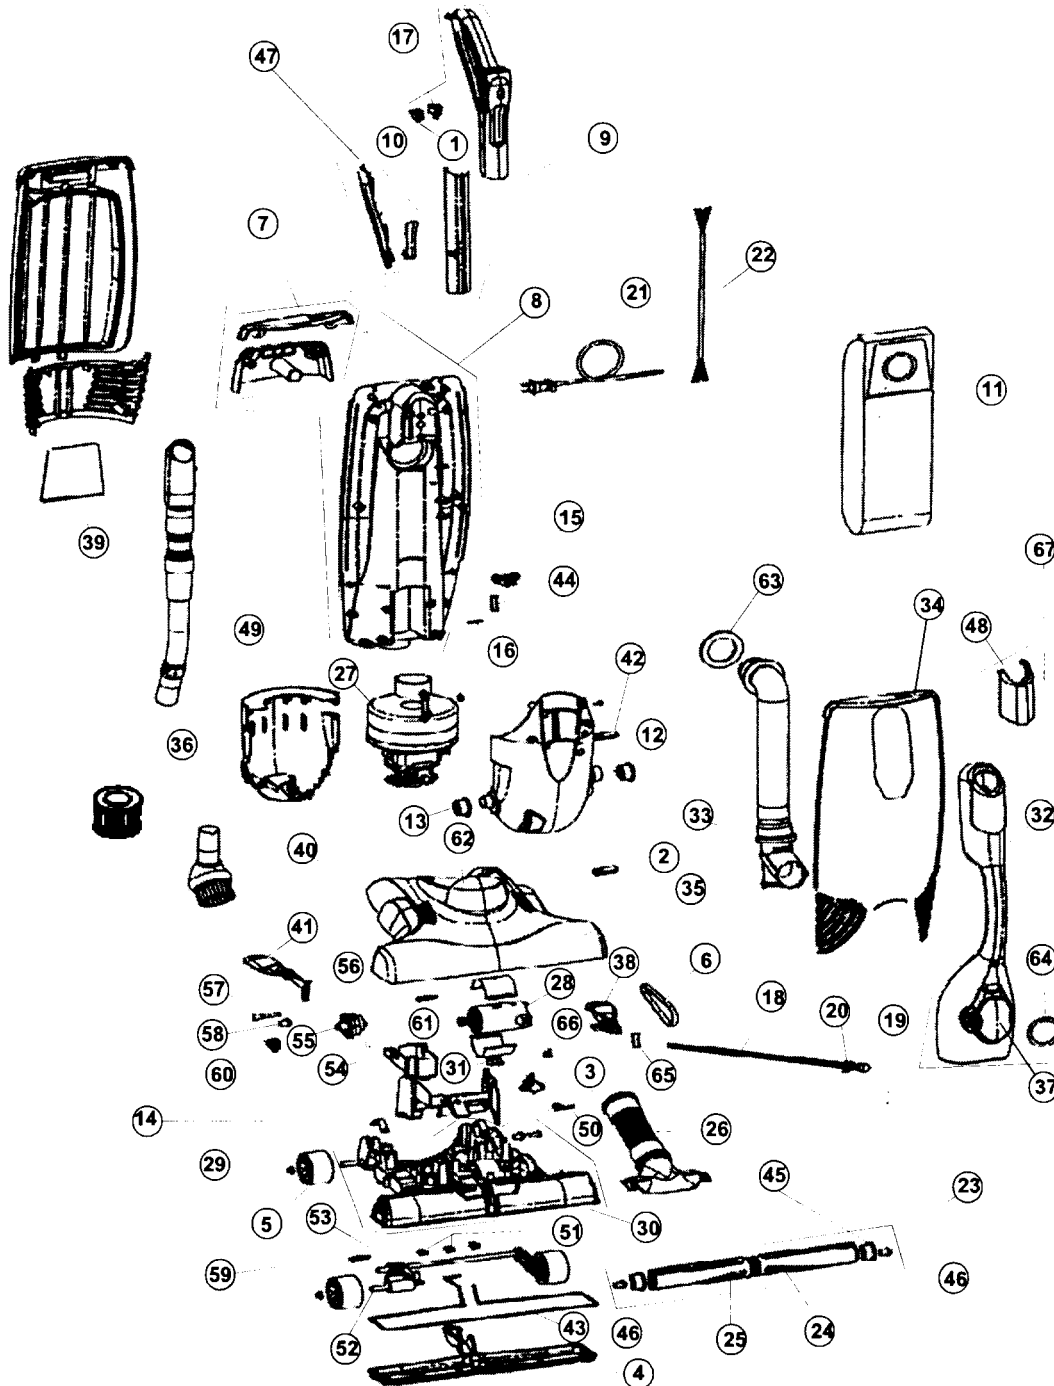

ROYAL

METAL UPRIGHTS

Model: RY9000, RY9100, RY9200

Model: RY9000, RY9100, RY9200

Index	Part No.	Description
1	R-912040	Power switch
2	R-023900	Rectifier assembly
3	R-912495	Brushroll micro switch
4	R-001260	Nozzle guard
5	R-0015M0	Roller
6	R-002560	Cog belt
7	R-0173A2	Bag chamber top assembly w/o FBI (RY9000)
		Bag chamber top assembly w/FBI (RY9100, RY9200)
8	R-007560	Bag chamber assembly
9	R-0085BB	Upper handle assembly
10	R-0089BB	Upper cord hook
11	R-115016	Type U microfresh bag, 7 pack (RY9000, RY9100)
	R-190900	Type U HEPA bag (RY9200)
12	R-010860	Pivot ring
13	R-010960	Pivot ring
14	R-011000	Pivot clamp
15	R-0111BB	Lower cord hook
16	R-011200	Lower cord hook spring
17	R-020600	Brushroll shut off switch
18	R-027000	Socket assembly
19	R-920906	Bulb #906
20		Socket clip
21	R-0211M0	Power cord
22	R-024200	Internal cord
23	R-034000	Brushroll assembly
24	R-034800	Right bristle strip
25	R-034900	Left bristle strip
26		Lower hose assembly
27		Blower motor assembly (RY9000, RY9100)
		Blower motor assembly - single (RY9200)
28		Brush motor assembly
29	R-710102	Wheel retainer
30	R-001000	Nozzle base and rear axle assembly
31	R-021000	Brush motor circuit breaker
32	R-0121A2	Lower handle tube - plastic
33		Lower dirt tube gasket
34		Front bag chamber assembly (RY9000)
		Front bag chamber assembly (RY9100)
		Front bag chamber assembly (RY9200)
35		Bumper
36		Royalair microfresh filter (RY9000)
	R-013000	HEPA filter assembly (RY9100, RY9200)
37	R-0117AZ	Hose accessory door, chrome
		Hose accessory door, polished
		Hose accessory door, aluminum
38	R-002700	Handle release pedal
39		Bag chamber filter
40		Nozzle cover
41		Height adjustment pedal
42	R-015500	Threshold stop

Index	Part No.	Description
43	R-016500	Base gasket
44	R-031000	Roll pin
45	R-034700	End cap
46	R-034600	Nut
47	R-015300	Upper cord hook release and button lever assembly
48		Handle cover w/screws
49		Rear motor housing
50	R-021400	Thermal fuse assembly
51		Front axle bracket
52		Front axle stud
53		Height adjustment bracket
54		Height adjustment housing
55		Height adjustment cam
56		Height adjustment ratchet wheel
57		Height adjustment pivot bolt
58		Bushing
59		Height adjustment return spring
60		Ratchet stop
61		Height adjustment position spring
62		Head light lens
63		Upper dirt tube gasket
64		Hose accessory door gasket
65		Brush reset button
66	R-031200	Handle release pedal spring
67	R-0121BB	Complete lower handle assembly, plastic
ATTACHMENT KIT - DELUXE		
	R-305	Full deluxe attachment kit
	R-258801B	Crevice tool - dark gray
	R-024585	Hose connector adaptor assembly
	R-041076A	Lower wand assembly
	R-041077	Upper wand assembly
	R-995084B	7; hose and bleed valve assembly
	R-097282B	Round brush, gray
	R-415582B	6" upholstery tool
	R-415682B	10" floor brush
ATTACHMENT KIT		
	R-304	Full attachment kit
	R-4028036	Extension wand
	R-502801	Crevice tool
	R-024585	Hose connector adaptor assembly
	R-051284	Hose assembly
	R-050282	Round brush
	R-097682	10" floor brush
	R-098584	Upholstery tool
	R-306	Attachment kit (MRY9100)
	R-307	Attachment kit (MRY9200)