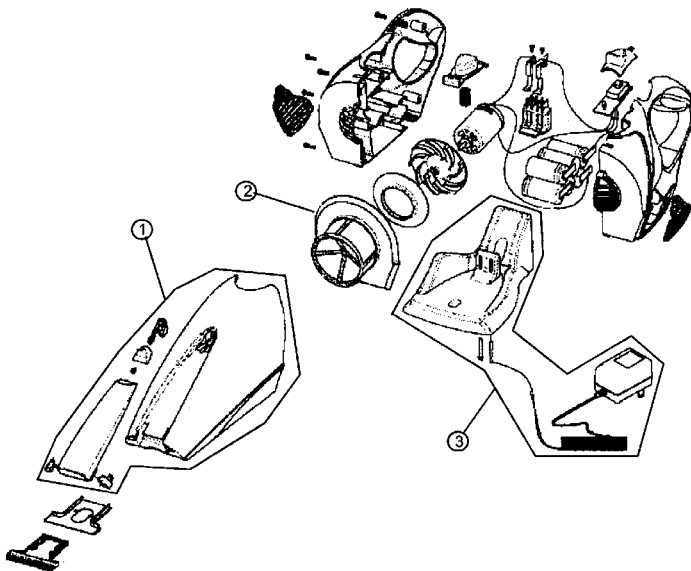

Models: 0880/0880DV/0881/0886/0887/0890/0895/0896/0914

Scorpion/Jaguar

Index	Part No.	Description
1	R-088559	Dust cup assembly
2	R-088570	Filter assembly
3	R-088572	Charger assembly - 4.8 volt

Platinum

0890/0895/0896

Index	Part No.	Description
1	R-089559	Dust cup assembly
2	R-088570	Filter assembly
3	R-088580	Charger assembly - 7.2 volt

Index	Part No.	Description
1	NA	Dust cup assembly
2	R-ME1300	Filter assembly
3	NA	Charger assembly