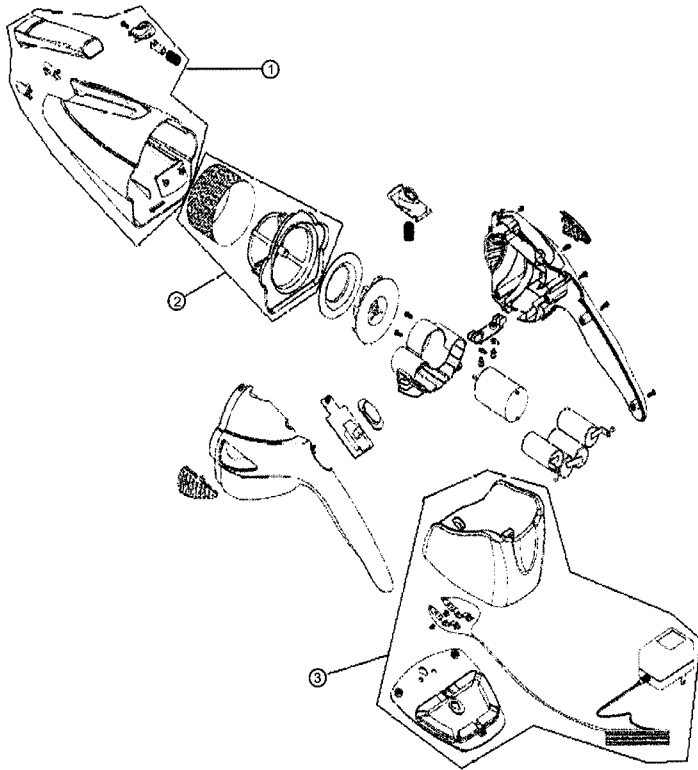

Models: 0880/0880DV/0881/0886/0887/0890/0895/0896/0914

Scorpion/Jaguar

Index	Part No.	Description
1	R-088559	Dust cup assembly
2	R-088570	Filter assembly
3	R-088572	Charger assembly - 4.8 volt

Platinum

0890/0895/0896

Index	Part No.	Description
1	R-089559	Dust cup assembly
2	R-088570	Filter assembly
3	R-088580	Charger assembly - 7.2 volt

Index	Part No.	Description
1	NA	Dust cup assembly
2	R-ME1300	Filter assembly
3	NA	Charger assembly