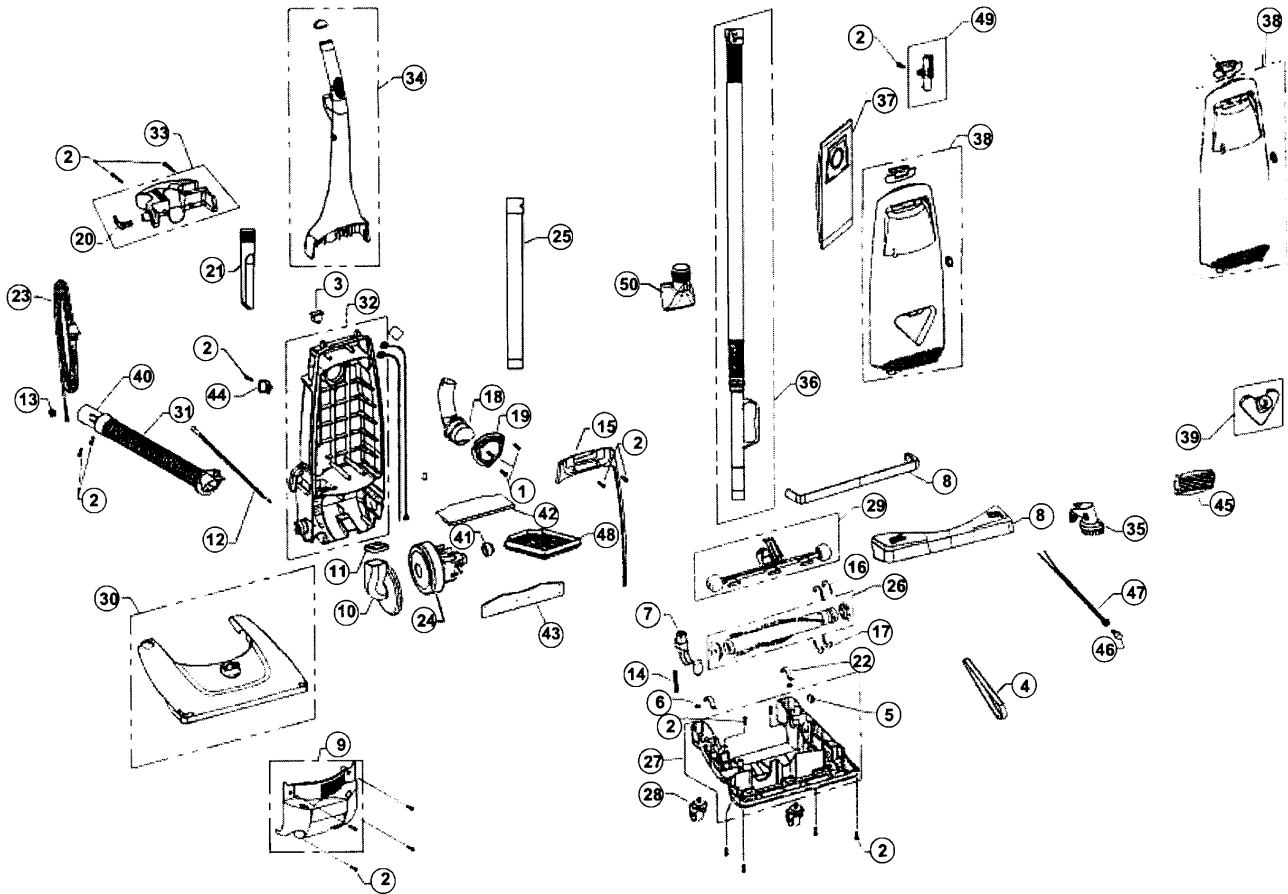

ROYAL

Model: 086320, 086325, 086340, 086345

UPRIGHTS

SWIVEL ULTRA GLIDE

Index	Part No.	Description
1	R-250100	Screw
2	R-720430	Screw
3	R-720128	Switch
4	R-720310	Style 5 belt
5	R-720380	Belt guide clip
6	R-863054	Caster pal nut
7	R-863060	Handle release pedal
8	R-865088K	Scuff guard bumper, 086320
	R-865088	Cushion bumper, 086325, 086340, 086345
9	R-864095	Motor cover
10	R-863109	Motor air duct
11	R-863112	Motor duct seal
12	R-863168	Neon lamp
13	R-863130	Strain relief
14	R-690350	Hanade release pedal spring
15	R-863295	Switch compartment cover
16	R-863307	Nozzle cover felt
17	R-863308	Belt cover felt
18	R-863335	Hose inlet
19	R-863337	Hose inlet retainer
20	R-920015	Cord hook
21	R-920035	Crevice tool
22	R-920140	Pivot clamp
23	R-997125	Powercord, 25 feet
24	R-630172	Motor (see note)
25	R-863360	Telescopic wand
26	R-863005	Brush roll assembly
27	R-863044	Nozzle base assembly
28	R-863038	Caster
29	R-863040	Height adjustment assembly

Index	Part No.	Description
30	R-863082	Nozzle cover with scuff guard (086320)
	R-863570	Nozzle cover assembly (086325)
	R-863083	Nozzle cover assembly (086340)
	R-864269L	Nozzle cover assembly (086345)
31	R-863087	Lower hose assembly
32	NLA	Back panel assembly
33	R-863175	Tool caddy assembly
34	R-863235	Handle assembly
35	R-863400	Corner tool assembly
36	R-863405	Hose assembly
37	R-920047	Type U bags, 3 pack
38	R-864205K	Front panel assembly (086320)
	R-986314	Front panel assembly (086325)
	R-863153	Front panel assembly (086340)
	R-863151	Front panel assembly (086345)
39	R-863320	Edge wedge triangle tool (086320, 086325, 086340)
40	R-863411	Wand adapter
41	R-8631056	Motor grommet
42	R-863118	Bag chamber filter - micro
43	R-863122	Front panel exhaust filter - microfresh
44	R-690360	Tool clip
45	R-864225	Lens
46	R-920906	Bulb #906
47	R-863221	Socket assembly w/diode
48	R-863420	Filter support
49	R-864300	Mechanical FBI
50	R-920215	2-in-1 floor tool assembly