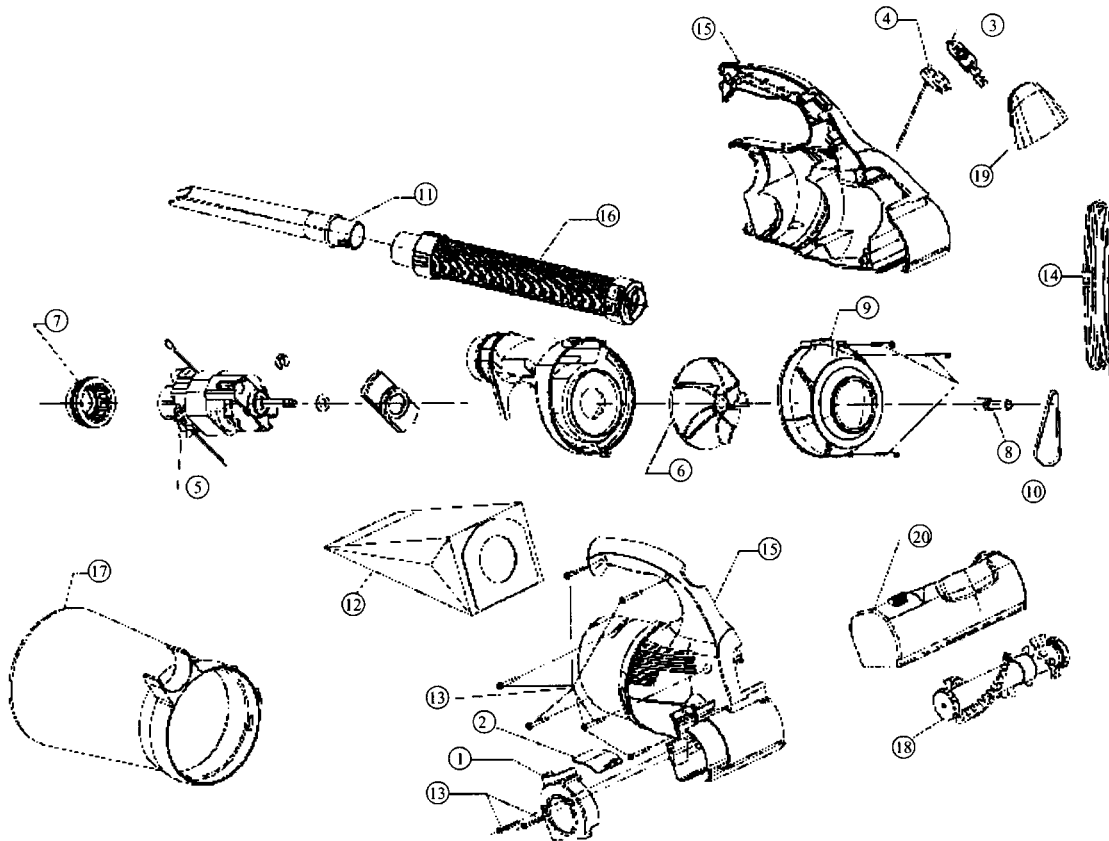

Models: 08230 'Ultra'

Index	Part No.	Description
1	R-232121	Right end cap body
2	R-232140	Swing door hose
3	R-232170	Switch cover
4	R-232187	Switch with leads - double tab
4	NLA	Switch with leads - single tab
5	NLA	Motor
6	R-232213	Fan
7	NLA	Rear motor grommet
8	R-232221	Shaft ext.
9	R-232233	Fan housing - shroud
10	R-157260	Style 1 belt, 2 pack
11	R-232330	Crevice tool
12	R-010347	Type G bag, 3 pack
13	R-503819	Body screw
14	NLA	Cord - 25'
15	R-232111	Body assembly
16	R-232154	Hose assembly
17	R-232260	Cloth bag
18	R-232420	Brush roll assembly
19	NLA	Nozzle plug assembly
20	R-232341	Nozzle door