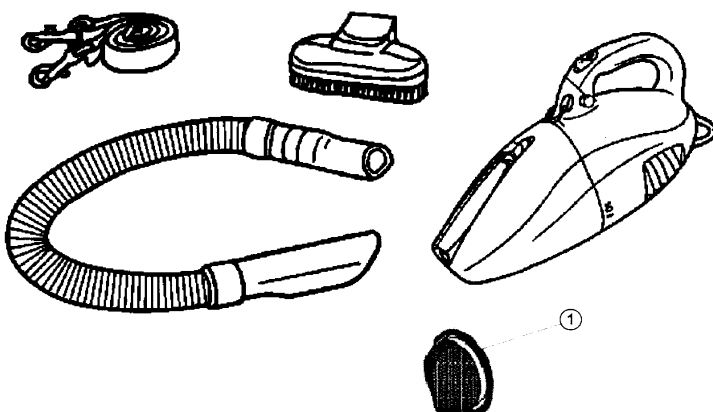

Dynamo Devil Ray

08050, 08055

Index	Part No.	Description
1	R-805000	Filter package
2	NA	Flexible hose assembly
3	NA	upholstery brush assembly
4	NA	crevice brush
5	NA	shoulder strap

Scorpion Quick Flip

08220

Index	Part No.	Description
1	R-DE0900	Filter
2	NA	Flexible hose assembly
3	NA	upholstery brush assembly
4	NA	shoulder strap