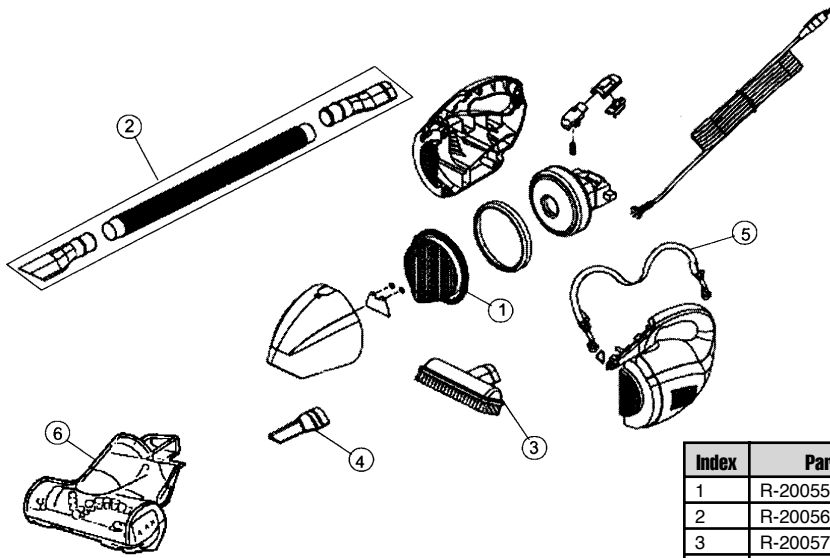

Scorpion

08200, 08201, 08210

Index	Part No.	Description
1	R-200550	Filter package
2	R-200560	Flexible hose assembly
3	R-200570	Floor brush assembly
4	R-200580	Crevice tool (08200, 08201)
4	NLA	Crevice tool (08210)
5	R-200585	Shoulder strap
6	NA	Turbo tool (08210)

Dynamo Devil Ray

08050, 08055

Index	Part No.	Description
1	R-805000	Filter package
2	NA	Flexible hose assembly
3	NA	upholstery brush assembly
4	NA	crevice brush
5	NA	shoulder strap

Scorpion Quick Flip

08220

Index	Part No.	Description
1	R-DE0900	Filter
2	NA	Flexible hose assembly
3	NA	upholstery brush assembly
4	NA	shoulder strap