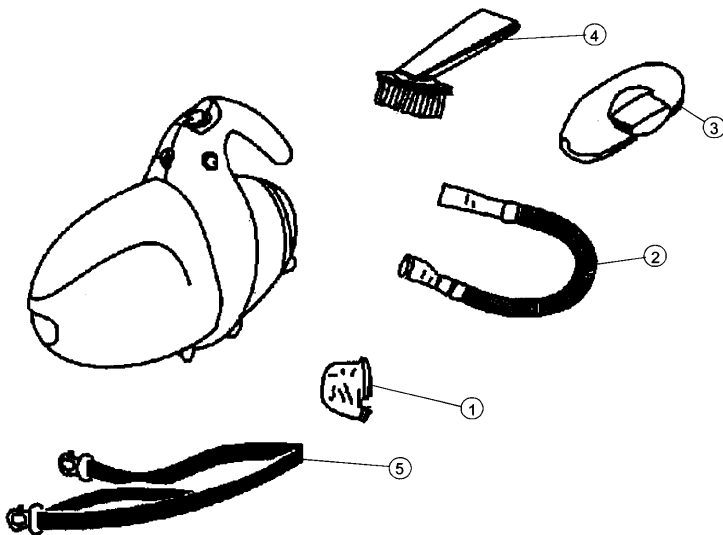

Scorpion

08200, 08201, 08210

Index	Part No.	Description
1	R-200550	Filter package
2	R-200560	Flexible hose assembly
3	R-200570	Floor brush assembly
4	R-200580	Crevice tool (08200, 08201)
4	NLA	Crevice tool (08210)
5	R-200585	Shoulder strap
6	NA	Turbo tool (08210)

Dynamo Devil Ray

08050, 08055

Index	Part No.	Description
1	R-805000	Filter package
2	NA	Flexible hose assembly
3	NA	upholstery brush assembly
4	NA	crevice brush
5	NA	shoulder strap

Scorpion Quick Flip

08220

Index	Part No.	Description
1	R-DE0900	Filter
2	NA	Flexible hose assembly
3	NA	upholstery brush assembly
4	NA	shoulder strap