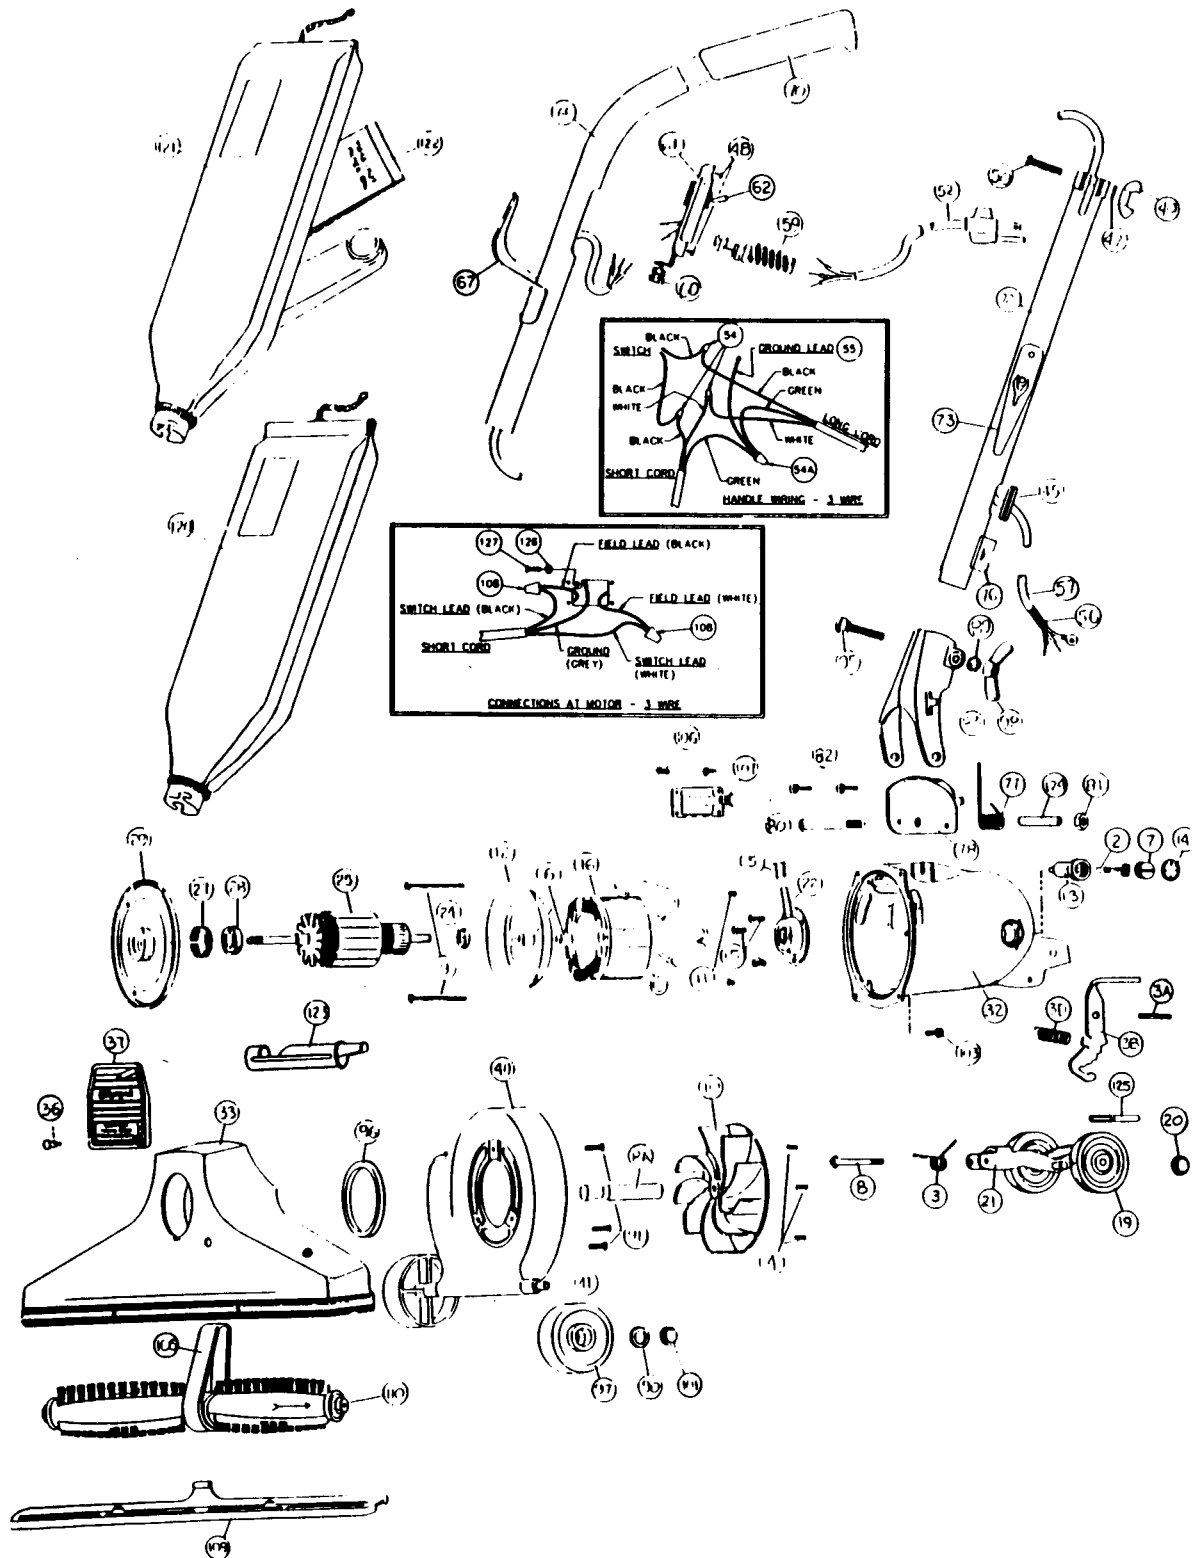

ROYAL

METAL UPRIGHTS

Models: 656, 7510

Models: 656, 7510

NLA	Motor Unit Assy	56	NLA	Cord Protecting Sleeve	
2	NLA	Carbon Brush Assy	57	NLA	Short Cord & Lug Assembly
3	R-003008	Spring, rear fork	59	R-611305	Strain Relief, switch plate
3A	R-670705	Spring Pin	60	R-880304	Strain Relief, handle
3B	R-690715	Release Pedal, incremental	61	R-060837	Switch & Plate Assembly
3D	R-672009	Spring, release pedal	62	R-163302	Toggle Switch
4	R-670013	Screw, motor plate ret.	66	NLA	Upper Handle Assembly
5	R-065028	Oiler Cap	67	R-259317	Cord Hook, upper
6	R-618772	Spacer, baffle	70	R-801314	Handle Grip
7	R-672103	Brush Holder Screw Assembly	72	R-0655330	Handle Adaptor Assembly
8	R-311031	Screw & Washer Assembly	73	R-259316	Cord Hook, lower
8A	R-380261	Drive Shaft	76A	R-670844	Cord, clip
9	R-618016	Screw, field retainer	77	R-004723	Handle Fork Spring
10	R-608005	Fan, heavy duty	78	R-133714	Handle Stop Plate
11	R-801014	Set Screw, brush holder	80	R-801708	Bolt, handle fork retainer
12	R-801017	Baffle Plate	81	R-801714	Nut, nylon insert
13	R-801019	Brush Holder	82	R-990104	Screw, handle stop plate
14	R-801034	Brush Holder Protector Cap	83	R-028580	Handle Fork & Latch Assembly
15	R-801701	Screw, rear bearing retainer	89	R-003311	Washer, handle fork clamp screw
16	R-618002	Field, 120v	90	R-005138	Washer, wheel retainer
	R-067105	Rear Wheel, Fork & Shaft Assy	91	R-023309	Screw, nozzle & fan case
19	R-671705	Wheel, 2 1/2" diam.	95	R-230713	Carriage Bolt, handle clamp
20	R-801711A	Wheel Retainer	96	R-2854270	Gasket, nozzle sealing
21	R-670007	Rear Fork & Shaft Assembly	97	R-671705	Wheel, wide
22	R-080126	Rear Bearing Assy	98	R-285720	Wingnut, large
	R-088407	Motor Plate & Armature Assy	101	R-801711A	Wheel Retainer
24	R-175053	Washer, oil slinger	103	R-980743	Screw, machine-thread forming
25	R-884001	Armature, 120v	105	R-672260	Belt
	NLA	Motor Plate & Bearing Assy	106	R-360753	Screw, side connections plate
27	R-880046	Tolerance Ring	107	R-183749	Side Connections Plate
28	R-880026	Ball Bearing	108	R-259762	Wire Connector, blue
29	R-884003	Motor Plate	109	R-672270	Nozzle Guard
32	NLA	Motor Housing	110	R-655225	Brush Roll Assembly, hex ends
33	R-671027	Nozzle Assembly		R-059721	Brush Roll Assembly, square ends
36	NLA	Rivet, nozzle plug	120	R-066240	Bag Assy, shakeout, 656
37	R-670744B	Nozzle Plug		R-770040	Bag Assy, shakeout, 7310
40	R-670118	Fancase Assembly	121	R-0662421	Bag Assy, zipper, 656Z
41	NLA	Axle Stud		NLA	Bag Assy, zipper, 7510Z
	R-655030	Handle & Cord Assembly, 50ft	122	R-66247	Paper Bag
45	R-230324	Grommet	123	R-880262	Belt Lifter
47	R-023311	Lockwasher	124	R-110773	Insert, motor housing
48	R-801701	Screw, switch plate	125	NLA	Cover, lever
49	R-801710	Wingnut, small	126	R-006318	Lockwasher
50	R-360713	Screw, adaptor clamp	127	R-880707	Screw, ground lead
	R-060831	Switch & Cord Assembly, 50 ft			
52	NLA	Cord & Plug Assembly, 50 ft			
54	R-259761	Wire Connector, grey			
54A	R-259762	Wire Connector, blue			
55	R-031101	Ground Lead			