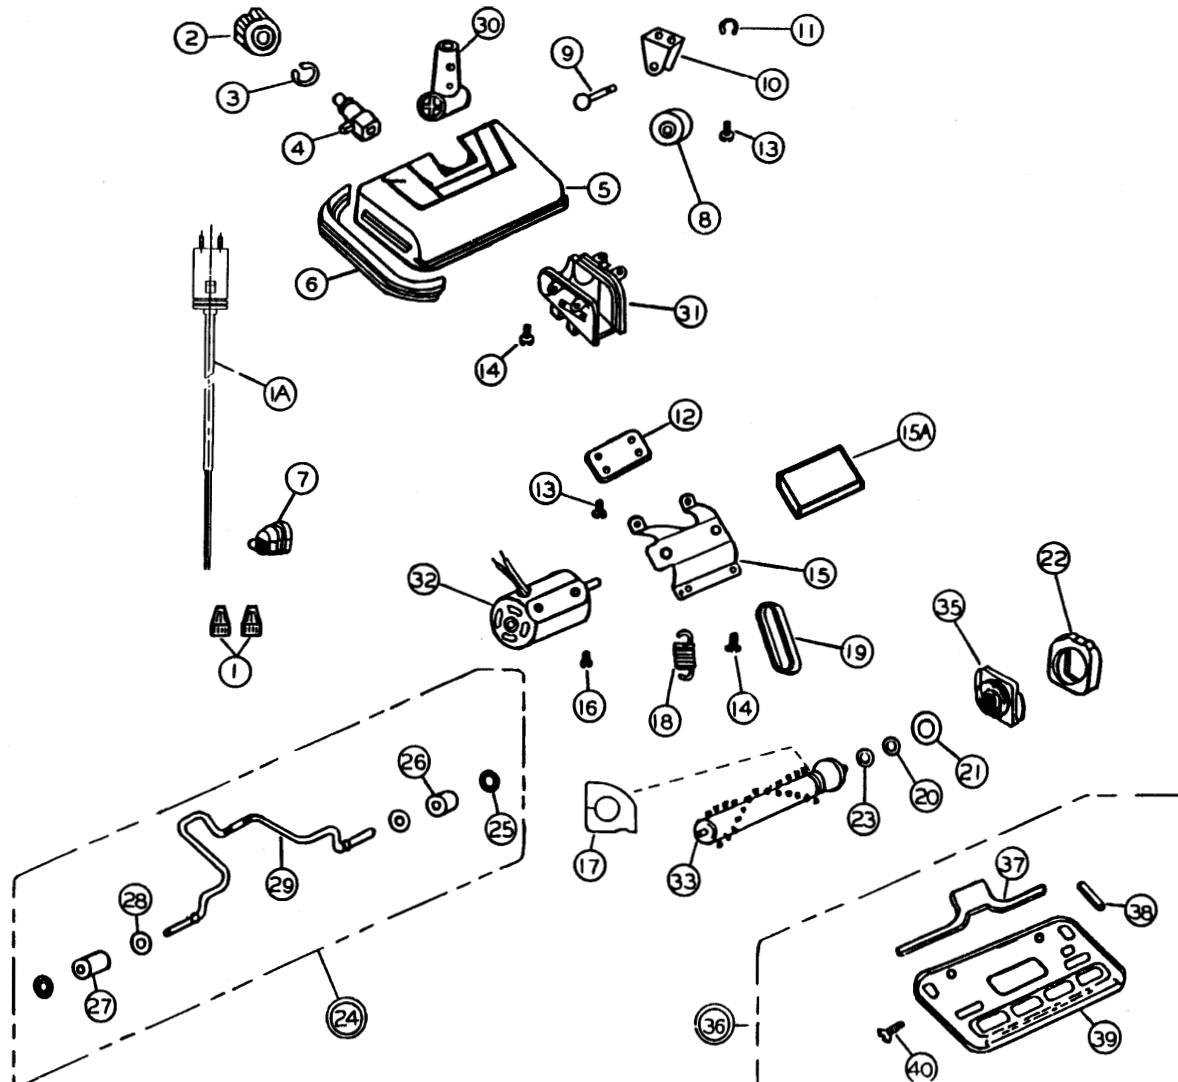

Models: 612956 (610110) Power Nozzle

- | | | | | | |
|-----|-----------|----------------------------------|----|----------|---------------------------------|
| 1 | SS-71B | Solderless Connector, 100 pk (R) | 20 | R-598265 | Fiber Washer |
| 1A | NLA | Cord | 21 | R-598166 | Washer |
| 2 | R-400011 | Control Knob | 22 | NLA | Brush Mount |
| 3 | R-598718 | Retaining Ring | 23 | R-598245 | Washer |
| 4 | R-598602 | CAM | 24 | NLA | Roller Arm Assembly |
| 5 | R-598209A | Nozzle Body, w/ onserts | 25 | R-598711 | Retaining Ring |
| 6 | R-598201 | Bumper | 26 | R-598007 | Right Roller |
| 7 | R-880304 | Strain Relief | 27 | R-598008 | Left Roller |
| 8 | R-598009 | Wheel | 28 | R-598138 | Washer |
| 9 | R-598101 | Wheel Shaft | 29 | NLA | Roller Arm |
| 10 | R-598407 | Wheel Bracket | 30 | NLA | Swivel Adaptor Assy |
| 11 | R-598318 | Retaining Ring | 31 | NLA | Adaptor Retainer Assy |
| 12 | NLA | Roller Arm Retaining Plate | 32 | R-059800 | Motor |
| 13 | R-598115 | Screw | 33 | R-059824 | Brush Roll Assy, double bristle |
| 14 | R-598012 | Screw | 34 | R-059872 | Bearing Assy, left |
| 15 | R-598830 | Motor Bracket | 35 | R-059873 | Bearing Assy, right |
| 15A | NLA | Sound Absorbing Pad | 36 | R-059822 | Bottom Plate Assy |
| 16 | R-598014 | Motor Mounting | 37 | R-598707 | Sealing Gasket |
| 17 | R-598056 | Dirt Seal, belt | 38 | R-598708 | Strip Gasket |
| 18 | R-598231 | Roller Spring Arm | 39 | R-598774 | Bottom Plate Only |
| 19 | R-598260 | Belt | 40 | R-598743 | Screw |