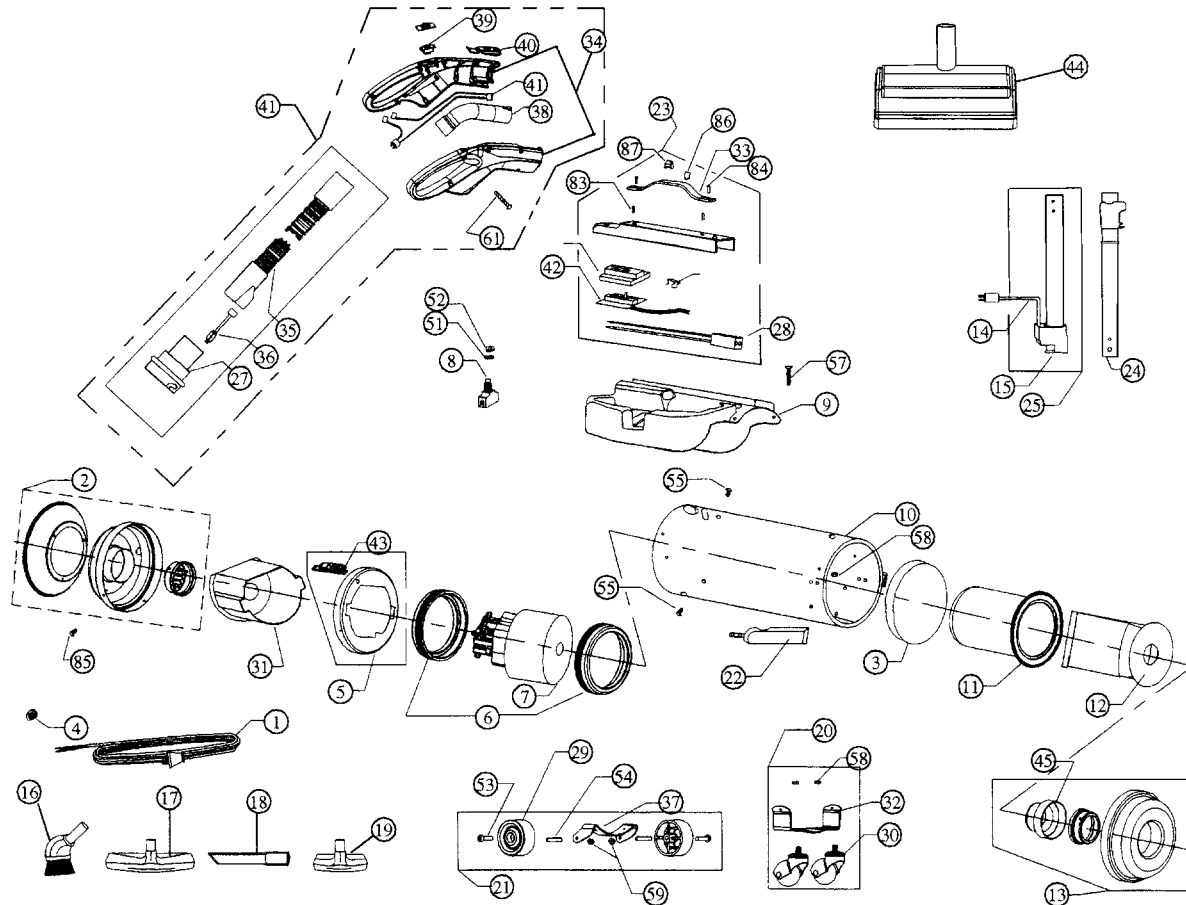

Models: 4700, 4750

For hardware items NOT listed in this schematic, refer to page 81.

- |  |  |
|--|--|
| 1.....R-041437A.....Cord & Plug Assy, 4700           | 22 .....R-040174B.....Clamp Assy                           |
| 1.....R-414376.....Cord & Plug Assy, 4750            | 23 .....R-4750408.....Handle & Wiring Duct Assy, 4700      |
| 2.....R-415700.....Rear End Bell Assy, 4700          | 23 .....R-470220.....Handle & Wire Duct Assy, 4750         |
| 2.....R-157008.....Rear End Bell Assy, 4750          | 24 .....R-470130A.....Upper Wand & Cuff Assy, 4700         |
| 3.....R-460030.....Microfresh Filter                 | 24 .....R-470130.....Upper Wand & Cuff Assy, 4750          |
| 4.....R-880304.....Strain Relief                     | 25 .....R-470250.....Lower Wand Assy, 4700                 |
| 5.....R-401062.....Rear Motor Support & Speed        | 25 .....R-702508.....Lower Wand Assy, 4750                 |
| 6.....R-350060.....Rubber Motor Support              | 26 .....R-470200.....Power Grip & Electric Hose Assy, 4700 |
| 7.....R-435210.....Motor, variable speed             | 26 .....R-475020.....Power Grip & Electric Hose Assy, 4750 |
| 8.....R-413302.....Switch                            | 27 .....R-460780.....Complete Hose Connector Assy, 4700    |
| 9.....R-411000A.....Tool Caddy, 4700                 | 27 .....R-607808.....Cmplete Hose Connector Assy, 4750     |
| 9.....R-411000A.....Tool Caddy, 4750                 | 28 .....R-470310.....Female Plug w/leads                   |
| 10.....R-041162.....Casting & Ring Assy, 4700        | 29 .....NLA.....Rear Wheel                                 |
| 10.....R-041178.....Casting & Ring Assy, 4750        | 30 .....R-988440.....Caster, swivel ball                   |
| 11.....R-041140.....Bag Assy                         | 31 .....R-411277.....Air Deflector                         |
| 12.....R-467130.....Paper Bag, 3 pack                | 32 .....R-701119.....Wheel Bracket Stamping                |
| 13.....R-040173.....Front End Bell Assy              | 33 .....R-7013146.....Grip, dark gray, 4700                |
| 14.....R-460235A.....Upper Plug Assy, 4700           | 33 .....R-701314B.....Grip, burgundy, 4750                 |
| 14.....R-4601358.....Upper Plug Assy, 4750           | 34 .....R-170000A.....Power Grip Housing Assy, 4700        |
| 15.....R-470260A.....Female Plug Housing, 4700       | 35 .....R-4750408.....Electrified Hose, 4700               |
| 15.....R-4702606.....Female Plug Housing, 4750       | 35 .....R-475040.....Electrified Hose, 4750                |
| 16.....NLA.....Dust Brush Assy, burgundy, 4750       | 36 .....R-470300A.....Pigtail, male plug, 4700             |
| 17.....NLA.....10" Floor Brush Assy, 4700            | 36 .....R-470300.....Pigtail, male plug, 4750              |
| 17.....R-435200.....10" Floor Brush Assy, 4750       | 37 .....R-966006.....Wheel Bracket                         |
| 18.....R-258801A.....Crevice Tool, magnum blue, 4700 | 38 .....R-4351500.....InsertTube                           |
| 19.....R-415582A.....6" Upholstery Tool, 4700        | 40 .....NLA.....Release Button                             |
| 19.....R-435200.....6" Upholstery Tool, 4750         | 41 .....R-435160.....M/F2 Wire Assy,                       |
| 20 .....R-070275.....Front Wheels & Bracket          | 42 .....R-470280.....Slide Pot Assy                        |
| 21 .....R-026105.....Rear Wheel & Bracket Assy       | 43 .....R-470241.....Speed Control Assy                    |
| 22 .....R-3040174.....Clamp Assy                     |  |