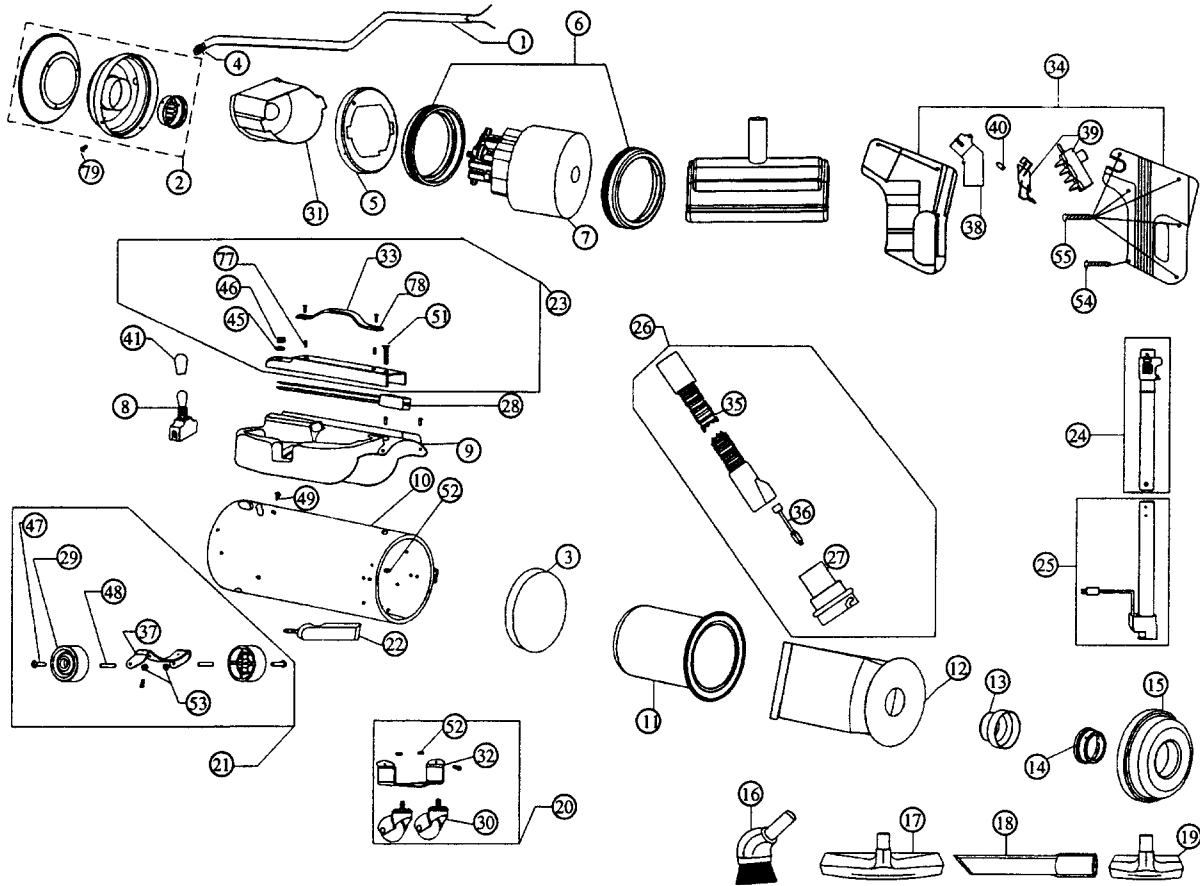

Models: 4600, 4650

For hardware items NOT listed in this schematic, refer to page 81.

- | | |
|--|---|
| 1.....R-041437A.....Cord & Plug Assy, 4600 | 23.....R-0411308.....Handle & Wiring Duct Assy, 4650 |
| 1.....R-414376.....Cord & Plug Assy, 4650 | 24.....R-041777A.....Upper Wand & Cuff Assy, 4600 |
| 2.....R-415700.....Rear End Bell Assy, 4600 | 24.....R-0417778.....Upper Wand & Cuff Assy, 4650 |
| 2.....R-157008.....Rear End Bell Assy, 4650 | 25.....R-47025D.....Lower Wand Assy, 4600 |
| 3.....R-460030.....Microfresh Filter | 25.....R-702508.....Lower Wand Assy, 4650 |
| 4.....R-880304.....Strain Relief | 26.....NLA.....Hose Assy, 4600 |
| 5.....R-401062.....Rear Motor Support | 26.....NLA.....Hose Assy, 4650 |
| 6.....R-350060.....Rubber Motor Support | 27.....R-460780.....Complete Hose Connector Assy, 4600 |
| 7.....R-460003.....Motor, variable speed | 27.....R-607808.....Complete Hose Connector Assy, 4650 |
| 8.....R-460002.....Switch | 28.....R-460001.....Female Plug, w/ leads |
| 9.....R-411000A.....Tool Caddy, 4600 | 29.....NLA.....Rear Wheel |
| 9.....R-411000A.....Tool Caddy, 4650 | 30.....R-988440.....Caster, swivel ball |
| 10.....R-041162.....Casing & Ring Assy | 31.....R-411277.....Deflector, air |
| 11.....R-041140.....Bag Assy | 32.....R-701119.....Wheel Bracket Stamping |
| 12.....R-040447.....Paper Bag, type J, 3 pack | 33.....R-7013146.....Grip, dark gray, 4600 |
| 13.....R-775794.....Inlet Tube | 33.....R-7013148.....Grip, burgundy, 4650 |
| 14.....R-026056.....Connector & Pins Assy | 34.....R-467802.....Power Grip Housing Assy, 4600 |
| 15.....R-401777.....front End Bell | 34.....NLA.....Power Grip Housing Assy, 4650 |
| 16.....R-097282A.....Round Brush Assy, magnum blue, 4600 | 35.....R-467802.....Hose, electric, 3-wire, 8 ft, 4600 |
| 16.....NLA.....Round Brush Assy, burgundy, 4650 | 35.....R-46781060.....Hose, electric, 3-wire, 10 ft, 4650 |
| 17.....R-415682A.....10" Floor Brush Assy, 4600 | 36.....R-041328A.....Pigtail, male plug, 4600 |
| 17.....R-156828.....10" Floor Brush Assy, 4650 | 36.....R-417288.....Cord, w/ male & female plug, 4650 |
| 18.....R-258801A.....Crevice Tool, magnum blue, 4600 | 37.....R-966006.....bracket, wheel |
| 18.....NLA.....Crevice Tool, burgundy, 4650 | 38.....R-417005A.....Tube, dirt passage, 4600 |
| 19.....R-415582A.....6" Upholstery Tool, 4600 | 38.....R-170058.....Tube, dirt passage, 4650 |
| 19.....R-155828.....6" Upholstery Tool, 4650 | 39.....R-2460030.....Circuit Board & Switch Assy |
| 20.....R-2070275.....Front Wheels & Bracket | 40.....R-417003.....Release Button |
| 21.....R-026105.....Rear Wheels & Bracket | 41.....R-417303.....Toggle Cover, 4600 |
| 22.....R-040174A.....Clamp Assy, 4600 | 41.....NLA.....Toggle Cover, 4650 |
| 22.....R-401748.....Clamp Assy, 4650 | |