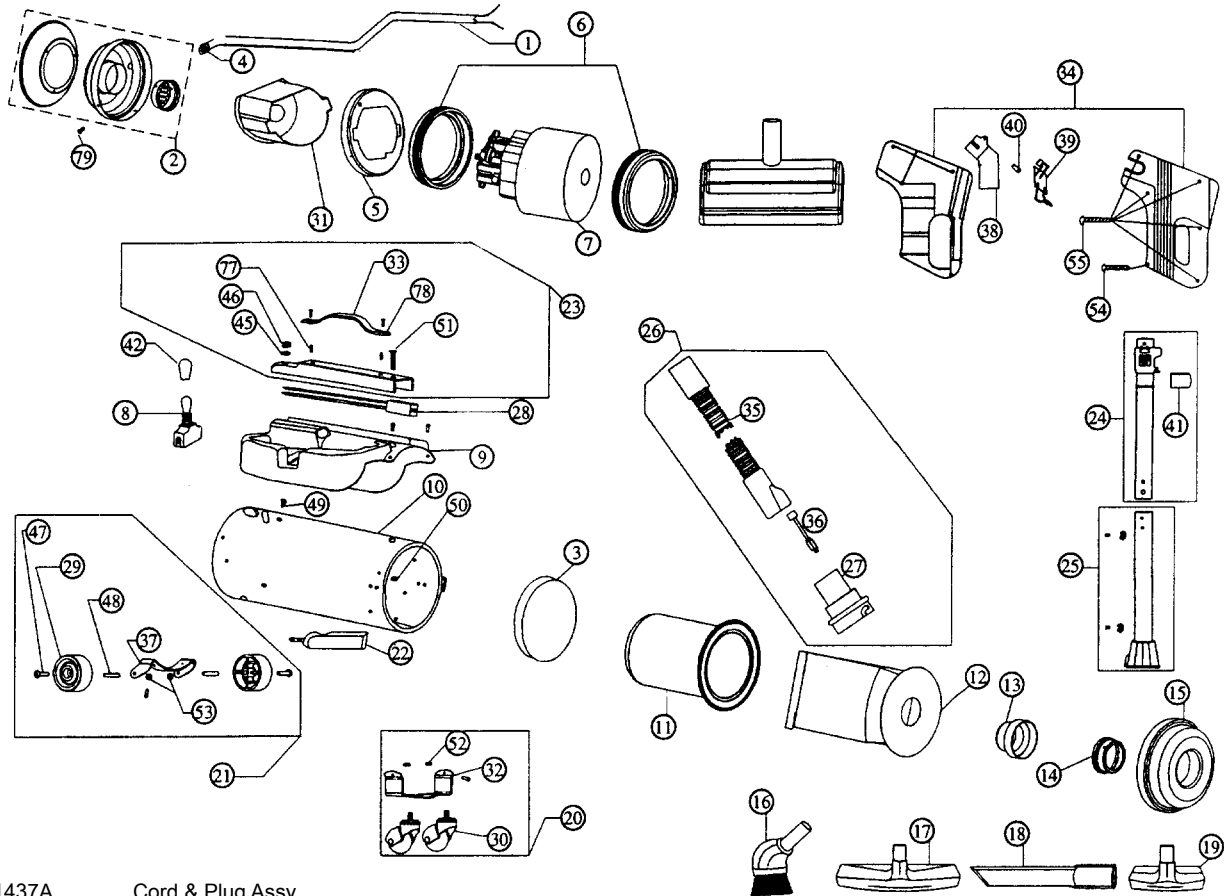

ROYAL

METAL TANKS

Models: 4250, 4350

For hardware items NOT listed in this schematic, refer to page 81.

- 1.....R-041437A.....Cord & Plug Assy
- 2.....R-415700.....Rear End Bell Assy, 4250
- 2.....R-415764.....Rear End Bell Assy, 4350
- 3.....R-460030.....Microfresh Filter
- 4.....R-880304.....Strain Relief
- 5.....R-401062.....Rear Motor Support
- 6.....R-350060.....Rubber Motor Support
- 7.....R-435210.....Motor, 4250
- 7.....R-435210.....Motor, 4350
- 8.....R-413302.....Switch
- 9.....R-411000A.....Tool Caddy
- 10.....R-041162.....Casing & Ring Assy
- 11.....R-041140.....Bag Assy
- 12.....R-040447.....Paper Bag, type J, 3 pack
- 13.....R-775794.....Inlet Tube
- 14.....R-026056.....Connector & Pins Assy
- 15.....R-401777.....Front End Bell, 4250
- 15.....R-040173.....Front End Bell, 4350
- 16.....R-097282A.....Round Brush Assy, magnum blue
- 17.....R-415682A.....10" Floor Brush Assy
- 18.....R-258801A.....Crevice Tool, magnum blue
- 19.....R-415582A.....6" Upholstery Tool
- 20.....R-2070275.....Front Wheels & Bracket
- 21.....R-026105.....Rear Wheels & Bracket
- 22.....R-040174A.....Clamp Assy
- 23.....NLA.....Handle & Wiring Duct Assy
- 24.....R-420824A.....Upper Wand & Cuff Assy
- 24.....R-435170.....Upper Wand Assy, 4350
- 25.....R-041776A.....Lower Wand Assy
- 26.....R-420577A.....Hose Assy, 4250
- 26.....R-4750408.....Hose Assy, 4350

- 27.....R-460780.....Complete Hose Connector Assy
- 28.....R-401323.....Female Plug, w/ leads
- 29.....NLA.....Rear Wheel
- 30.....R-988440.....Caster, swivel ball
- 31.....R-411277.....Deflector, air
- 32.....R-701119.....Wheel Bracket Stamping
- 33.....R-7013146.....Grip, dark gray
- 34.....R-17000A.....Power Grip Housing Assy, 4250
- 34.....R-435120.....Power Grip Housing Assy, 4350
- 35.....R-420802A.....Hose, electric, 4250
- 35.....R-435230.....Hose, electric, 4350
- 36.....R-041328A.....Pigtail, male plug
- 37.....R-966006.....Bracket, wheel
- 38.....R-417005A.....Tube, dirt passage, 4250
- 38.....R-4750408.....Tube, dirt passage, 4350
- 39.....R-420030.....Circuit Board & Switch Assy
- 40.....R-417003.....Release Button, 4250
- 40.....NLA.....Release Button, 4350
- 41.....R-485858A.....Bleed Valve, magnum blue
- R-120303.....Switch, 4350
- NLA.....Female/Male 2-Wire Jumper, 4350
- R-435100.....Power Grip & Electric Hose Assy, 4350
- R-610110.....Power Nozzle, 4350