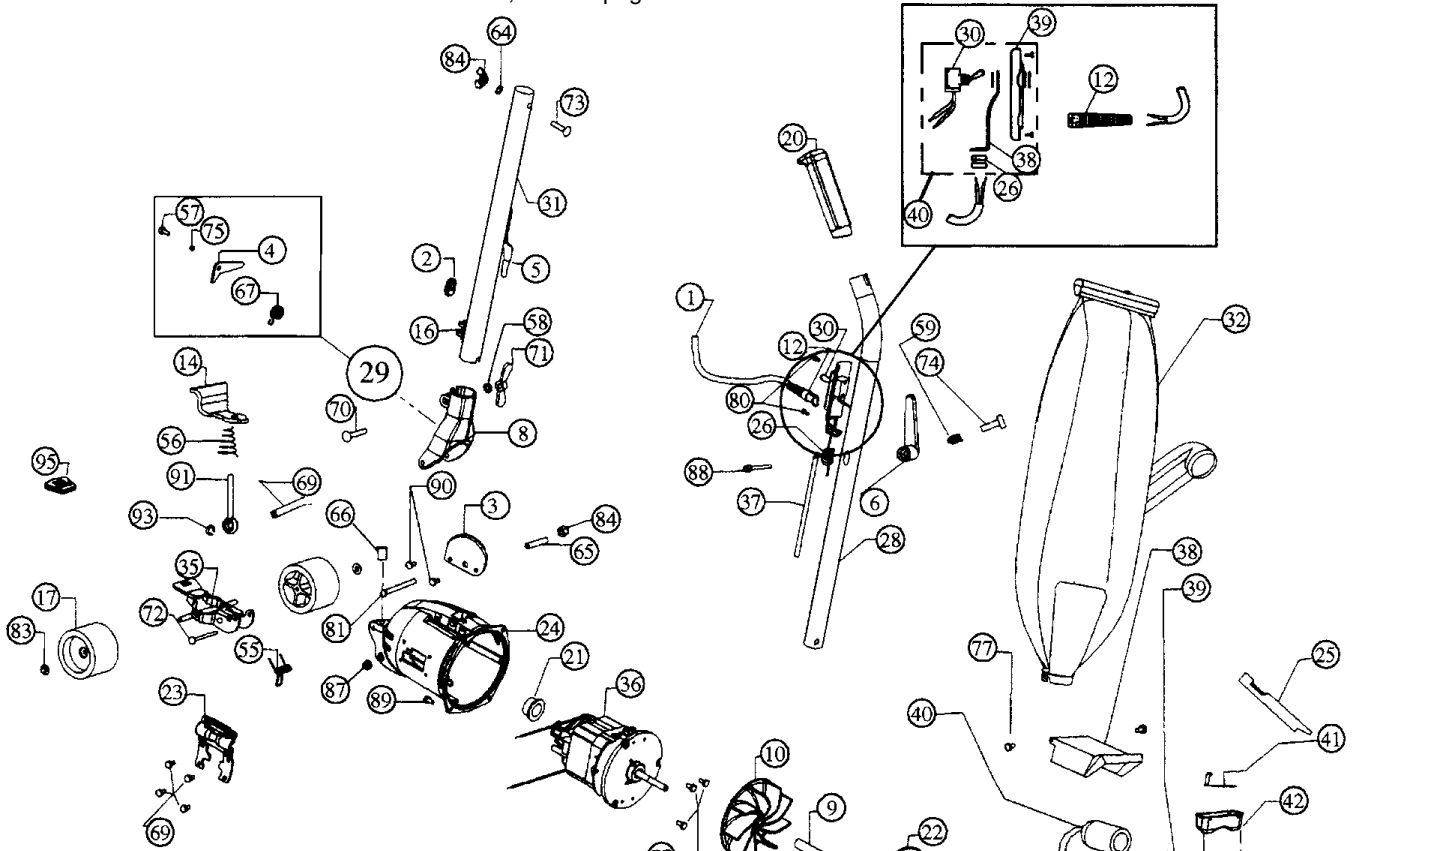

ROYAL

METAL UPRIGHTS

Models: 9961

For hardware items NOT listed in this schematic, refer to page 77.

- 1 R-028539A Cord & Plug Assembly
- 2 R-230324 Grommet
- 3 R-133716 Handle Stop Plate
- 4 R-133735 Latch
- 5 R-259316 Cord Hook, lower
- 6 R-259318 Cord Hook, upper
- 7 R-2854270 Nozzle Gasket
- 8 R-2857040 Handle Fork
- 9 R-380261 Shaft Extension
- 10 R-608005 Fan
- 11 R-611101 Axle Stud
- 12 R-322305 Strain Relief, flex type
- 13 R-801201A Bumper, magnum blue
- 14 R-133715 Adjuster Release
- 15 R-080169 Adjust-O-Rite Plate, burgundy
- 16 R-670844 Cord Clip
- 17 R-880705 Wheel
- 18 R-672260 Belt
- 19 R-672270 Nozzle Guard
- 20 R-801314 Grip, handle, burgundy
- 21 R-870006 Motor Grommet
- 22 R-870024 Motor Housing O-Ring
- 23 R-870130 Side Plate
- 24 R-870101 Motor Housing
- 25 R-880262 Belt Lifter
- 26 R-880305 Strain Relief
- 27 R-060810 Fancase Assembly
- 28 R-088733 Upper Handle Assembly, w/ #6,20,80
- 29 R-028580 Handle Fork and Latch Assembly
- 30 R-163309 Switch
- 31 R-065534 Handle Adaptor Assembly, w/ #5,16
- 32 NLA Zipper Bag, scafitex, magnum blue

- 33 R-080226 Nozzle Assembly, w/ #13,43
- 34 R-673274 Brush Roll Assy, w/ speed indicator
- 35 R-996575 Wheel Fork & Axle Assy
- 36 R-673274 Motor Assy
- 37 R-870040 Short Cord, black
- 38 R-0880608 Light Stamping
- 39 R-725629 Light Bulb, 12 volt
- 40 R-870060 Light Socket & Cord Assembly
- 41 R-028563 Chemical Chamber Cover Assembly
- 42 R-880118 Chemical Chamber
- 43 R-802260 Brush Speed Indicator Assembly