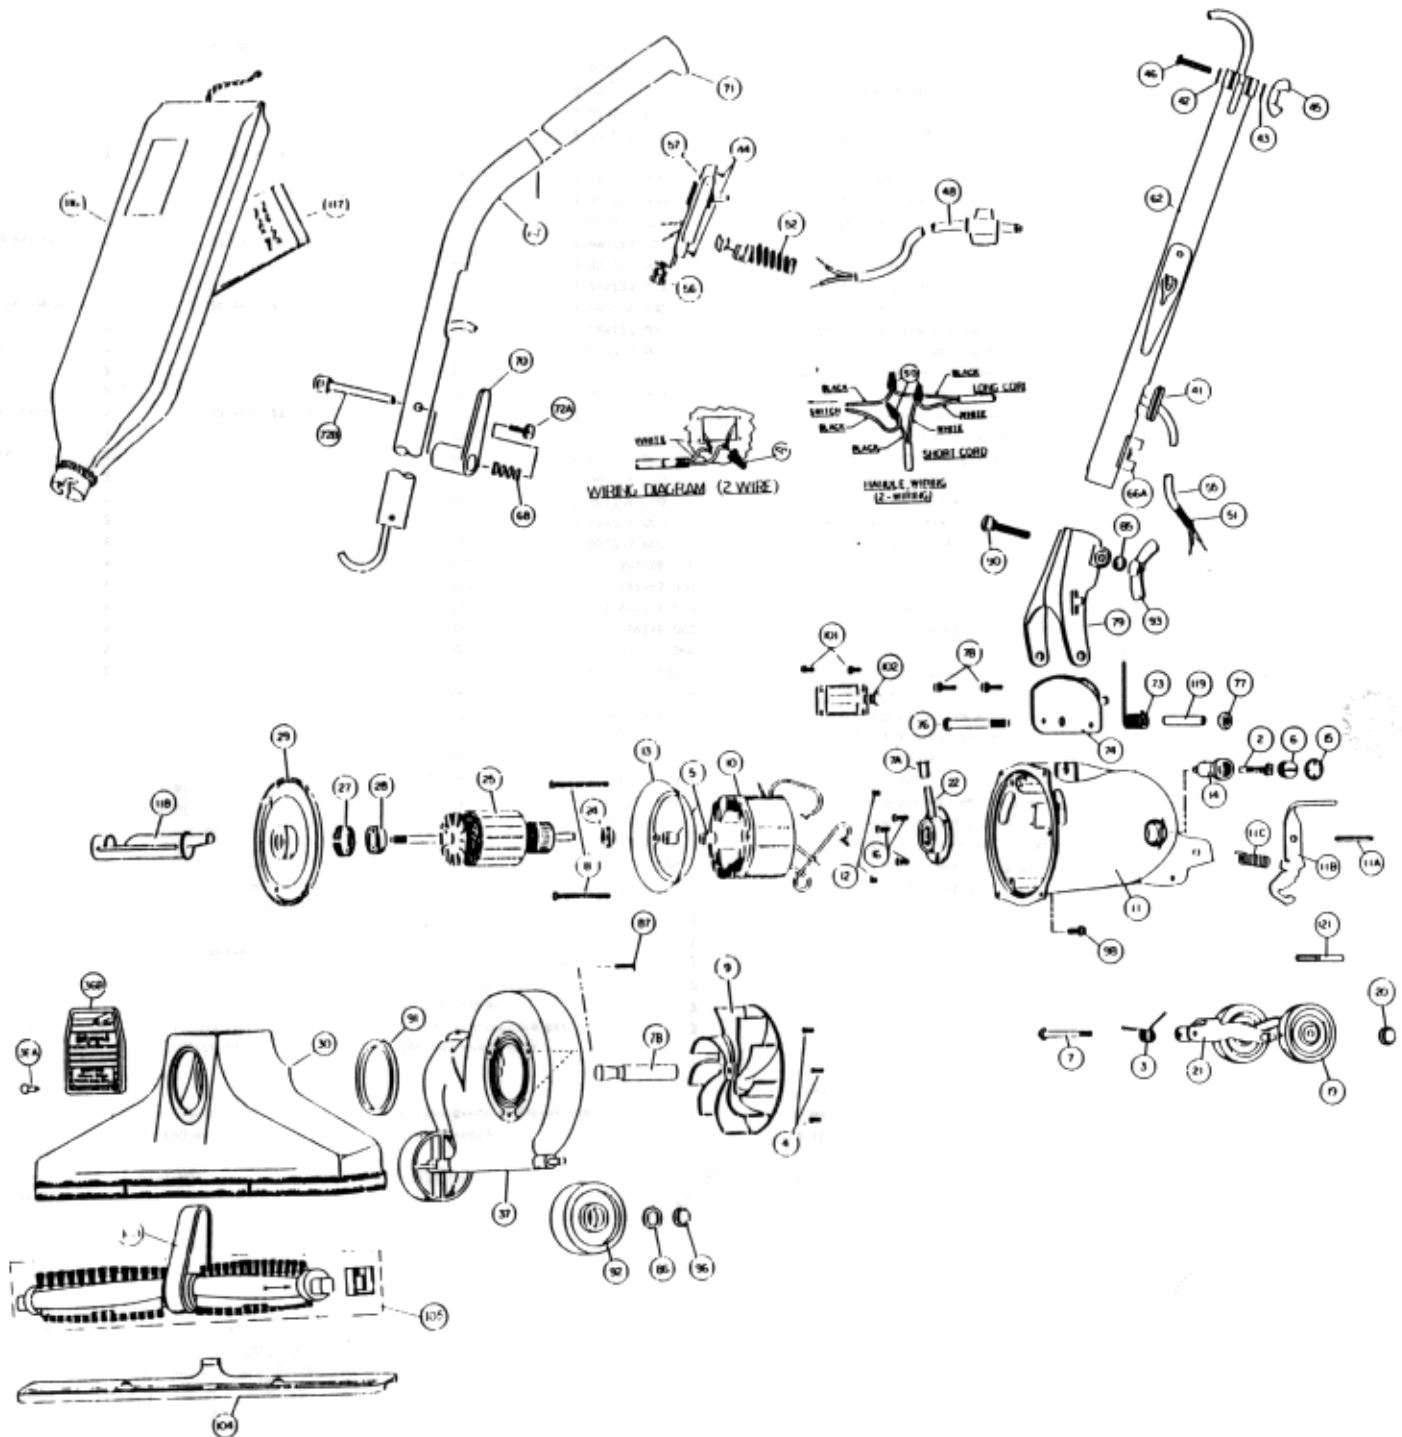

## Models: 8801AE

NLA	Motor Unit Assy	57	R-028537	Switch & Plate Assembly	
2	NLA	Carbon Brush Assy	62	R-0655330	Handle Adaptor Assembly
3	R-003008	Spring, rear fork	66A	R-670844	Cord, clip
4	R-670013	Screw, motor plate ret.	67	R-0887326	Upper Handle Assembly
5	R-618772	Baffle Spacer	68	R-003884	Spring
6	R-672103	Brush Holder & Screw Assembly	70	R-259318	Upper Cord Hook
7	R-311031	Screw & Washer Assembly	71	R-801314	Handle Grip, burgundy
7A	R-065028	Oiler Cap	72A	R-597743	Screw
7B	R-380261	Drive Shaft	72B	R-884708	Eye Bolt
8	R-618016	Screw, field retainer	73	R-004723	Spring, handle fork
9	R-608005	Fan, heavy duty	74	R-133714	Handle Stop Plate
10	R-618002	Field, 120v	76	R-801708	Bolt, handle fork retainer
11	NLA	Motor Housing Assembly	77	R-801714	Nut, nylon insert
11A	R-670705	Spring Pin	78	R-990104	Screw, handle stop plate
11B	R-690715	Release Pedal	79	R-028580	Handle, Fork & Latch Assembly
11C	R-672009	Spring, release pedal	85	R-003311	Washer, handle fork clamp screw
12	R-801014	Set Screw, brush holder	86	R-005138	Washer, wheel retainer
13	R-801017	Baffle Plate	87	R-023309	Screw, nozzle & fancase
14	R-801019	Brush Holder	90	R-230713	Carriage Bolt, handle clamp
15	R-801034	Brush Holder Protector Cap	91	R-2854270	Gasket, nozzle sealing
16	R-801701	Screw, rear bearing retainer	92	R-880705	Wide Front Wheel, 2 1/2" diam.
	R-082105	Rear Wheel, Fork & Shaft Assy	93	R-285720	Wingnut, large
19	R-880705	Wheel, 2 1/2" diam.	96	NLA	Wheel Retainer
20	NLA	Wheel Retainer	98	R-980743	Screw, machine-thread forming
21	R-670007	Rear Fork & Shaft Assembly	100	R-044260	Belt
22	R-080126	Rear Bearing Assembly	102	R-183749	Side Connection Plate
	R-088407	Motor Plate & Armature Assy	101	R-360753	Screw, side connection plate
24	R-175053	Washer, oil slinger	104	R-672270	Nozzle Guard
25	R-680001	Armature, 120v	105	NLA	Brush Roll Assembly
	NLA	Motor Plate & Bearing Assy	116	NLA	Bag Assembly, zipper
27	R-880046	Tolerance Ring	117	R-3067247	Paper Bag, 3 pack
28	R-880026	Ball Bearing	117	R-671075	Paper Bag, Microfresh, 3 pack
29	R-884003	Motor Plate	117	R-66247	Paper Bag, 10 pack
30	NLA	Nozzle Assembly	117	745	Paper Bag, 3 pack (R)
35	NLA	Nozzle Casting	118	R-880262	Belt Lifter
36A	NLA	Rivet, nozzle plug	119	R-110773	Insert, motor housing
36B	R-670744B	Nozzle Plug, grey	121	R-1300086	Cover Lever
37	R-101161	Fancase Assembly			
	NLA	Handle & Cord Assembly			
41	R-230324	Grommet			
42	R-003311	Lockwasher			
43	R-023311	Lockwasher			
44	R-801701	Screw, switch plate			
45	R-801710	Wingnut, small			
46	R-801712	Screw, adaptor clamp			
	NLA	Switch & Cord Assembly			
48	R-088340	Cord & Plug Assembly			
50	R-259761	Wire Connector			
51	NLA	Cord Protecting Sleeve			
52	R-322305	Strain Relief, switch plate			
55	NLA	Short Cord			
56	R-880305	Strain Relief			