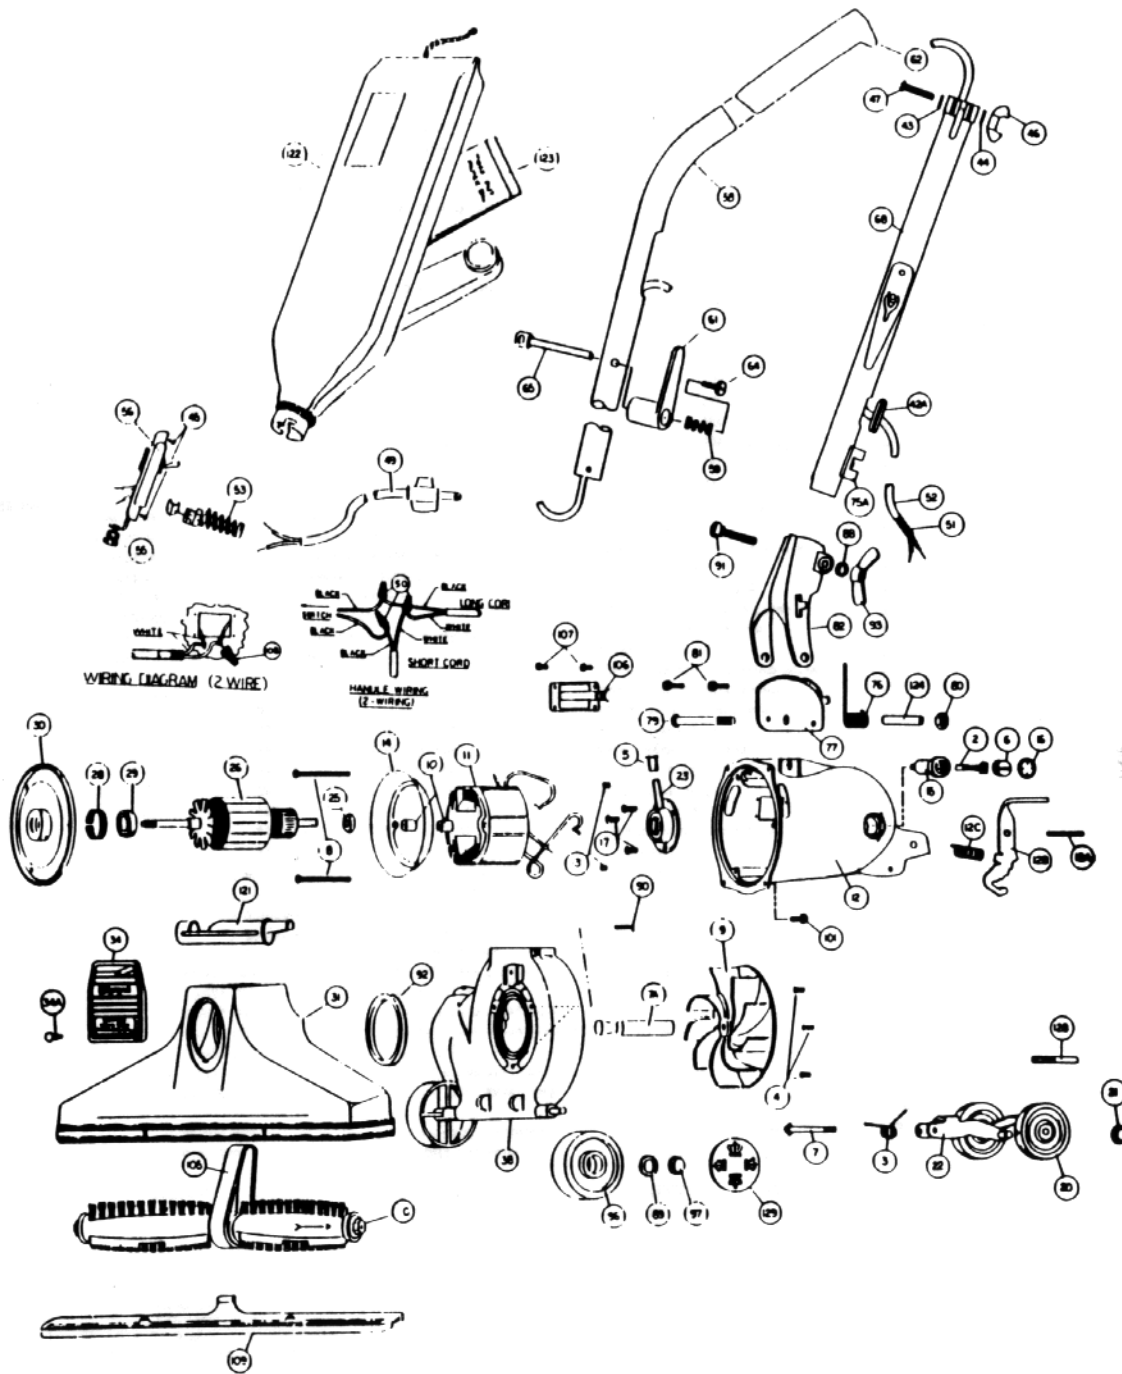

Models: 6103F

Models: 6103F

NLA	Motor Unit Assy	58	R-0887328	Upper Handle Assembly	
2	R-672105	Carbon Brush Assy	59	R-003884	Spring
3	R-003008	Spring, rear fork	61	R-259318	Upper Cord Hook
4	R-670013	Screw, motor plate ret.	62	R-801314	Handle Grip
5	R-065028	Oiler Cap	64	R-597743	Screw
6	R-672103	Brush Holder & Screw Assembly	65	R-884708	Eye Bolt
7	R-311031	Screw & Washer Assembly	68	R-0655330	Handle Adaptor Assembly
7A	R-380261	Drive Shaft	75A	R-670844	Cord Clip
8	R-618016	Screw, field retainer	76	R-004723	Spring, handle fork
9	R-608005	Fan, heavy duty	77	R-133714	Handle Stop Plate
10	R-618772	Spacer, baffle	79	R-801708	Bolt, handle fork retainer
11	R-780002	Field, 120v	80	R-801714	Nut, nylon insert
12	NLA	Motor Housing Assembly	81	R-990104	Screw, handle stop plate
12A	R-670705	Spring Pin	82	R-028580	Handle, Fork & Latch Assembly
12B	R-690715	Release Pedal	88	R-003311	Washer, handle fork clamp screw
12C	R-672009	Spring, release pedal	89	R-005138	Washer, wheel retainer
13	R-801014	Set Screw, brush holder	90	R-023309	Screw, nozzle & fancase
14	R-801017	Baffle Plate	91	R-230713	Carriage Bolt, handle clamp
15	R-801019	Brush Holder	92	R-2854270	Gasket, nozzle sealing
16	R-801034	Brush Holder Protector Cap	93	R-285720	Wingnut, large
17	R-801701	Screw, rear bearing retainer	96	R-880705	Wide Front Wheel, 2 1/2" diam.
	R-082105	Rear Wheel, Fork & Shaft Assy	97	R-801711A	Wheel Retainer
20	R-880705	Wheel, 2 1/2" diam.	101	R-980743	Screw, machine-thread forming
21	R-801711A	Wheel Retainer	103	NLA	Headlight Assembly
22	R-670007	Rear Fork & Shaft Assembly	104	R-028563	Cover, chemical chamber
23	R-080126	Rear Bearing Assembly	105	R-672260	Belt
	R-068007	Motor Plate & Armature Assy	106	R-183749	Side Connection Plate
25	R-175053	Washer, oil slinger	107	R-360753	Screw, side connection plate
26	R-680001	Armature, 120v	108	R-259762	Connector Wire
	NLA	Motor Plate & Bearing Assy	109	R-672270	Nozzle Guard
28	R-880046	Tolerance Ring	110	R-673273	Brush Roll Assembly
29	R-880026	Ball Bearing	121	R-880262	Belt Lifter
30	R-884003	Motor Plate	122	R-10343C	Bag Assembly, zipper
31	R-080226	Nozzle Assembly	123	R-66247	Paper Bag, 10 pack
34	R-670744B	Nozzle Plug	124	R-110773	Insert, motor housing
34A	NLA	Rivet, nozzle plug	128	R-1300086	Cover, lever
38	R-101161	Fancase Assembly	129	NLA	Hub Cap
	R-099430A	Handle & Cord Assembly			
42A	R-230324	Grommet			
43	R-003311	Washer, adaptor clamp screw			
44	R-023311	Lockwasher			
46	R-801710	Wingnut, small			
47	R-360713	Screw, adaptor clamp			
45	R-801701	Screw, switch plate			
	NLA	Switch & Cord Assembly			
49	R-028537	Cord & Plug Assembly			
50	R-259761	Wire Connector			
51	NLA	Cord Protecting Sleeve			
52	NLA	Short Cord			
53	R-322305	Strain Relief			
55	R-880305	Strain Relief			
56	R-028537	Switch & Plate Assembly			