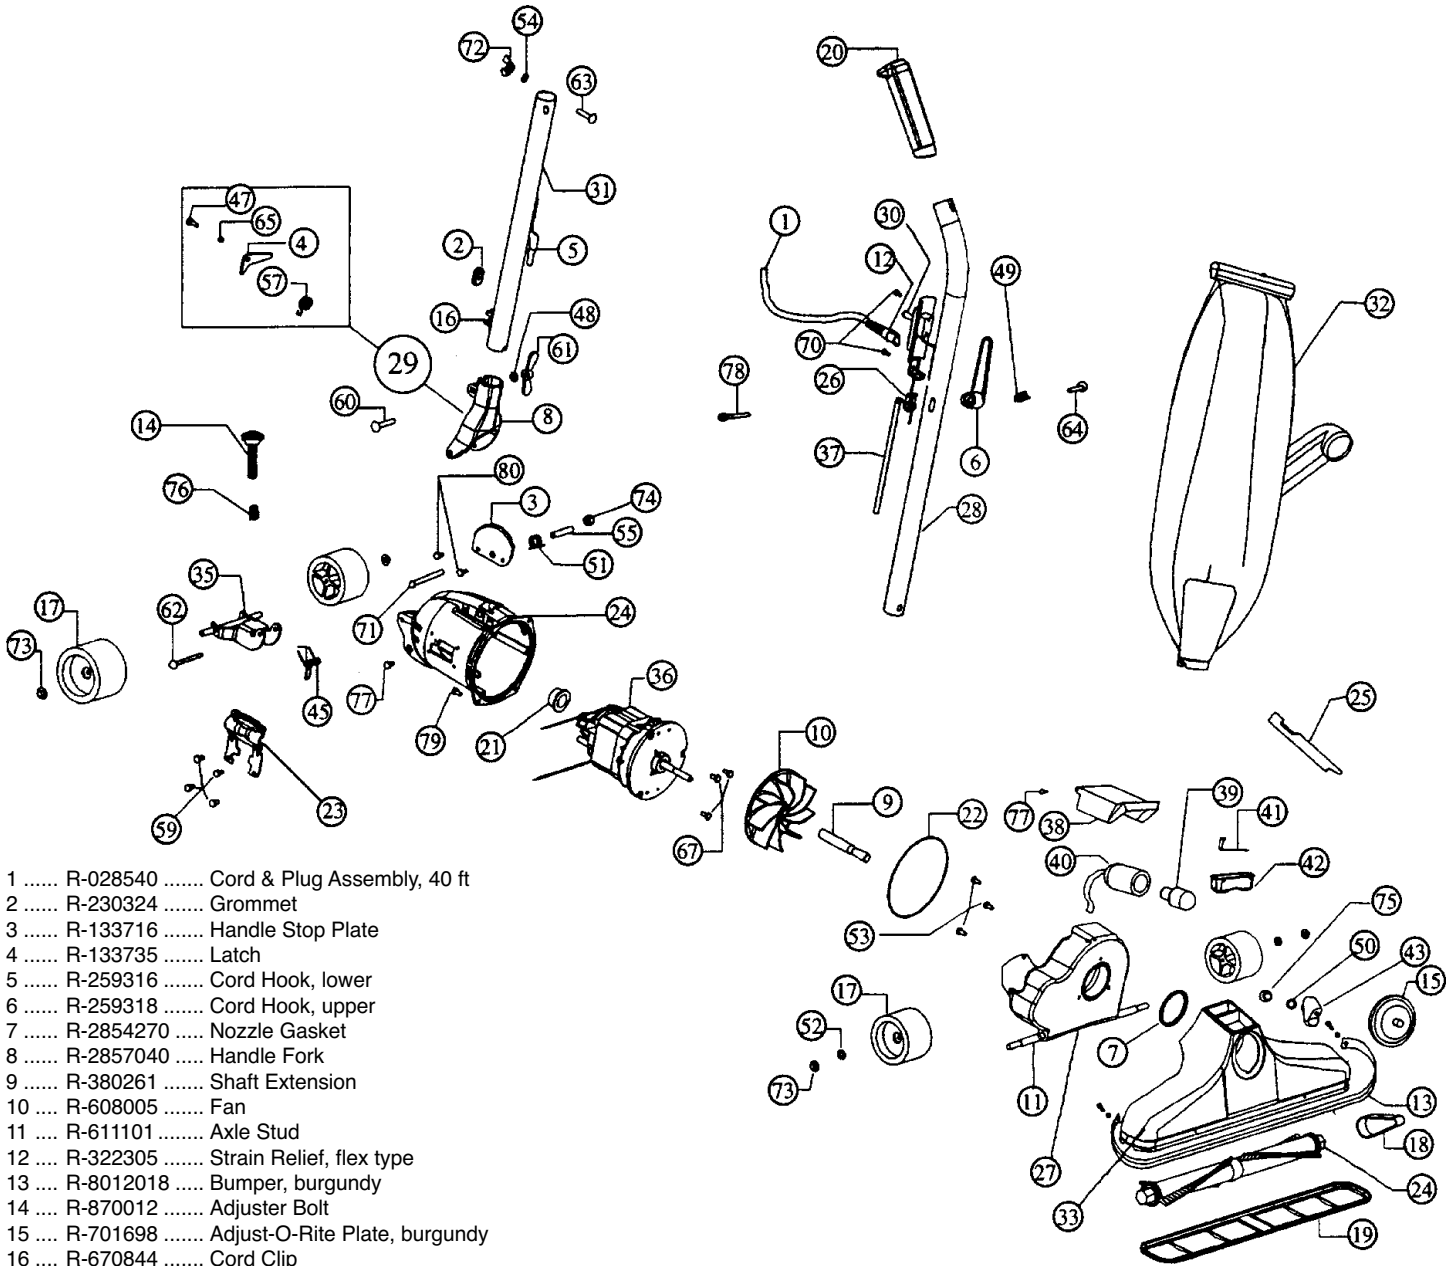

ROYAL

METAL UPRIGHTS

Models: 4000RH

For hardware items NOT listed in this schematic, refer to page 77.

- 1 R-028540 Cord & Plug Assembly, 40 ft
- 2 R-230324 Grommet
- 3 R-133716 Handle Stop Plate
- 4 R-133735 Latch
- 5 R-259316 Cord Hook, lower
- 6 R-259318 Cord Hook, upper
- 7 R-2854270 Nozzle Gasket
- 8 R-2857040 Handle Fork
- 9 R-380261 Shaft Extension
- 10 R-608005 Fan
- 11 R-611101 Axle Stud
- 12 R-322305 Strain Relief, flex type
- 13 R-8012018 Bumper, burgundy
- 14 R-870012 Adjuster Bolt
- 15 R-701698 Adjust-O-Rite Plate, burgundy
- 16 R-670844 Cord Clip
- 17 R-880705 Wheel
- 18 R-672260 Belt
- 19 R-672270 Nozzle Guard
- 20 R-801314 Grip, handle, burgundy
- 21 R-870006 Motor Grommet
- 22 R-870014 Motor Housing O-Ring
- 23 R-870130 Side Plate
- 24 R-871101 Motor Housing
- 25 R-880262 Belt Lifter
- 26 R-880305 Strain Relief
- 27 R-060810 Fancase Assembly
- 28 R-088733 Upper Handle Assembly, w/ #6,20,80
- 29 R-028580 Handle Fork and Latch Assembly
- 30 R-163309 Switch
- 31 R-065534 Handle Adaptor Assembly, w/ #5,16
- 32 R-90843C Zipper Bag, scafitex, dark burgundy

- 33 R-080226 Nozzle Assembly, w/ #13,43
- 34 R-673274 Brush Roll Assy, w/ speed indicator
- 35 R-028574 Wheel Fork & Axle Assy
- 36 R-701020 Motor Assy
- 37 R-870040 Short Cord, black
- 38 R-0880608 Light Stamping
- 39 R-725629 Light Bulb, 12 volt
- 40 R-870065 Light Socket & Cord Assembly
- 41 R-028563 Chemical Chamber Cover Assembly
- 42 R-880118 Chemical Chamber
- 43 R-802260 Brush Speed Indicator Assembly