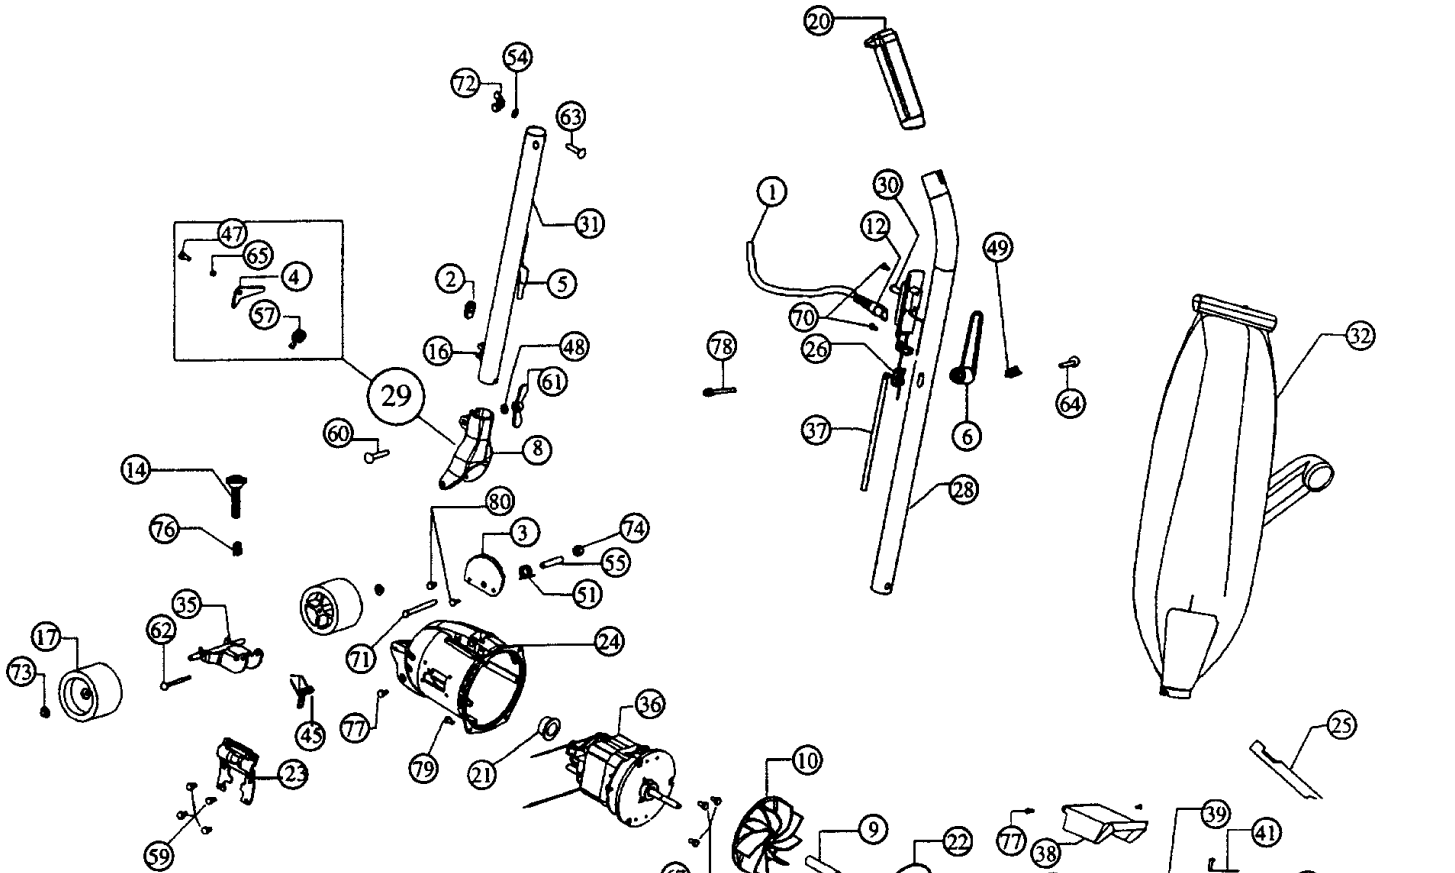

ROYAL

METAL UPRIGHTS

Models: 2075RH

For hardware items NOT listed in this schematic, refer to page 77.

- 1 R-028539A Cord
- 2 R-230324 Grommet
- 3 R-133716 Handle Stop Plate
- 4 R-133735 Latch
- 5 R-259316 Cord Hook, lower
- 6 R-259318 Cord Hook, upper
- 7 R-2854270 Nozzle Gasket
- 8 R-2857040 Handle Fork
- 9 R-380261 Shaft Extension
- 10 R-608005 Fan
- 11 R-611101 Axle Stud
- 12 R-322305 Strain Relief, flex type
- 13 R-801201A Bumper, magnum blue
- 14 R-870012 Adjuster Bolt
- 15 R-70169A Adjust-O-Rite Plate
- 16 R-670844 Cord Clip
- 17 R-880705 Wheel
- 18 R-672260 Belt
- 19 R-672270 Nozzle Guard
- 20 R-801314A Grip, handle, magnum blue
- 21 R-870006 Motor Grommet
- 22 R-870014 Motor Housing O-Ring
- 23 R-870130 Side Plate
- 24 R-870101 Motor Housing
- 25 R-880262 Belt Lifter
- 26 R-880305 Strain Relief
- 27 R-060810 Fancase Assembly
- 28 R-88733A Upper Handle Assembly, w/ #6,20,80
- 29 R-028580 Handle Fork and Latch Assembly
- 30 R-163309 Switch
- 31 R-065534 Handle Adaptor Assembly, w/ #5,15

- 32 R-088742A Zipper Bag, scafitex, blue
- 33 R-080226A Nozzle Assembly, w/ #13,43
- 34 R-673274 Brush Roll Assy, w/ speed indicator
- 35 R-028574 Wheel Fork & Axle Assy
- 36 R-701020 Motor Assy
- 37 R-870040 Short Cord, black
- 38 R-70060A Light Stamping
- 39 R-725629 Light Bulb, 12 volt
- 40 R-870060 Light Socket & Cord Assembly
- 41 R-028563 Chemical Chamber Cover Assembly
- 42 R-880118 Chemical Chamber
- 43 R-802260 Brush Speed Indicator Assembly