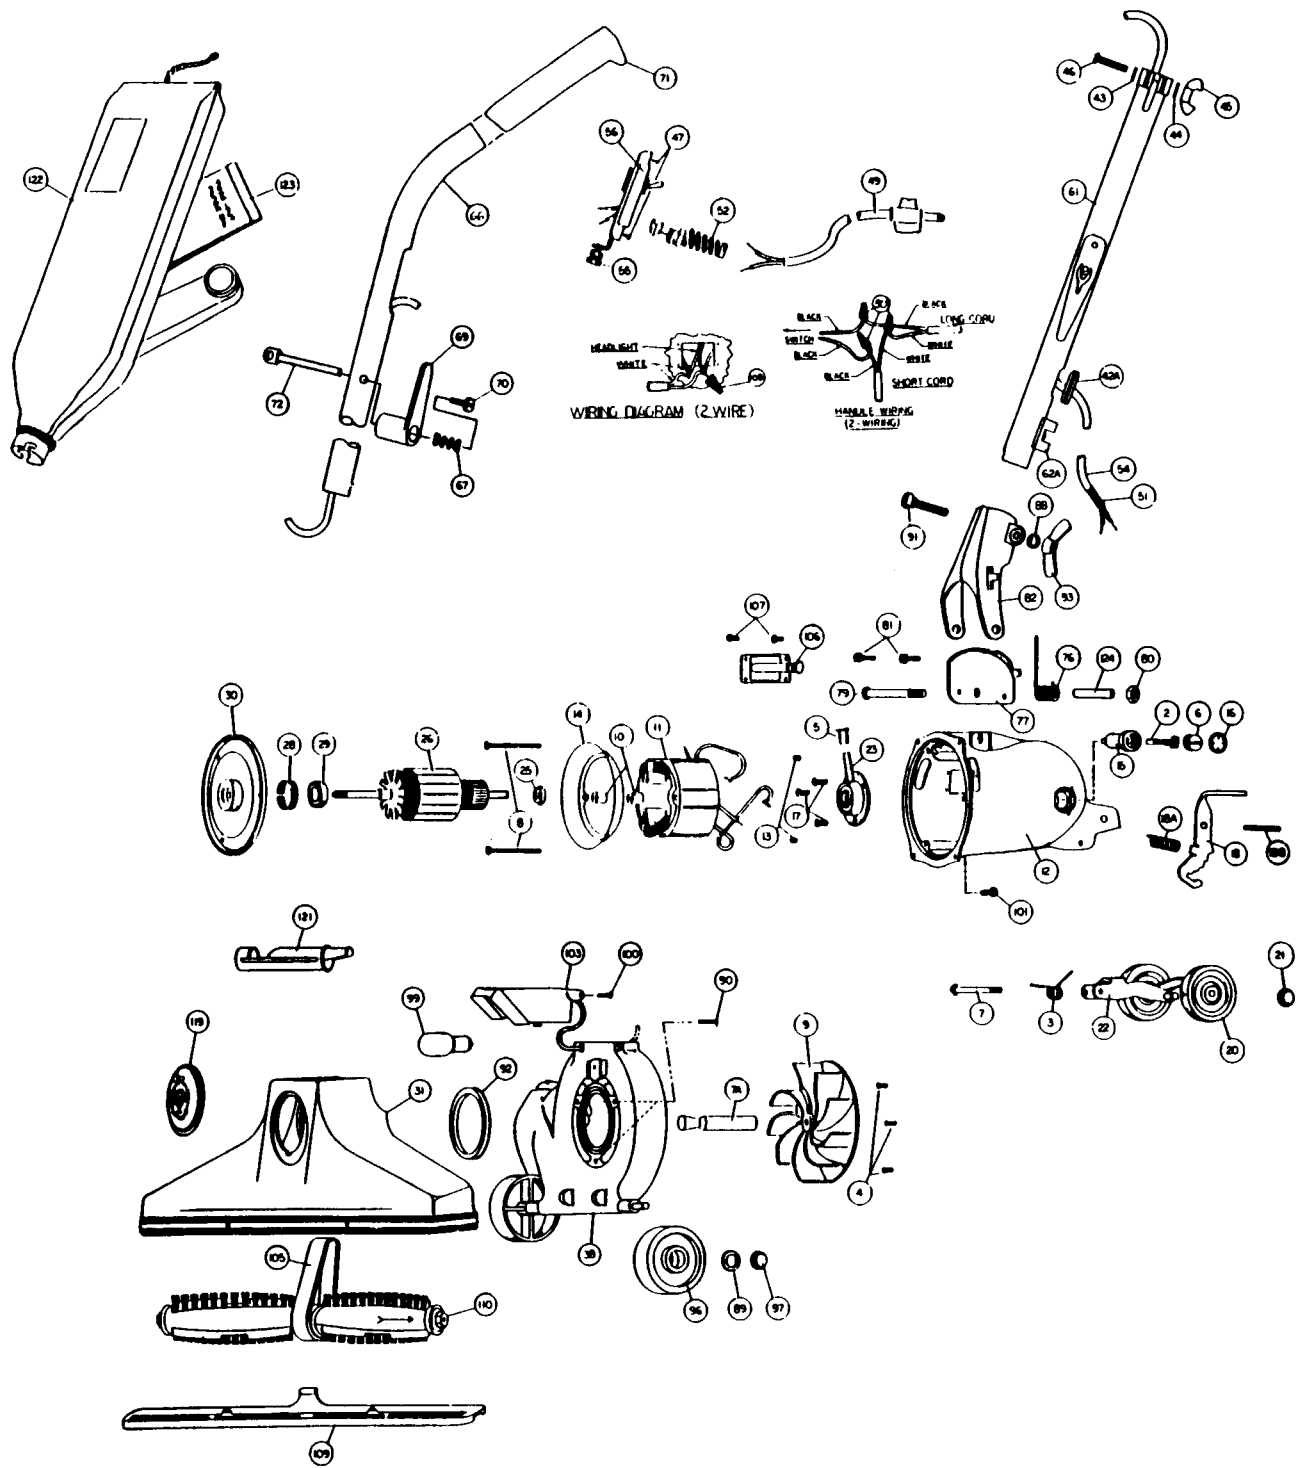

ROYAL

METAL UPRIGHTS

Models: 886F

Models: 886F

NLA	Motor Unit Assy	55.....	R-880305	Strain Relief	
2.....	NLA	Carbon Brush Assy	56.....	R-028537	Switch & Plate Assembly
3.....	R-003008	Spring, rear fork	61.....	R-0655330	Handle Adaptor Assembly
4.....	R-670013	Screw, motor plate ret.	65A.....	R-670844	Cord, clip
5.....	R-065028	Oiler Cap	66.....	R-088732B	Upper Handle Assembly
6.....	R-672103	Brush Holder & Screw Assembly	67.....	R-003884	Spring
7.....	R-311031	Screw & Washer Assembly	69.....	R-259318	Upper Cord Hook
7A.....	R-380261	Drive Shaft	70.....	R-597743	Screw
8.....	R-618016	Screw, field retainer	71.....	R-801314	Handle Grip, burgundy
9.....	R-608005	Fan, heavy duty	72.....	R-884708	Eye Bolt
10.....	R-618772	Spacer, baffle	76.....	R-004723	Spring, handle fork
11.....	R-618002	Field, 120v	77.....	R-133714	Handle Stop Plate
12.....	NLA	Motor Housing Assembly	79.....	R-801708	Bolt, handle fork retainer
13.....	R-801014	Set Screw, brush holder	80.....	R-801714	Nut, nylon insert
14.....	R-801017	Baffle Plate	81.....	R-990104	Screw, handle stop plate
15.....	R-801019	Brush Holder	82.....	R-028580	Handle, Fork & Latch Assembly
16.....	R-801034	Brush Holder Protector Cap	88.....	R-003311	Washer, handle fork clamp screw
17.....	R-801701	Screw, rear bearing retainer	89.....	R-005138	Washer, wheel retainer
18.....	R-690715	Pedal Release	90.....	R-023309	Screw, nozzle & fancase
18A.....	R-672009	Spring, release pedal	91.....	R-230713	Carriage Bolt, handle clamp
18B.....	R-670705	Spring, pin	92.....	R-2854270	Gasket, nozzle sealing
	R-082105	Rear Wheel, Fork & Shaft Assy	93.....	R-285720	Wingnut, large
20.....	R-880705	Wheel, 2 1/2" diam.	96.....	R-880705	Wide Front Wheel, 2 1/2" diam.
21.....	R-801711A	Wheel Retainer	97.....	NLA	Wheel Retainer
22.....	R-670007	Rear Fork & Shaft Assembly	99.....	R-880629	Headlight Bulb
23.....	R-080126	Rear Bearing Assembly	100.....	R-880707	Screw, headlight assy retainer
	R-078007	Motor Plate & Armature Assy	101.....	R-980743	Screw, machine-thread forming
25.....	R-175053	Washer, oil slinger	103.....	NLA	Headlight Assembly
26.....	R-680001	Armature, 120v	105.....	R-672260	Belt
	NLA	Motor Plate & Bearing Assy	106.....	R-183749	Side Connection Plate
28.....	R-880046	Tolerance Ring	107.....	R-360753	Screw, side connection plate
29.....	R-880026	Ball Bearing	108.....	R-259762	Connector Wire
30.....	R-884003	Motor Plate	109.....	R-672270	Nozzle Guard
31.....	NLA	Nozzle Assembly	110.....	R-673273	Brush Roll Assembly
38.....	R-060810	Fancase Assembly	119.....	R-080169	Adjust-O-Rite Plate
39.....	R-611101	Axle Stud	121.....	R-880262	Belt Lifter
	R-099430A	Handle & Cord Assembly	122.....	NLA	Bag Assembly, zipper
42A.....	R-230324	Grommet	123.....	R-3067247	Paper Bag, 3 pack
43.....	R-003311	Washer, adaptor clamp screw	123.....	R-671075	Paper Bag, Microfresh, 3 pack
44.....	R-023311	Lockwasher	123.....	R-66247	Paper Bag, 10 pack
45.....	R-801710	Wingnut, small	123.....	745	Paper Bag, 3 pack (R)
46.....	R-801712	Screw, adaptor clamp	124.....	R-110773	Insert, motor housing
47.....	R-801701	Screw, switch plate	125.....	R-1300086	Cover, lever
	NLA	Switch & Cord Assembly			
49.....	R-028537	Cord & Plug Assembly			
50.....	R-259761	Wire Connector			
51.....	NLA	Cord Protecting Sleeve			
52.....	R-322305	Strain Relief, switch plate			
54.....	NLA	Short Cord			