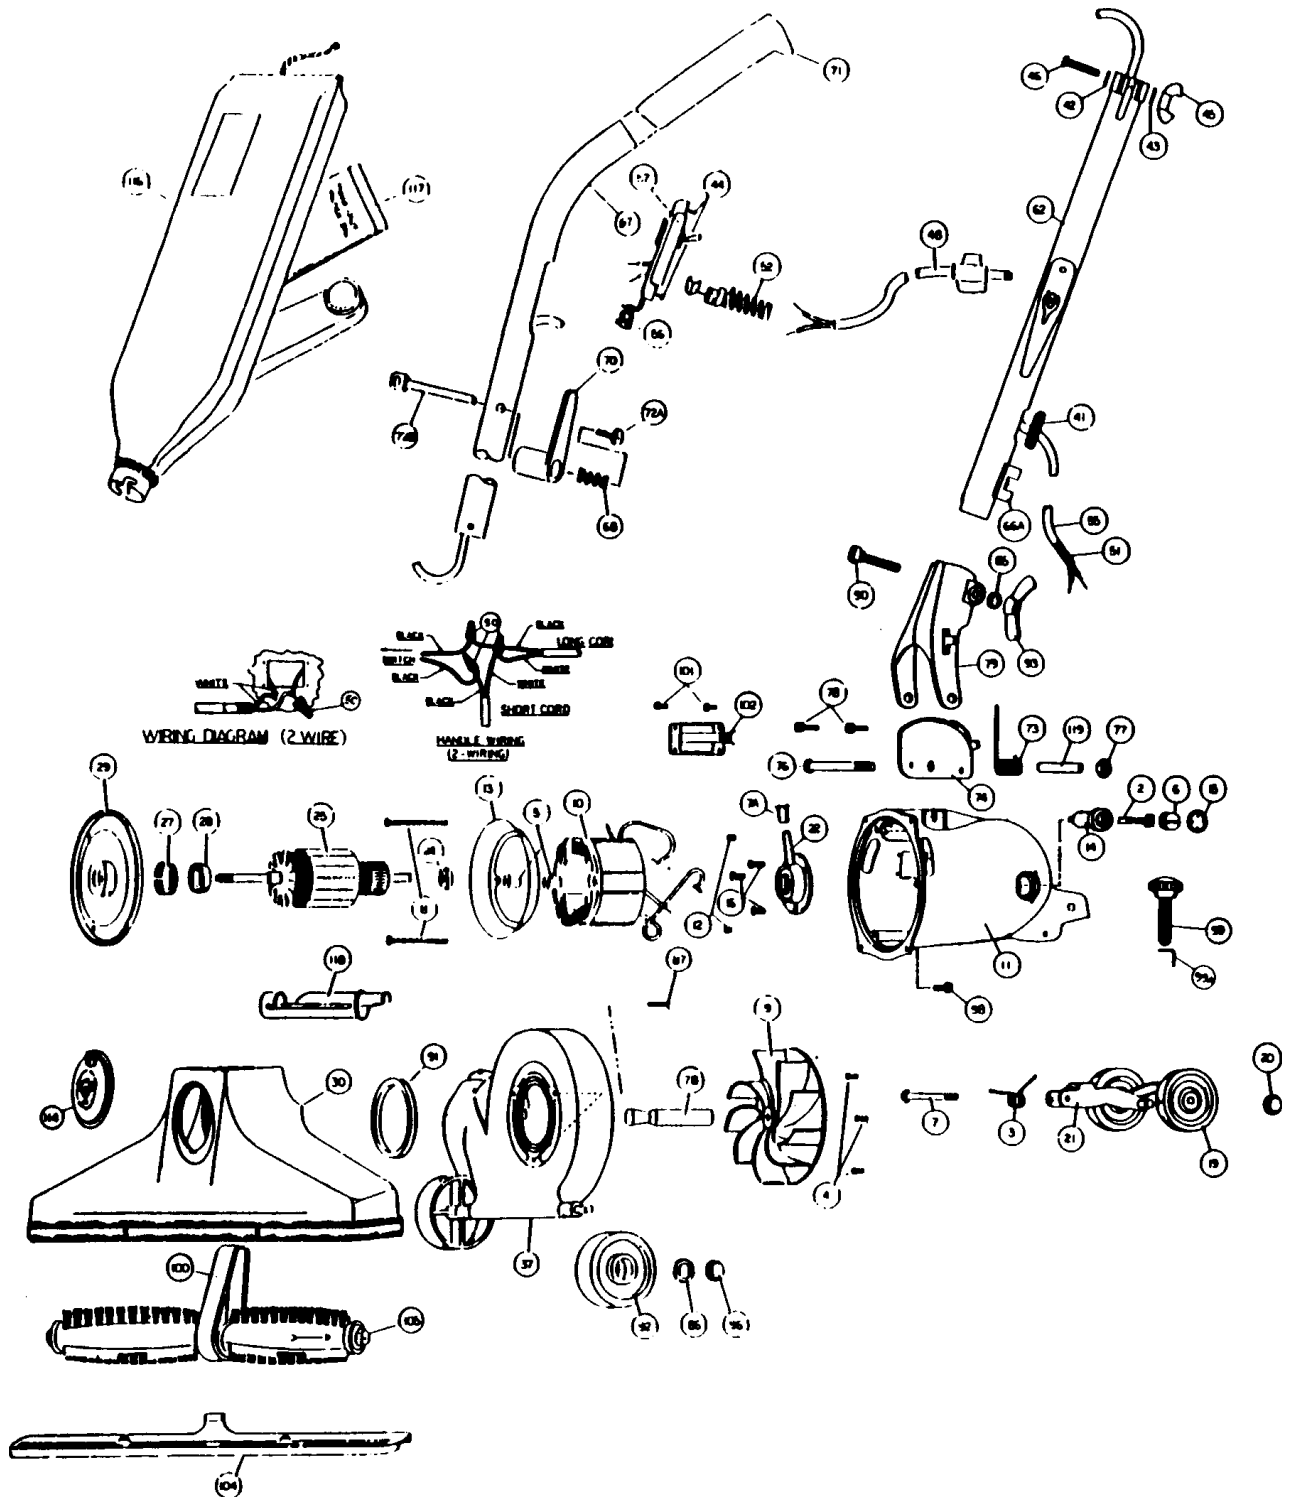

Models: 885

Models: 885

NLA	Motor Unit Assy	66A	R-670844	Cord, clip	
2	NLA	Carbon Brush Assy	67	R-088732B	Upper Handle Assembly
3	R-003008	Spring, rear fork	68	R-003884	Spring
4	R-670013	Screw, motor plate ret.	70	R-259318	Upper Cord Hook
5	R-618772	Baffle Spacer	70A	R-670844	Cord Clip
6	R-672103	Brush Holder & Screw Assembly	71	R-801314	Handle Grip
7	R-311031	Screw & Washer Assembly	72A	R-597743	Screw
7A	R-065028	Oiler Cap	72B	R-884708	Eye Bolt
7B	R-380261	Drive Shaft	73	R-004723	Spring, handle fork
8	R-618016	Screw, field retainer	74	R-133714	Handle Stop Plate
9	R-608005	Fan, heavy duty	76	R-801708	Bolt, handle fork retainer
10	R-780002	Field, 120v	77	R-801714	Nut, nylon insert
11	R-871101	Motor Housing Assembly	78	R-990104	Screw, handle stop plate
12	R-801014	Set Screw, brush holder	79	R-028580	Handle, Fork & Latch Assembly
13	R-801017	Baffle Plate	85	R-003311	Washer, handle fork clamp screw
14	R-801019	Brush Holder	86	R-005138	Washer, wheel retainer
15	R-801034	Brush Holder Protector Cap	87	R-023309	Screw, nozzle & fancase
16	R-801701	Screw, rear bearing retainer	90	R-230713	Carriage Bolt, handle clamp
	R-061805	Rear Wheel, Fork & Shaft Assy	91	R-2854270	Gasket, nozzle sealing
19	R-880705	Wheel, 2 1/2" diam.	92	R-880705	Wide Front Wheel, 2 1/2" diam.
20	R-801711A	Wheel Retainer	93	R-285720	Wingnut, large
21	R-028574	Rear Fork & Shaft Assembly	96	R-801711A	Wheel Retainer
22	R-080126	Rear Bearing Assembly	98	R-980743	Screw, machine-thread forming
	R-068007	Motor Plate & Armature Assy	99	R-024961	Nozzle Adjust Screw & Spring
24	R-175053	Washer, oil slinger	99A	NLA	Spring, tension
25	R-680001	Armature, 120v	100	R-672260	Belt
	NLA	Motor Plate & Bearing Assy	102	R-183749	Side Connection Plate
27	R-880046	Tolerance Ring	101	R-360753	Screw, side connection plate
28	R-880026	Ball Bearing	103	R-259762	Connector Wire
29	R-884003	Motor Plate	104	R-672270	Nozzle Guard
30	R-080226	Nozzle Assembly	105	R-673273	Brush Roll Assembly, hex ends
37	R-101161	Fancase Assembly	114	R-080169	Adjust-O-Rite Plate
	NLA	Handle & Cord Assembly	116	NLA	Bag Assembly, zipper
41	R-230324	Grommet	117	R-3067247	Paper Bag, 3 pack
42	R-003311	Lockwasher	117	R-671075	Paper Bag, Microfresh, 3 pack
43	R-023311	Lockwasher	117	R-66247	Paper Bag, 10 pack
44	R-880707	Screw, switchplate	117	745	Paper Bag, 3 pack (R)
45	R-801710	Wingnut, small	118	R-880262	Belt Lifter
46	R-360713	Screw, adaptor clamp	119	R-110773	Insert, motor housing
	NLA	Switch & Cord Assembly			
48	NLA	Cord & Plug Assembly			
50	R-259761	Wire Connector			
51	NLA	Cord Protecting Sleeve			
52	R-322305	Strain Relief, switch plate			
55	NLA	Short Cord			
56	R-880305	Strain Relief			
57	R-028537	Switch & Plate Assembly			
62	R-0655330	Handle Adaptor Assembly			