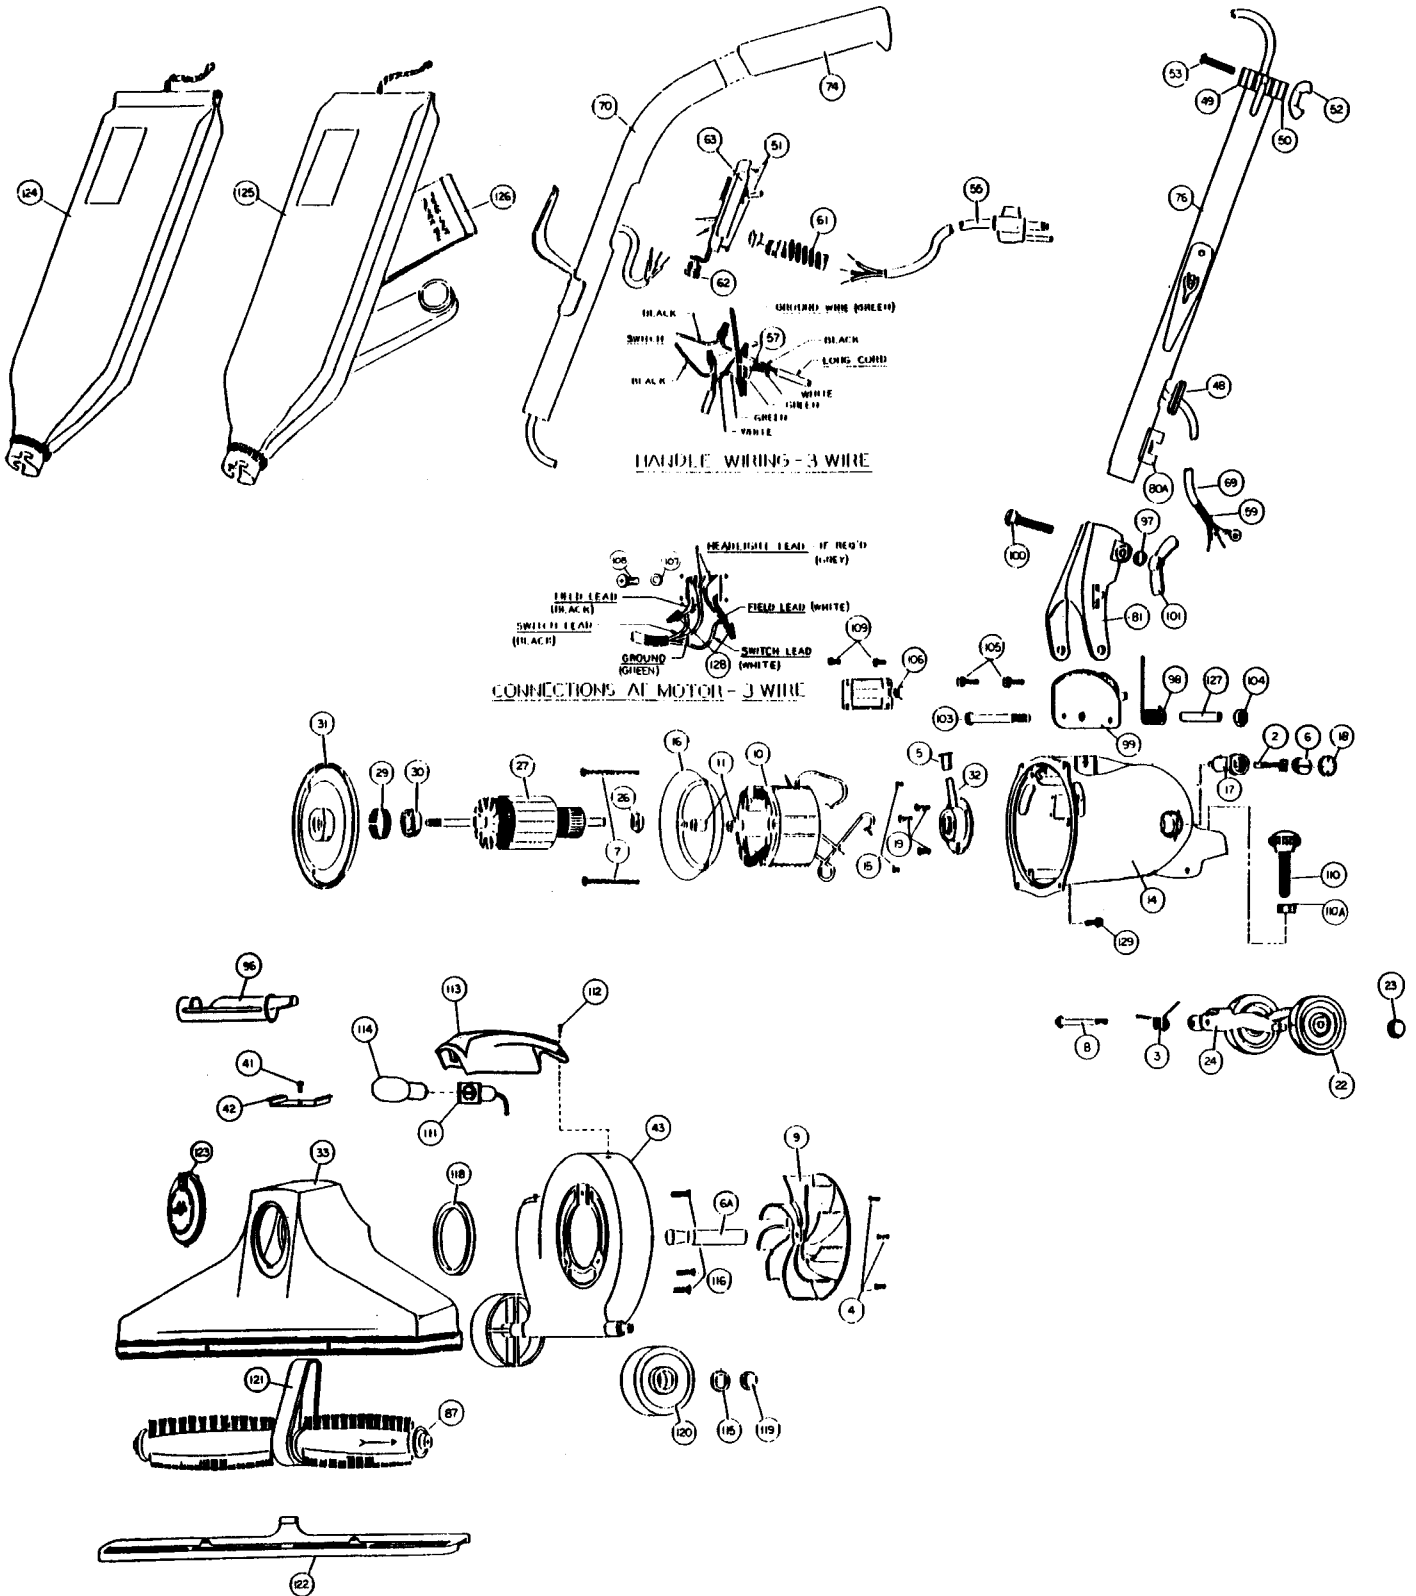

ROYAL

METAL UPRIGHTS

Models: 692, 7920

Models: 692, 7920

NLA	Motor Unit Assy	77	R-008241	Rivet, clamp & cord hook	
2	NLA	Carbon Brush Assy	78	R-074328	Handle Adaptor Clamp
3	R-003008	Spring, rear fork	79	R-259316	Hook, cord
4	R-670013	Screw, motor plate ret.	80A	R-670844	Cord, clip
5	R-065028	Oiler Cap	81	R-028580	Handle Fork & Latch Assy
6	R-672103	Brush Holder & Screw Assembly	89	R-692225	Revolving Brush Assembly
6A	R-380261	Drive Shaft	96	R-880262	Belt Lifter
7	R-618016	Screw, field retainer	97	R-003311	Washer, handle clamp bolt
8	R-311031	Screw & Washer Assembly	98	R-004723	Handle Ford Spring
9	R-608005	Fan, heavy duty	99	R-133714	Handle Stop Plate
10	R-780002	Field, 120v	100	R-230713	Bolt, handle clamp
11	R-618772	Spacer, baffle	101	R-285720	Wingnut, large
14	R-871101	Motor Housing Assembly	103	R-801708	Bolt, handle fork ret.
15	R-801014	Set Screw, brush holder	104	R-801714	Nut, nylon insert
16	R-801017	Baffle Plate	105	R-990104	Screw, handle stop plate
17	R-801019	Brush Holder	106	R-183749	Side Plate
18	R-801034	Brush Holder Protector Cap	107	R-006318	Lockwasher
19	R-801701	Screw, rear bearing retainer	108	R-880707	Screw, ground lead
	R-061905	Rear Wheel, Fork & Shaft Assy	109	R-360753	Screw, side plate
22	R-671705	Wheel, 2 1/2" diam.	110	R-080105	Screw, nozzle adjust assembly
23	R-801711A	Wheel Retainer	110A	R-608153	Nut
24	R-028574	Rear Fork & Shaft Assembly	111	R-060265	Headlight Socket Assembly
	R-078007	Motor Plate & Armature Assy	112	R-145734	Screw, headlight & fancase
26	R-175053	Washer, oil slinger	113	R-606628	Headlight Casting
27	R-780001	Armature, 120v	114	R-880629	Headlight Bulb
	NLA	Motor Plate & Bearing Assy	115	R-005138	Washer, wheel retainer
29	R-880046	Tolerance Ring	116	R-023309	Screw, nozzle & fan case
30	R-880026	Ball Bearing	118	R-2854270	Gasket, nozzle sealing
31	R-884003	Motor Plate	119	NLA	Wheel Retainer
32	R-080126	Rear Bearing Assembly	120	R-671705	Wheel, wide
33	R-381026	Nozzle Assembly	121	R-672260	Belt
41	R-330329	Rivet, spring clip	122	R-692270	Nozzle Guard
42	R-606210	Headlight Spring Clip	123	R-080169	Adjust-O-Rite Plate
43	R-062010	Fancase Assembly	124	R-770040	Bag Assy, shakeout, 692
	R-067030	Handle & Cord Assembly, 50ft	125	NLA	Bag Assy, zipper, 692Z
48	R-230324	Grommet	125A	R-770040	Bag Assembly, shakeout, 7920
49	R-003311	Washer, adaptor clamp screw	125B	NLA	Bag Assembly, zippered, 7920Z
50	R-023311	Lockwasher	126	R-3067247	Paper Bag, 3 pack
51	R-880707	Screw, switch plate	126	R-671075	Paper Bag, Microfresh, 3 pack
52	R-801710	Wingnut, small	126	R-66247	Paper Bag, 10 pack
53	R-801712	Screw, adaptor clamp	126	745	Paper Bag, 3 pack (R)
	R-060831	Switch & Cord Assembly, 50 ft	127	R-110773	Insert, motor housing
55	NLA	Cord & Plug Assembly, 50 ft	128	R-259761	Wire Connector
57	R-259761	Wire Connector	129	R-980743	Screw
59	NLA	Cord Protecting Sleeve			
61	R-611305	Strain Relief, switch plate			
62	R-880304	Strain Relief, handle			
63	R-060837	Switch & Plate Assembly			
70	R-062034B	Upper Handle Assembly			
74	R-801314	Handle Grip			
76	R-0655330	Handle Adaptor Assembly			