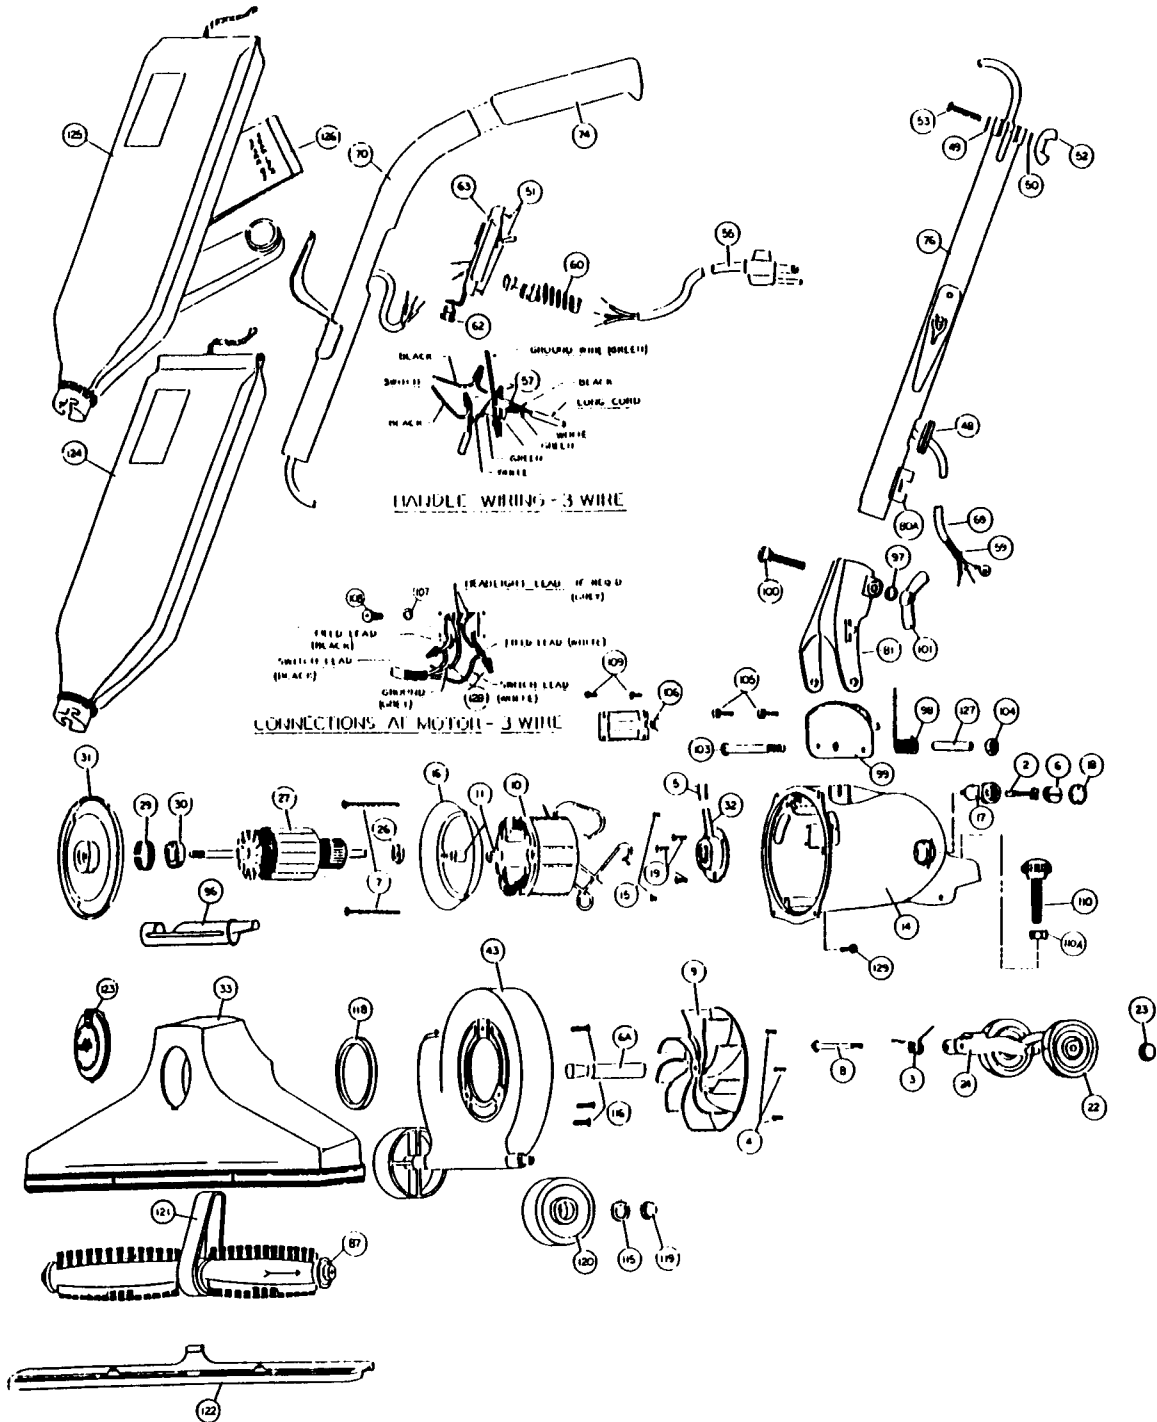

Models: 690

NLA	Motor Unit Assy	63	R-060837	Switch & Plate Assembly	
2	NLA	Carbon Brush Assy	69	NLA	Short Cord & Lug Assembly
3	R-003008	Spring, rear fork	70	NLA	Upper Handle Assembly
4	R-670013	Screw, motor plate ret.	74	R-801314	Handle Grip
5	R-065028	Oiler Cap	76	R-0655330	Handle Adaptor Assembly
6	R-672103	Brush Holder & Screw Assembly	80A	R-670844	Cord, clip
6A	R-380261	Drive Shaft	81	R-028580	Handle Fork & Latch Assy
7	R-618016	Screw, field retainer	89	R-692225	Revolving Brush Assembly, hex end
8	R-311031	Screw & Washer Assembly	89	R-695227	Revolving Brush Assembly, square end
9	R-608005	Fan, heavy duty	96	R-880262	Belt Lifter
10	R-780002	Field, 120v	97	R-003311	Washer, handle clamp bolt
11	R-618772	Spacer, baffle	98	R-004723	Handle Ford Spring
14	R-871101	Motor Housing Assembly	99	R-133714	Handle Stop Plate
15	R-801014	Set Screw, brush holder	100	R-230713	Bolt, handle clamp
16	R-801017	Baffle Plate	101	R-285720	Wingnut, large
17	R-801019	Brush Holder	103	R-801708	Bolt, handle fork ret.
18	R-801034	Brush Holder Protector Cap	104	R-801714	Nut, nylon insert
19	R-801701	Screw, rear bearing retainer	105	R-990104	Screw, handle stop plate
	R-061905	Rear Wheel, Fork & Shaft Assy	106	R-183749	Side Plate
22	R-671705	Wheel, 2 1/2" diam.	107	R-006318	Lockwasher
23	R-801711A	Wheel Retainer	108	R-880707	Screw, ground lead
24	R-028574	Rear Fork & Shaft Assembly	109	R-360753	Screw, side plate
	R-078007	Motor Plate & Armature Assy	110	R-080105	Screw, nozzle adjust assembly
26	R-175053	Washer, oil slinger	110A	R-608153	Nut
27	R-780001	Armature, 120v	115	R-005138	Washer, wheel retainer
	NLA	Motor Plate & Bearing Assy	116	R-023309	Screw, nozzle & fan case
29	R-880046	Tolerance Ring	118	R-2854270	Gasket, nozzle sealing
30	R-880026	Ball Bearing	119	R-801711A	Wheel Retainer
31	R-884003	Motor Plate	120	R-671705	Wheel, wide
32	R-080126	Rear Bearing Assembly	121	R-672260	Belt
33	R-381026	Nozzle Assembly	122	R-692270	Nozzle Guard
43	R-670118	Fancase Assembly	123	R-080169	Adjust-O-Rite Plate
	R-067030	Handle & Cord Assembly, 50ft	124	R-066240	Bag Assy, shakeout, 690
48	R-230324	Grommet	125	R-0662421	Bag Assy, zipper, 690Z
49	R-003311	Washer, adaptor clamp screw	126	R-66247	Paper Bag
50	R-023311	Lockwasher	127	R-110773	Insert, motor housing
51	R-880707	Screw, switch plate	128	R-259762	Wire Connector
52	R-801710	Wingnut, small	129	R-980743	Screw
53	R-801712	Screw, adaptor clamp			
	R-060831	Switch & Cord Assembly, 50 ft			
55	NLA	Cord & Plug Assembly, 50 ft			
57	R-259761	Wire Connector			
59	NLA	Cord Protecting Sleeve			
61	R-611305	Strain Relief, switch plate			
62	R-880304	Strain Relief, handle			